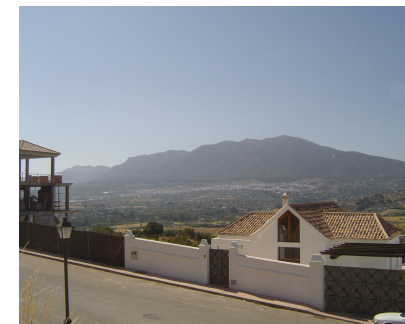

Sales - Plot - Coín
115.000€

Ref.-ID: MIBGR31354

Coín

Plot

IBI: 90 EUR / year

625 m2

Fantastic plot with un interrupted views across the valley Plot, Close to Town, Facing: Southwest Views: Countryside, Mountains.