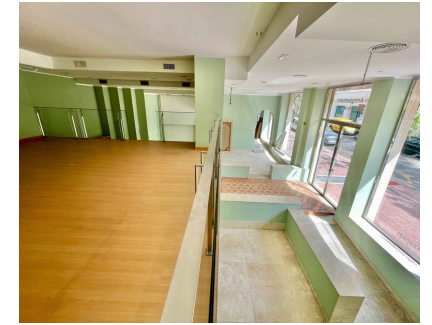

Sales - Commercial - Puerto Banús
1.990.000€

Ref.-ID: MIBGR4105132

Puerto Banús

Commercial

5

436 m2

These are 5 commercial shops located in the heart of Puerto Banús, ground floor. Very nice commercial area due to it's location. It has 436m2 built but on lard: 1: with an area of 65 m2. 2: with an area of 40 m2. 3: with an area of 52 m2 4: with an area of 45 m2. 5: with an area of 82 m2

Views

- ✓ Street

Features

- ✓ Near Transport
- ✓ Marble Flooring

Furniture

- ✓ Not Furnished