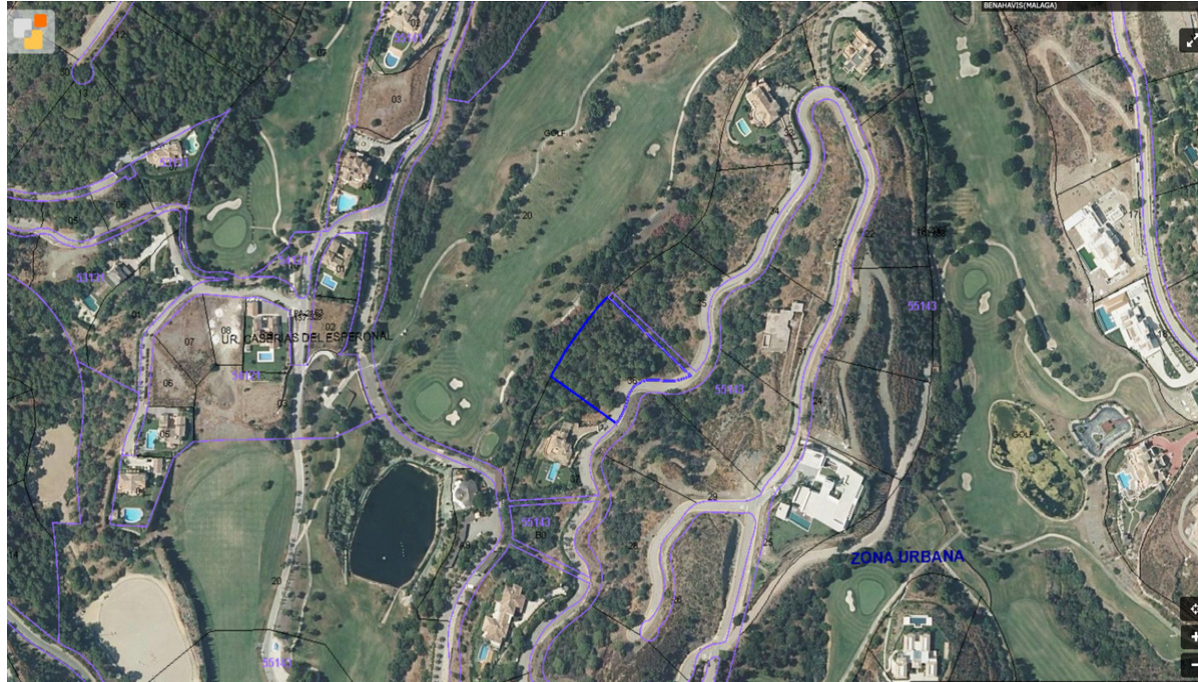

Sales - Plot - Benahavís

700.000€

Ref.-ID: MIBGR4200823

Benahavís

Plot

4215 m2

Incredible opportunity to acquire a plot in one of the most prestigious urbanizations in all of Europe, Marbella Club Golf Resort. This incredible gated community is located in the hills of Benahavís, which offer an enviable tranquility, surrounded by lush forests, and also has one of the best golf courses in all of Marbella, 24 hour security, and a spectacular equestrian center. This front line golf plot has more than 4200m2 and unobstructed views of the hills, the golf course and the clubhouse.

Setting

- ✓ Frontline Golf
- ✓ Close To Golf

Orientation

- ✓ South West

Views

- ✓ Mountain
- ✓ Golf
- ✓ Country
- ✓ Panoramic
- ✓ Garden

Security

- ✓ 24 Hour Security