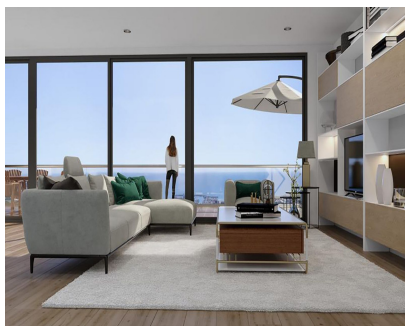

Sales - Plot - Benalmadena
319.000€

Ref.-ID: MIBGR4204330

Benalmadena

Plot

875 m2

180° urban plot with sea view in Arroyo de la Miel, Santangelo district. Build the villa of your dreams on this fabulous 875m2 plot with BUILDING LICENSE. An impressive sea view on each level, a beautiful privacy in a new residential area. Quick access to the main axes. Airport: 14 mins Málaga: 20 mins Marbella 30 mins Residential Plot, Benalmadena, Costa del Sol. Garden/Plot 875 m². Setting : Close To Sea, Close To Town. Orientation : South. Views : Sea, Panoramic. Category : Bargain, Resale, With Planning Permission.