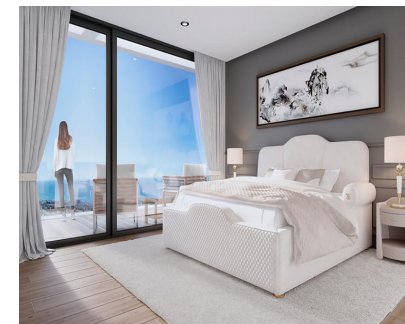

Sales - Plot - Benalmadena
319.000€

Ref.-ID: MIBGR4204330

Benalmadena

Plot

875 m2

180° urban plot with sea view in Arroyo de la Miel, Santangelo district. Build the villa of your dreams on this fabulous 875m2 plot with BUILDING LICENSE. An impressive sea view on each level, a beautiful privacy in a new residential area. Quick access to the main axes. Airport: 14 mins Málaga: 20 mins Marbella 30 mins Residential Plot, Benalmadena, Costa del Sol. Garden/Plot 875 m². Setting : Close To Sea, Close To Town. Orientation : South. Views : Sea, Panoramic. Category : Bargain, Resale, With Planning Permission.