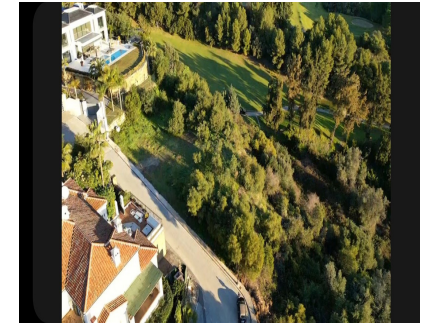

Sales - Plot - Benahavís
950.000€

Ref.-ID: MIBGR4237330

Benahavís

Plot

2952 m2

Investment opportunity in Puerto Del Almendro, Benahavis. Plot with total m2 of 2.952m. South / East facing plot with views of the sea on the 1st floor. Frontline golf of Los Arqueros. Min. Plotsize 3.000 m2 with a build percentage of 20% / 590.4 m2. The plot is licenced for a house covering up to 590.4 m2 of ground floor plus first floor and terraces. The basement can be the same size of the groundfloor. Can build up to 7m in height.

Setting

- ✓ Frontline Golf
- ✓ Close To Shops
- ✓ Close To Town

Orientation

- ✓ East
- ✓ South

Views

- ✓ Sea
- ✓ Mountain
- ✓ Golf