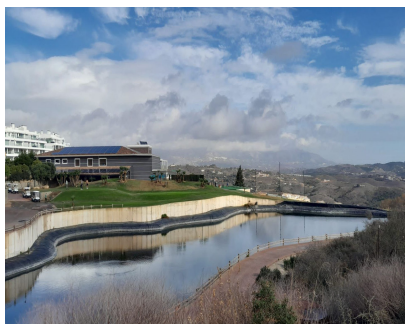

Sales - Plot - Mijas
295.000€

Ref.-ID: MIBGR4616206

Mijas

Plot

543 m2

South facing residential plot offering stunning views overlooking the Calanova Golf Club. It offers easy access to the facilities of La Cala de Mijas and the coast. Malaga airport is a short 30 minute drive away. The plot has already been prepared with the ground works completed. This is a very interesting investment opportunity in a superb location. The Listing agent for itself and as agent for the vendor gives notice that: 1. These particulars are only a general outline for the guidance of intending purchasers and do not constitute in whole or in part an offer or a Contract. 2. Reasonable endeavours have been made to ensure that the information given in these particulars is materially correct, but any intending purchaser should satisfy themselves by inspection, searches, enquiries, and survey as to the correctness of each statement. 3. All statements in these particulars are made without responsibility on the part of Listing agent or the vendor. 4. No statement in these particulars is to be relied upon as a statement or representation of fact. 5. Neither Listing agent nor anyone in its employment or acting on its behalf has authority to make any representation or warranty in relation to this property. 6. Nothing in these particulars shall be deemed to be a statement that the property is in good repair or condition or otherwise nor that any services or facilities are in good working order. 7. Photographs may show only certain parts and aspects of the property at the time when the photographs were taken and you should rely on actual inspection. 8. No assumption should be made in respect of parts of the property not shown in photographs. 9. Any areas, measurements or distances are only approximate. 10. Any reference to alterations or use is not intended to be a statement that any necessary planning, building regulation, listed building or any other consent has been obtained. 11. Amounts quoted are exclusive of Tax if applicable.