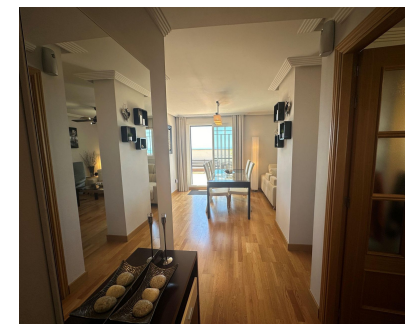

Sales - Apartment - El Chaparral

349.000€

Ref.-ID: MIBGR4690870

El Chaparral

Apartment

3

2

96 m2

Stunning penthouse with amazing sea views. This 3 bedroom 2 bathroom property offers not only seaviews but views towards Mijas and is located only a couple of minutes drive from the ever popular village of La Cala de Mijas. Internally the property is in immaculate condition and furnished to a high standard. Other benefits include a wrap around terrace of 120m2 which has sunshine all day. A private underground parking space and storage are included in the price. The community is fully fenced with electronic gates, large pool area and gardens. Penthouse, El Chaparral, Costa del Sol. Built 96 m2; Terrace 120 m2; Setting : Country, Close To Golf, Close To Shops, Close To Sea, Close To Town, Close To Schools, Close To Forest, Urbanisation. Orientation : South. Condition : Excellent. Pool : Communal, Children`s Pool. Climate Control : Air Conditioning, Hot A/C, Cold A/C. Views : Sea, Mountain, Golf, Country, Panoramic, Pool, Forest. Features : Lift, Fitted Wardrobes, Private Terrace, Storage Room, Ensuite Bathroom, Wood Flooring, Double Glazing, Fiber Optic. Furniture : Fully Furnished. Kitchen : Fully Fitted. Garden : Communal. Security : Gated Complex, Entry Phone. Parking : Underground, Private. Utilities : Electricity, Gas. Category : Golf, Luxury, Resale.