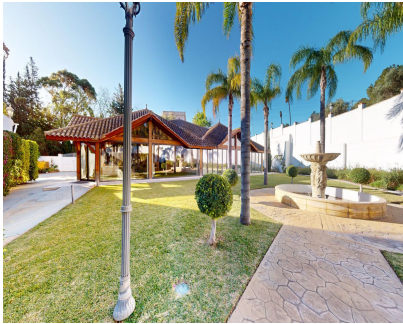

Sales - Commercial - Torremolinos
1.999.999€

Ref.-ID: MIBGR4740175

Torremolinos

Commercial

 **520 m2**

 **2250 m2**

El Molino de Batán is a historic property located in the municipality of Torremolinos, on the Costa del Sol, which has evolved over the years to adapt to various functions. Originally known for its large party hall, this mill has witnessed hundreds of weddings and social events that have marked an era in the region. The hall, with a surface area of approximately 420 m², offered ample space for numerous tables and a dance floor, making it a benchmark for celebrations. In recent years, the current owner has transformed this space into a modern co-working centre, taking advantage of its size and structure. The mill now houses more than 20 workstations, along with meeting and presentation rooms, a fully equipped kitchen and a computer and server room, adapting to contemporary working needs. The property extends over a plot of 2775 m² which includes an old mansion dating from the early 20th century, currently undergoing restoration to restore it to its original splendour. Surrounded by lush vegetation, the natural setting offers total privacy, making it an ideal location for both a company looking to establish its head office or branch office on the Costa del Sol, as well as those interested in restoring the venue to its former glory as a function room. El Molino de Batán, with its rich history and versatility, remains an emblem of Torremolinos' cultural heritage, offering a unique and multifunctional space in a privileged setting.

Setting

- ✓ Close To Town

Features

- ✓ WiFi
- ✓ Double Glazing
- ✓ Fiber Optic

Utilities

- ✓ Electricity
- ✓ Drinkable Water

Orientation

- ✓ North
- ✓ North East
- ✓ East
- ✓ South West
- ✓ West

Views

- ✓ Mountain
- ✓ Country
- ✓ Courtyard
- ✓ Forest

Parking

- ✓ Open
- ✓ Street
- ✓ More Than One
- ✓ Private