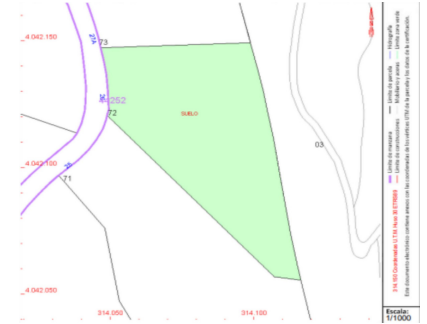

Sales - Plot - Benahavís

645.000€

Ref.-ID: MIBGR4742425

Benahavís

Plot

3553 m2

Monte Mayor: Big plot with open views This plot is in the perfect setting to build a villa overlooking the green mountains of Benahavis and the lake in Monte Mayor. Monte Mayor is a gated urbanization, surrounded by green mountains, it is the ideal place to live as a family and get away from the hustle and bustle of the coast, but also only 15min by car from Puerto Banus and the village of Benahavis, the gastronomic jewel of the Costa del Sol