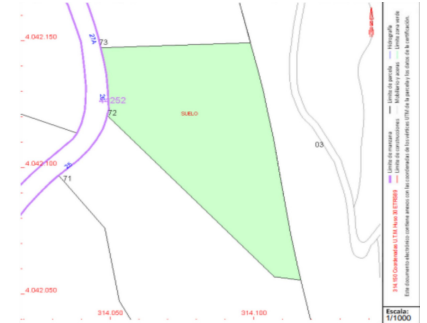

Sales - Plot - Benahavís

750.000€

Ref.-ID: MIBGR4742425

Benahavís

Plot

3553 m2

Monte Mayor: Big plot with open views This plot is in the perfect setting to build a villa overlooking the green mountains of Benahavís and the lake in Monte Mayor. Monte Mayor is a gated urbanization, surrounded by green mountains, it is the ideal place to live as a family and get away from the hustle and bustle of the coast, but also only 15min by car from Puerto Banus and the village of Benahavís, the gastronomic jewel of the Costa del Sol