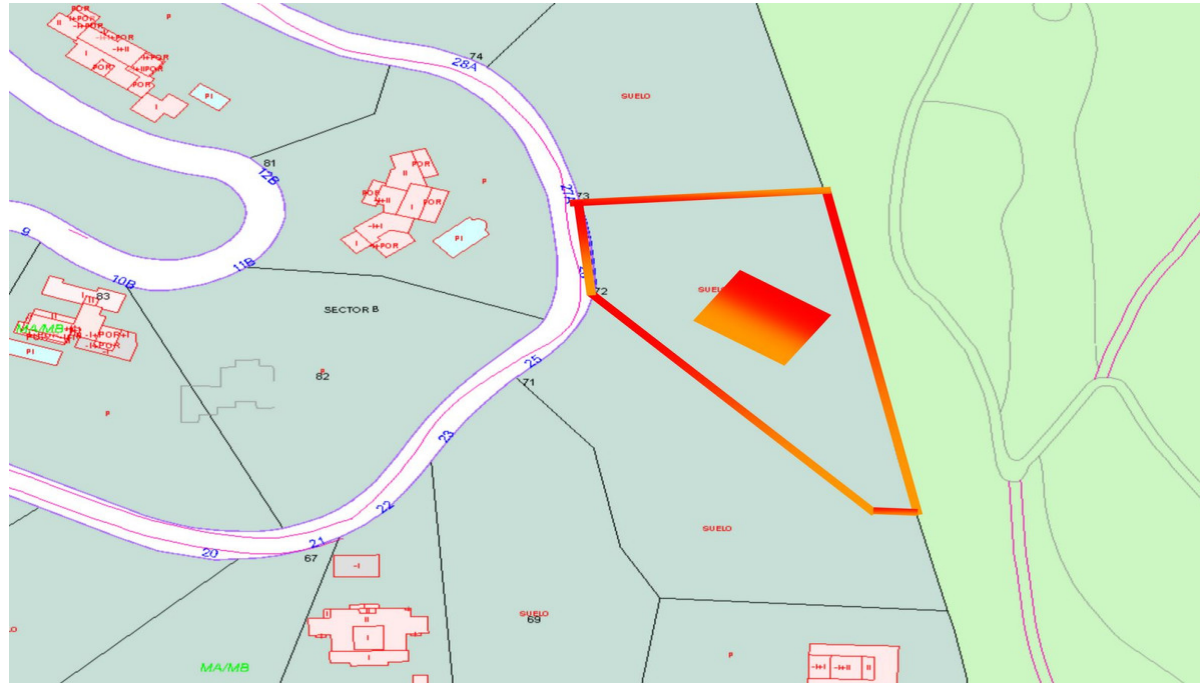

Sales - Plot - Benahavís

750.000€

Ref.-ID: MIBGR4742425

Benahavís

Plot

3553 m2

Monte Mayor: Big plot with open views This plot is in the perfect setting to build a villa overlooking the green mountains of Benahavís and the lake in Monte Mayor. Monte Mayor is a gated urbanization, surrounded by green mountains, it is the ideal place to live as a family and get away from the hustle and bustle of the coast, but also only 15min by car from Puerto Banus and the village of Benahavís, the gastronomic jewel of the Costa del Sol

Setting	Orientation	Views	Security	Utilities	Category
<ul style="list-style-type: none"> ✓ Country ✓ Village ✓ Mountain Pueblo ✓ Close To Golf ✓ Close To Forest ✓ Urbanisation 	<ul style="list-style-type: none"> ✓ South West 	<ul style="list-style-type: none"> ✓ Sea ✓ Mountain ✓ Golf ✓ Country ✓ Panoramic ✓ Forest 	<ul style="list-style-type: none"> ✓ Gated Complex ✓ 24 Hour Security 	<ul style="list-style-type: none"> ✓ Electricity ✓ Drinkable Water 	<ul style="list-style-type: none"> ✓ Golf ✓ Holiday Homes ✓ Investment