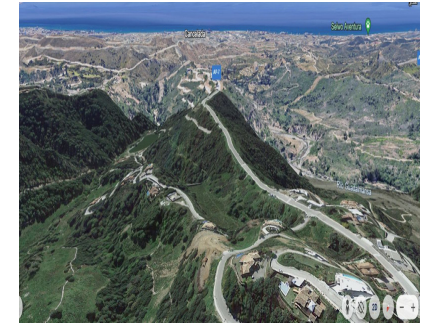

Sales - Plot - Benahavís

645.000€

Ref.-ID: MIBGR4742425

Benahavís

Plot

3553 m2

Monte Mayor: Big plot with open views This plot is in the perfect setting to build a villa overlooking the green mountains of Benahavis and the lake in Monte Mayor. Monte Mayor is a gated urbanization, surrounded by green mountains, it is the ideal place to live as a family and get away from the hustle and bustle of the coast, but also only 15min by car from Puerto Banus and the village of Benahavis, the gastronomic jewel of the Costa del Sol

- | | | | | | |
|---|--|---|--|--|--|
| <p>Setting</p> <ul style="list-style-type: none"> ✓ Country ✓ Village ✓ Mountain Pueblo ✓ Close To Golf ✓ Close To Forest ✓ Urbanisation | <p>Orientation</p> <ul style="list-style-type: none"> ✓ South West | <p>Views</p> <ul style="list-style-type: none"> ✓ Sea ✓ Mountain ✓ Golf ✓ Country ✓ Panoramic ✓ Forest | <p>Security</p> <ul style="list-style-type: none"> ✓ Gated Complex ✓ 24 Hour Security | <p>Utilities</p> <ul style="list-style-type: none"> ✓ Electricity ✓ Drinkable Water | <p>Category</p> <ul style="list-style-type: none"> ✓ Golf ✓ Holiday Homes ✓ Investment |
|---|--|---|--|--|--|