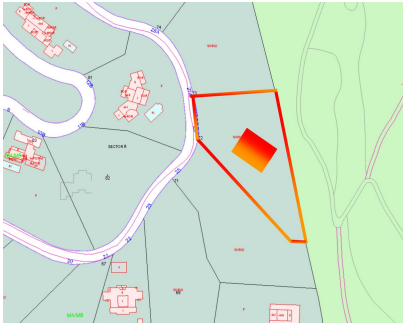

Sales - Plot - Benahavís

645.000€

Ref.-ID: MIBGR4742425

Benahavís

Plot

3553 m2

Monte Mayor: Big plot with open views This plot is in the perfect setting to build a villa overlooking the green mountains of Benahavis and the lake in Monte Mayor. Monte Mayor is a gated urbanization, surrounded by green mountains, it is the ideal place to live as a family and get away from the hustle and bustle of the coast, but also only 15min by car from Puerto Banus and the village of Benahavis, the gastronomic jewel of the Costa del Sol

- | | | | | | |
|---|--|---|--|--|--|
| <p>Setting</p> <ul style="list-style-type: none"> ✓ Country ✓ Village ✓ Mountain Pueblo ✓ Close To Golf ✓ Close To Forest ✓ Urbanisation | <p>Orientation</p> <ul style="list-style-type: none"> ✓ South West | <p>Views</p> <ul style="list-style-type: none"> ✓ Sea ✓ Mountain ✓ Golf ✓ Country ✓ Panoramic ✓ Forest | <p>Security</p> <ul style="list-style-type: none"> ✓ Gated Complex ✓ 24 Hour Security | <p>Utilities</p> <ul style="list-style-type: none"> ✓ Electricity ✓ Drinkable Water | <p>Category</p> <ul style="list-style-type: none"> ✓ Golf ✓ Holiday Homes ✓ Investment |
|---|--|---|--|--|--|