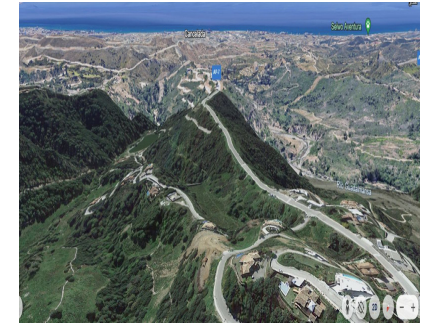

Sales - Plot - Benahavís

750.000€

Ref.-ID: MIBGR4742425

Benahavís

Plot

3553 m2

Monte Mayor: Big plot with open views This plot is in the perfect setting to build a villa overlooking the green mountains of Benahavís and the lake in Monte Mayor. Monte Mayor is a gated urbanization, surrounded by green mountains, it is the ideal place to live as a family and get away from the hustle and bustle of the coast, but also only 15min by car from Puerto Banus and the village of Benahavís, the gastronomic jewel of the Costa del Sol

Setting	Orientation	Views	Security	Utilities	Category
<ul style="list-style-type: none"> ✓ Country ✓ Village ✓ Mountain Pueblo ✓ Close To Golf ✓ Close To Forest ✓ Urbanisation 	<ul style="list-style-type: none"> ✓ South West 	<ul style="list-style-type: none"> ✓ Sea ✓ Mountain ✓ Golf ✓ Country ✓ Panoramic ✓ Forest 	<ul style="list-style-type: none"> ✓ Gated Complex ✓ 24 Hour Security 	<ul style="list-style-type: none"> ✓ Electricity ✓ Drinkable Water 	<ul style="list-style-type: none"> ✓ Golf ✓ Holiday Homes ✓ Investment