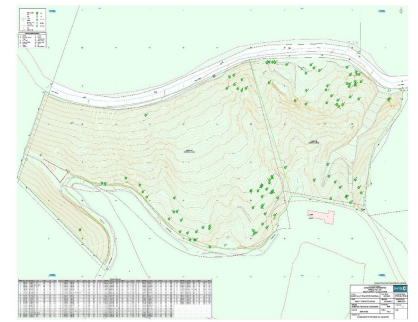

Sales - Plot - Benahavís
2.950.000€

Ref.-ID: MIBGR4753684

Benahavís

Plot

34506 m2

Undoubtedly one of the largest and most scenic residential plots available on the Costa del Sol - an extraordinary private estate of 34,506 m2, classified as rustic land, but with permission to build 1% above-ground habitable space, meaning that you could build the villa of your dreams in a 5* location, with all the privacy and outdoor space you could ever want. This is an exceptional opportunity. Please contact us for viewings and further information.

Orientation

✓ South

Views

✓ Sea

✓ Mountain

Security

✓ 24 Hour Security

Category