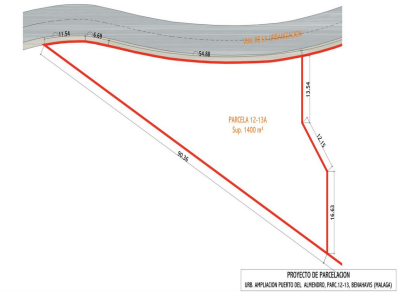

Sales - Plot - Benahavís
749.000€

Ref.-ID: MIBGR4808110

Benahavís

Plot

 544 m2

 1400 m2

Location: Benahavis, Puerto Del Almendro, gated community - La Resina with sea views and license to build in place Spacious plot located in a privileged position, ideal for those seeking the best of both worlds: peace, tranquility, and panoramic views of the surrounding landscape, along with sea views, yet very close to all amenities. The proximity to San Pedro and Puerto Banús ensures easy and quick access to a wide range of services, shops, restaurants, and entertainment options. The development is distinguished by its high security standards, featuring barriers and surveillance cameras at the entrance, providing a safe and exclusive environment for its residents. Additionally, the area is surrounded by lush green spaces and natural trails, offering a perfect setting to enjoy outdoor activities and nature. This unique enclave combines the serenity of a tranquil retreat with the convenience of being close to everything needed for a comfortable and sophisticated life. Perfect for building your dream home in an environment of unparalleled luxury and security.