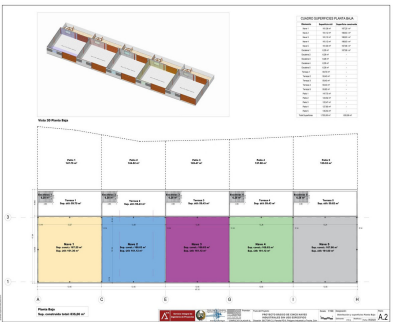

Sales - Commercial - Coín
315.000€

Ref.-ID: MIBGR4891033

Coín

Commercial

 **400 m2**

Unique opportunity in La Trocha Industrial Estate, Coín! New construction industrial warehouse for sale with 400 m² built. The warehouse has two spacious and functional rooms, a first floor with 167m and a basement of 233m, ideal for various industrial or logistical activities. Its strategic location at street level in one of the most sought-after industrial estates in the area. Ensures excellent visibility and accessibility. Don't miss this opportunity and contact us for more information!

- Setting**
- ✓ Commercial Area
 - ✓ Village
 - ✓ Close To Town

- Condition**
- ✓ New Construction

- Views**
- ✓ Mountain

- Features**
- ✓ Basement

- Category**
- ✓ Investment
 - ✓ Off Plan