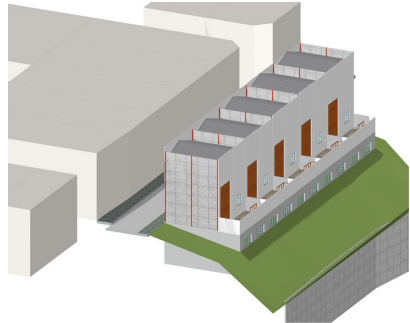

Sales - Commercial - Coín
315.000€

Ref.-ID: MIBGR4891033

Coín

Commercial

 **400 m2**

Unique opportunity in La Trocha Industrial Estate, Coín! New construction industrial warehouse for sale with 400 m² built. The warehouse has two spacious and functional rooms, a first floor with 167m and a basement of 233m, ideal for various industrial or logistical activities. Its strategic location at street level in one of the most sought-after industrial estates in the area. Ensures excellent visibility and accessibility. Don't miss this opportunity and contact us for more information!

- Setting**
- ✓ Commercial Area
 - ✓ Village
 - ✓ Close To Town

- Condition**
- ✓ New Construction

- Views**
- ✓ Mountain

- Features**
- ✓ Basement

- Category**
- ✓ Investment
 - ✓ Off Plan