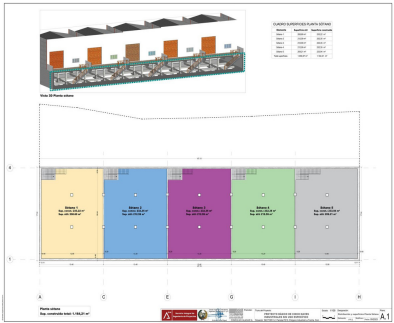

Sales - Commercial - Coín
315.000€

Ref.-ID: MIBGR4891033

Coín

Commercial

 **400 m2**

Unique opportunity in La Trocha Industrial Estate, Coín! New construction industrial warehouse for sale with 400 m² built. The warehouse has two spacious and functional rooms, a first floor with 167m and a basement of 233m, ideal for various industrial or logistical activities. Its strategic location at street level in one of the most sought-after industrial estates in the area. Ensures excellent visibility and accessibility. Don't miss this opportunity and contact us for more information!

- Setting**
- ✓ Commercial Area
 - ✓ Village
 - ✓ Close To Town

- Condition**
- ✓ New Construction

- Views**
- ✓ Mountain

- Features**
- ✓ Basement

- Category**
- ✓ Investment
 - ✓ Off Plan