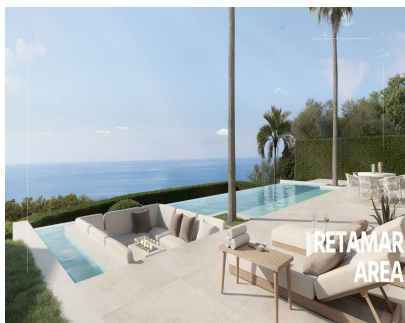

**Sales - Plot - Benalmadena**  
**650.000€**

**Ref.-ID: MIBGR4893682**

**Benalmadena**

**Plot**

 **250 m2**

 **582 m2**

You now have a rare opportunity to bring your dream home to life in the stunning and extraordinary area of Benalmadena. If you are interested in building your ideal home while surrounded by breathtaking panoramic views and majestic mountains, then this is the perfect place for you! Located in a charming and newer neighborhood, at the very end of a blind street, this plot is in an elevated position that offers exceptional panoramic views. Next to the plot and in front is a protected area, which offers exceptional view, there never gonna change. The current owners are on the verge of obtaining planning permission, giving you the chance to purchase this carefully planned project that is ready to be realized just around the corner. The price of the project has an additional price of 150,000 euros. The plot offers the opportunity to create a spacious home of approximately 250 m2. Don't miss the chance to explore this extraordinary location - schedule a viewing today and grab this unique opportunity!

**Condition**

- ✓ New Construction

**Pool**

- ✓ Room For Pool

**Views**

- ✓ Sea
- ✓ Mountain
- ✓ Port
- ✓ Panoramic

**Furniture**

- ✓ Not Furnished