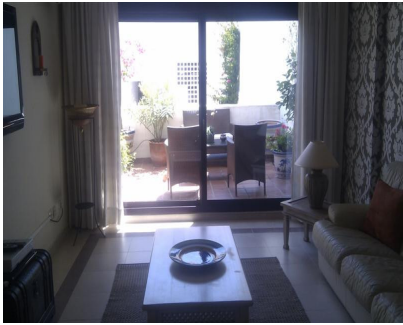

**Short Term Rental - Apartment - Nueva Andalucía**  
**800€ / Week**

**Ref.-ID: MIBGR1977129**

**Nueva Andalucía**

**Apartment**

We are located between 'Golf Valley' and Puerto Banus, Nueva Andalucia, Costa del Sol Choose from the many long-established golf courses first class. Go to Puerto Banus and taste the best of the best fashion worlds have to offer. But there are deals to be had too. Stop at one of the outdoor bars and restaurants many, and watch the world go by. You may even spot a celebrity, because the area attracts many celebrities. We are 15 minutes from the beaches of Puerto Banus Marina, or take a 10-minute bus or taxi to Marbella. Ferry ride to Marbella from the port available. Supermarket, restaurants, bars, hairdresser, pharmacy, takeaway, gift shop, dry cleaners, are within walking distance of our apartment. Large market every Saturday of posts extending from the nearby Plaza Downtown Puerto Banus. Gibraltar 1 hour drive. Sierra Navada, Granada, Alhambra is 2 hours. This development was presented to Amanda Lamb 'A Place in the Sun "Other Activities: Golf Bowling: If you like golf look no further, we find" Golf Valley ". Aloha, Los Naranjos, La Quinta, Las Brisas and are well established courses within 5 minutes drive. Valderrama is only an hour by car. All these golf courses have been here for many years and are incredibly beautiful with palm trees and lush green. Clubhouses have great shopping, and the food is unsurpassed. Most courses now make offers (all at a price). If you want any information on the best deals on everything during your stay, please let us know and we will find out for you. Ski: despite non-local in a ski resort, you can drive to the south Spains main ski station Sierra Navada in two hours