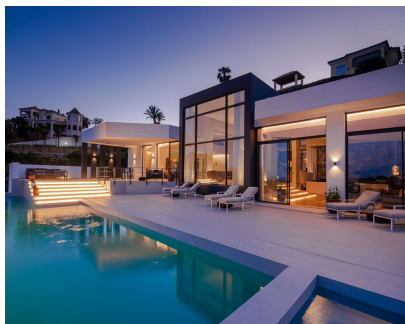

Short Term Rental - House - Benahavís

16.000€ / Week

Ref.-ID: MIBGR4070713

Benahavís

House

6

6

1400 m2

2800 m2

Totally new villa with spectacular panoramic views over the golf course, the Mediterranean Sea, the mountains, Gibraltar and the African continent. With a plot of 2800 m2, a total area of 1400m2, spacious terraces and includes 6 bedrooms, 6 bathrooms, a spacious living room, an open plan kitchen equipped with the highest quality furniture and appliances, spectacular swimming pool, private garden and large basement. In total, the villa can accommodate up to 12 people (+3) in 6 luxurious bedrooms, all with en-suite bathrooms and wardrobes. The large master bedroom of 130 m2 also has an outdoor shower and a private terrace. The large swimming pool offers 20 meters of swimming lines. Next to the pool you can enjoy a smaller heated pool with amazing views. There is also a private spa with sauna, Moroccan inspired steam bath, ice water pool and a large gym with sea and mountain views. There is enough space for 6 cars in the private garage and in the shared car park. The property is located 10 minutes from Puerto Banus, 5 minutes from Benahavis town, Paraiso Alto has 2 great golf courses and is 5 minutes from Villa Padierna.