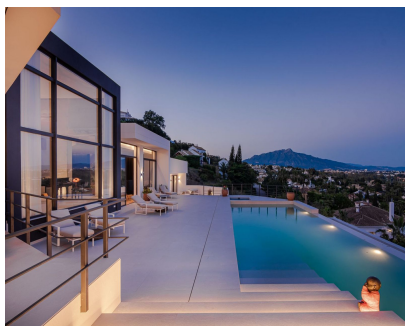

Short Term Rental - House - Benahavís

16.000€ / Week

Ref.-ID: MIBGR4070713

Benahavís

House

6

6

1400 m2

2800 m2

Totally new villa with spectacular panoramic views over the golf course, the Mediterranean Sea, the mountains, Gibraltar and the African continent. With a plot of 2800 m2, a total area of 1400m2, spacious terraces and includes 6 bedrooms, 6 bathrooms, a spacious living room, an open plan kitchen equipped with the highest quality furniture and appliances, spectacular swimming pool, private garden and large basement. In total, the villa can accommodate up to 12 people (+3) in 6 luxurious bedrooms, all with en-suite bathrooms and wardrobes. The large master bedroom of 130 m2 also has an outdoor shower and a private terrace. The large swimming pool offers 20 meters of swimming lines. Next to the pool you can enjoy a smaller heated pool with amazing views. There is also a private spa with sauna, Moroccan inspired steam bath, ice water pool and a large gym with sea and mountain views. There is enough space for 6 cars in the private garage and in the shared car park. The property is located 10 minutes from Puerto Banus, 5 minutes from Benahavis town, Paraiso Alto has 2 great golf courses and is 5 minutes from Villa Padierna.