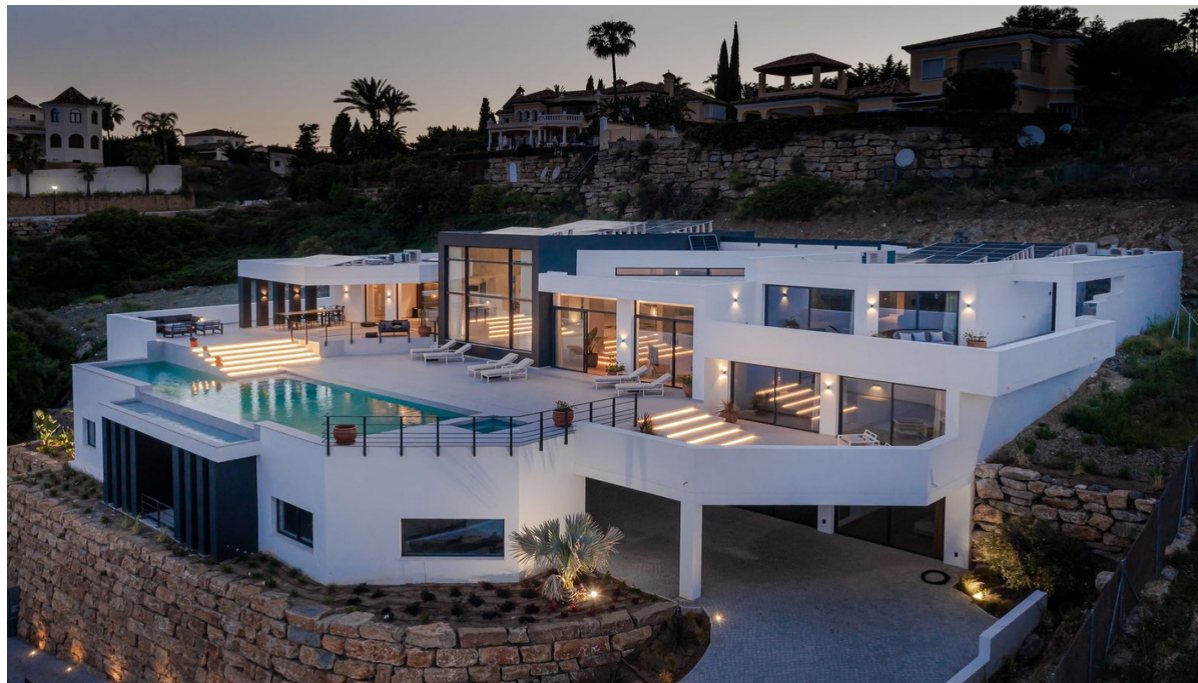

Short Term Rental - House - Benahavís

16.000€ / Week

Ref.-ID: MIBGR4070713

Benahavís

House

6

6

1400 m2

2800 m2

Totally new villa with spectacular panoramic views over the golf course, the Mediterranean Sea, the mountains, Gibraltar and the African continent. With a plot of 2800 m2, a total area of 1400m2, spacious terraces and includes 6 bedrooms, 6 bathrooms, a spacious living room, an open plan kitchen equipped with the highest quality furniture and appliances, spectacular swimming pool, private garden and large basement. In total, the villa can accommodate up to 12 people (+3) in 6 luxurious bedrooms, all with en-suite bathrooms and wardrobes. The large master bedroom of 130 m2 also has an outdoor shower and a private terrace. The large swimming pool offers 20 meters of swimming lines. Next to the pool you can enjoy a smaller heated pool with amazing views. There is also a private spa with sauna, Moroccan inspired steam bath, ice water pool and a large gym with sea and mountain views. There is enough space for 6 cars in the private garage and in the shared car park. The property is located 10 minutes from Puerto Banus, 5 minutes from Benahavis town, Paraiso Alto has 2 great golf courses and is 5 minutes from Villa Padierna.