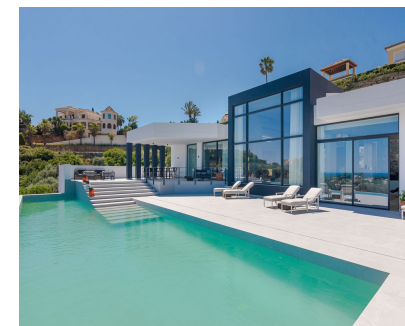

Short Term Rental - House - Benahavís

16.000€ / Week

Ref.-ID: MIBGR4070713

Benahavís

House

6

6

1400 m2

2800 m2

Totally new villa with spectacular panoramic views over the golf course, the Mediterranean Sea, the mountains, Gibraltar and the African continent. With a plot of 2800 m2, a total area of 1400m2, spacious terraces and includes 6 bedrooms, 6 bathrooms, a spacious living room, an open plan kitchen equipped with the highest quality furniture and appliances, spectacular swimming pool, private garden and large basement. In total, the villa can accommodate up to 12 people (+3) in 6 luxurious bedrooms, all with en-suite bathrooms and wardrobes. The large master bedroom of 130 m2 also has an outdoor shower and a private terrace. The large swimming pool offers 20 meters of swimming lines. Next to the pool you can enjoy a smaller heated pool with amazing views. There is also a private spa with sauna, Moroccan inspired steam bath, ice water pool and a large gym with sea and mountain views. There is enough space for 6 cars in the private garage and in the shared car park. The property is located 10 minutes from Puerto Banus, 5 minutes from Benahavis town, Paraiso Alto has 2 great golf courses and is 5 minutes from Villa Padierna.