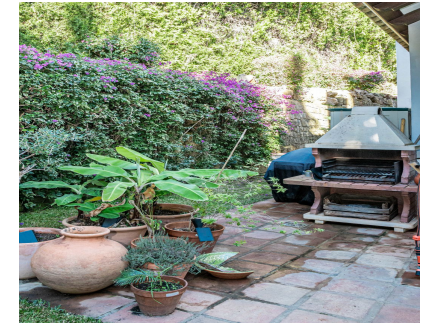

Short Term Rental - House - Benahavís
4.000€ / Week

Ref.-ID: MIBGR4383886

Benahavís

House

4

4

450 m2

South facing modern villa located in a chic area of Benahavís. Just in front of a golf course with great sea & valley views. Private swimming pool & garden. 10 min to beach & to Puerto Banus. 5 min to village San Pedro with restaurants. Our villa is perfect for great lunches and dinners at home, sit at the brand new modern style kitchen island (2015) or on one of the terraces. There is Sonos surround system throughout the villa even on the terrace. You can easily hook your own Spotify playlist on and enjoy great sound. There is fiber optic internet so you can stream as much as you like. Watch Netflix or cable TV at one of the 4 large flat screens. Or take your seat at the private pool. Because of the orientation of the villa there is always a place with shade and or sun. The villa is South facing and has lots of privacy. There are 4 bathrooms/toilets of which 2 bathrooms are ensuite. The whole villa is yours apart from the garage. There is room for one car on the drive way and another in front of the gate. Upon request we can leave toys for children to play with also beach toys.

Setting

- ✓ Town
- ✓ Country
- ✓ Village
- ✓ Close To Golf
- ✓ Close To Shops
- ✓ Close To Town
- ✓ Close To Schools
- ✓ Urbanisation

Features

- ✓ Covered Terrace
- ✓ Fitted Wardrobes
- ✓ Near Transport
- ✓ Private Terrace
- ✓ WiFi
- ✓ Guest Apartment
- ✓ Storage Room
- ✓ Utility Room
- ✓ Ensuite Bathroom
- ✓ Marble Flooring
- ✓ Barbeque
- ✓ Basement