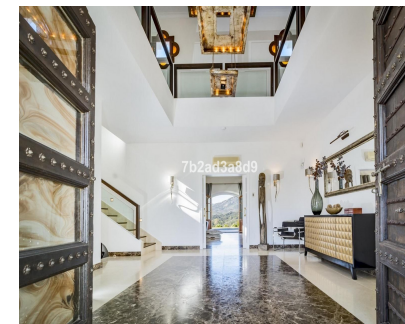

### 6.300€ / Week

Ref.-ID: MIBGR4744201

Benahavís

House

Located in Urb. Puerto Del Almendro La Resina, this immaculate 420-square meters villa has an open panoramic breathtaking views, set within a quiet gated community. It takes only 3 minutes by car to the nearest shops, restaurants and golf course. 10 minutes to the beach, San Pedro and Puerto Banus. This villa consists of 4 double bedrooms, sleep 8 people. Ground floor: You find a large hall with high ceilings and magnificent entrance. 1 guest toilet. 2 bedrooms with 180cm x 200cm beds plus 1 bathroom. Large living room with fireplace and pool table. From the living room you have direct access to the covered terrace with several living areas and fantastic views. It has a large pool, sun deck and lovely garden with hot Jacuzzi. The kitchen is spacious with exclusive choice of materials and large dining area. Adjacent to the kitchen, it leads you to a cozy patio with large dining table with seating for 8 people. Upper floor: Great hall. 1 bedroom en suite with 180cmx200cm bed + bathroom. Master bedroom with 210cm x200cm bed and a new renovated bathroom. Master bedroom opens onto a fantastic terrace with breathtaking sea and mountain views! A perfect holiday home in a tranquil area yet close to everything.