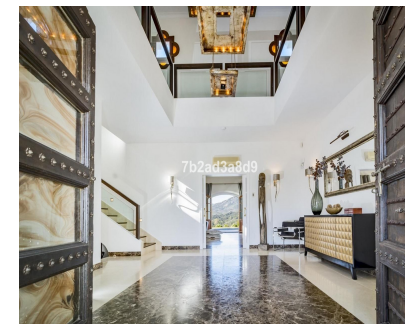

Short Term Rental - House - Benahavís

6.300€ / Week

Ref.-ID: MIBGR4744201

Benahavís

House

4

3.5

420 m2

Located in Urb. Puerto Del Almendro La Resina, this immaculate 420-square meters villa has an open panoramic breathtaking views, set within a quiet gated community. It takes only 3 minutes by car to the nearest shops, restaurants and golf course. 10 minutes to the beach, San Pedro and Puerto Banus. This villa consists of 4 double bedrooms, sleep 8 people. Ground floor: You find a large hall with high ceilings and magnificent entrance. 1 guest toilet. 2 bedrooms with 180cm x 200cm beds plus 1 bathroom. Large living room with fireplace and pool table. From the living room you have direct access to the covered terrace with several living areas and fantastic views. It has a large pool, sun deck and lovely garden with hot Jacuzzi. The kitchen is spacious with exclusive choice of materials and large dining area. Adjacent to the kitchen, it leads you to a cozy patio with large dining table with seating for 8 people. Upper floor: Great hall. 1 bedroom en suite with 180cmx200cm bed + bathroom. Master bedroom with 210cm x200cm bed and a new renovated bathroom. Master bedroom opens onto a fantastic terrace with breathtaking sea and mountain views! A perfect holiday home in a tranquil area yet close to everything.