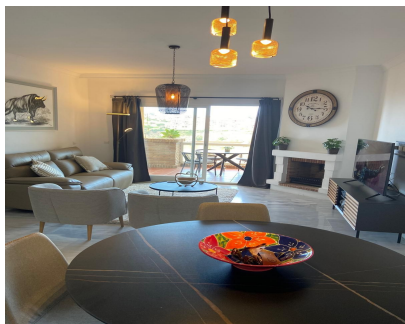

### 850€ / Week

Ref.-ID: MIBGR4785979

Calahonda

Apartment

2

2

106 m2

Beautiful apartment located between the hills, the holiday apartment is situated in a quiet complex and impresses guests with its fantastic views. The 85 m<sup>2</sup> property consists of a living room, a fully-equipped kitchen with a dishwasher, 2 bedrooms and 2 bathrooms and can therefore accommodate 4 people. Additional amenities include high-speed Wi-Fi, centralised air conditioning and heating, a washing machine, a dryer, a TV. The highlight of this accommodation is its private outdoor area with a covered terrace where you can enjoy the sea view. The property also has access to a shared outdoor area which includes 2 well-maintained pools (accessible with keys) which are available year-round, a beautiful garden, garden furniture and an outdoor shower. Lo más destacado de este alojamiento es el espacio exterior privado con una terraza cubierta donde se puede disfrutar de las vistas al mar. La propiedad también tiene acceso a una zona exterior compartida con 2 piscinas bien cuidadas (accesibles con llave) disponibles todo el año, un bonito jardín, muebles de jardín y una ducha exterior.