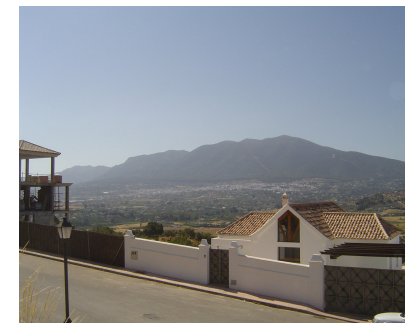

Sales - Plot - Coín
95.000€

www.mibgroup.es
+34 662 58 96 58
info@mibgroup.es

Ref.-ID: MIBGR31354

Coín

Plot

IBI: 90 EUR / year

625 m2

Fantastic plot with an interrupted views across the valley Plot, Close to Town, Facing: Southwest Views: Countryside, Mountains.