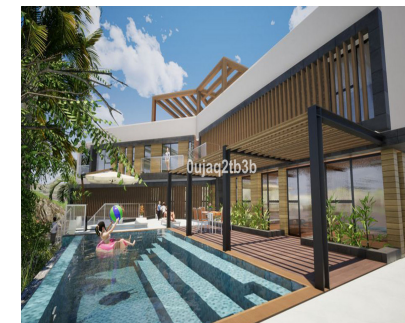

Sales - Plot - El Rosario
555.000€

www.mibgroup.es
 +34 662 58 96 58
info@mibgroup.es

Ref.-ID: MIBGR388871

El Rosario

Plot

IBI: 1,260 EUR / year

 **1704 m2**

Magnificent plot in a great location and walking distance to Sports center, commercial center, services and amenities. There is a project to build a very large house taking advantage of the slope in the plot. South-West oriented. El Rosario is a consolidated residential area with high demand for plots and properties.

Setting

- ✓ Close To Shops
- ✓ Urbanisation

Orientation

- ✓ West

Views

- ✓ Mountain
- ✓ Panoramic
- ✓ Garden
- ✓ Street

Utilities

- ✓ Electricity
- ✓ Drinkable Water
- ✓ Telephone