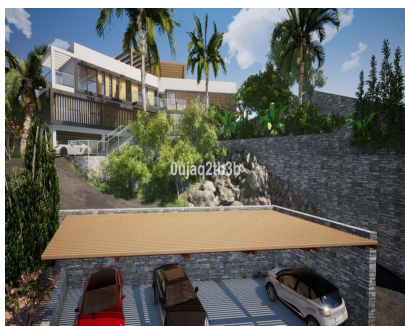

Sales - Plot - El Rosario
555.000€

www.mibgroup.es
 +34 662 58 96 58
info@mibgroup.es

Ref.-ID: MIBGR388871

El Rosario

Plot

IBI: 1,260 EUR / year

 **1704 m2**

Magnificent plot in a great location and walking distance to Sports center, commercial center, services and amenities. There is a project to build a very large house taking advantage of the slope in the plot. South-West oriented. El Rosario is a consolidated residential area with high demand for plots and properties.

Setting

- ✓ Close To Shops
- ✓ Urbanisation

Orientation

- ✓ West

Views

- ✓ Mountain
- ✓ Panoramic
- ✓ Garden
- ✓ Street

Utilities

- ✓ Electricity
- ✓ Drinkable Water
- ✓ Telephone