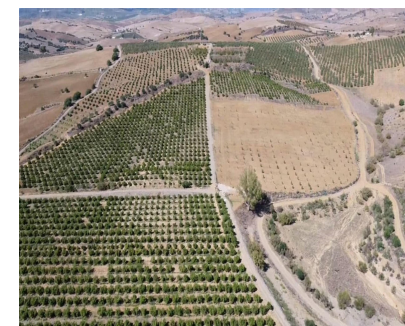

**Sales - Plot - Coín**  
**2.450.000€**

**www.mibgroup.es**  
**+34 662 58 96 58**  
**info@mibgroup.es**

**Ref.-ID: MIBGR3943603**

**Coín**

**Plot**

 **1000 m2**

 **580000 m2**

58 hectares in Coín It is divided into several plots The farm adjoins the river, the well is approximately 10 meters from the river. It has 2 40 hp pumps that draw 54 cubic meters per hour and the cistern has a capacity of one million liters. 10.000 OLIVE TREES 5.000 AVOCADO 17.000 ORANGES.