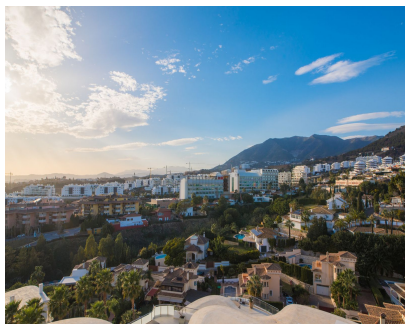

Sales - Apartment - Benalmadena
1.249.000€

www.mibgroup.es
+34 662 58 96 58
info@mibgroup.es

Ref.-ID: MIBGR4239280

Benalmadena

Apartment

Great INVESTMENT OPPORTUNITY! Luxury penthouse in the prestigious development The Hill Collection in Reserva del Higueron ready to move in. Don't miss this incredible opportunity to own one of the best penthouses in The Hill Collection development in Reserva del Higueron. This spacious luxury penthouse has 313 sqm distributed in 3 bedrooms, three complete bathrooms, open kitchen, living-dining room and a large terrace with a covered part and jacuzzi area from where you can enjoy the sun of the coast thanks to its magnificent southwest orientation with the best afternoon sun all year round. The Hill Collection is fully consolidated and there is no possibility of new construction in the surrounding area, so, as it is one of the highest points of the development, you will be able to enjoy magnificent views from all parts of the property. But that's not all, in the communal areas there are 3 pool areas; the family area with 3 pools and barbecue area, the infinity pool with afternoon sun all year round and the half moon pool ideal for swimming. In addition, there are large established garden areas, viewpoints, reception, panoramic lifts and rest or meeting areas among others. Being located in the heart of Reserva del Higueron, you will have all the services and facilities of the Resort such as: -Daily communal transport. -24/7 security. -30.000 sqm of green areas as community parks and gardens. -Shopping and business centre. -Sport-club and luxury spa. The property is delivered unfurnished and includes two parking spaces and a large storage room in the price.

Setting

- ✓ Close To Sea
- ✓ Close To Town
- ✓ Close To Schools
- ✓ Close To Marina
- ✓ Urbanisation

Orientation

- ✓ South
- ✓ West

Condition

- ✓ Excellent

Pool

- ✓ Communal