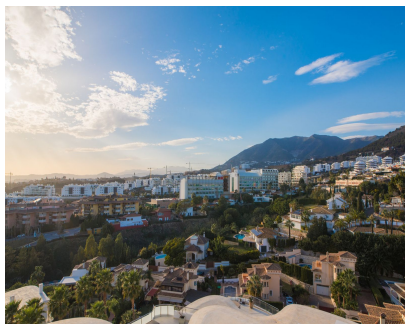

Sales - Apartment - Benalmadena
1.249.000€

www.mibgroup.es
+34 662 58 96 58
info@mibgroup.es

Ref.-ID: MIBGR4239280

Benalmadena

Apartment

Great investment opportunity! Luxury penthouse in the prestigious development The Hill Collection in Reserva del Higueron ready to move in. Don't miss this incredible opportunity to own one of the best penthouses in The Hill Collection development in Reserva del Higueron. This spacious luxury penthouse has 313 sqm distributed in 3 bedrooms, three complete bathrooms, open kitchen, living-dining room and a large terrace with a covered part and jacuzzi area from where you can enjoy the sun of the coast thanks to its magnificent southwest orientation with the best afternoon sun all year round. The Hill Collection is fully consolidated and there is no possibility of new construction in the surrounding area, so, as it is one of the highest points of the development, you will be able to enjoy magnificent views from all parts of the property. But that's not all, in the communal areas there are 3 pool areas; the family area with 3 pools and barbecue area, the infinity pool with afternoon sun all year round and the half moon pool ideal for swimming. In addition, there are large established garden areas, viewpoints, reception, panoramic lifts and rest or meeting areas among others. Being located in the heart of Reserva del Higueron, you will have all the services and facilities of the Resort such as: -Daily communal transport. -24/7 security. -30.000 sqm of green areas as community parks and gardens. -Shopping and business centre. -Sport-club and luxury spa. The property is delivered unfurnished and includes two parking spaces and a large storage room in the price.

Setting

- ✓ Close To Sea
- ✓ Close To Town
- ✓ Close To Schools
- ✓ Close To Marina
- ✓ Urbanisation

Orientation

- ✓ South
- ✓ West

Condition

- ✓ Excellent

Pool

- ✓ Communal