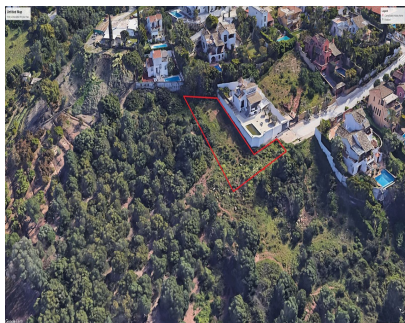

Sales - Plot - Estepona
149.000€

www.mibgroup.es
+34 662 58 96 58
info@mibgroup.es

Ref.-ID: MIBGR4327852

Estepona

Plot

700 m2

Nice residential plot at the end of a road (cul-de-sac) in Puerto Romano. Really open plot and flat with panoramic landscape views. Orientation is South West with almost all day sun on the future property.

Orientation

- ✓ South
- ✓ South West
- ✓ West

Condition

- ✓ Good

Views

- ✓ Mountain
- ✓ Panoramic
- ✓ Forest