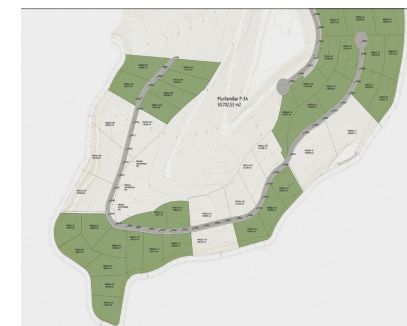

Sales - Plot - Benahavís  
740.000€

www.mibgroup.es  
+34 662 58 96 58  
info@mibgroup.es

Ref.-ID: MIBGR4405132

Benahavís

Plot

1751 m2

Real de La Quinta Residential Country Club Resort® is an enchanting 200 hectare residential resort, seamlessly integrated into the idyllic foothills of the Sierra de las Nieves overlooking the majestic La Concha mountain, the picturesque Costa del Sol and bordering the UNESCO biosphere reserve. Fulfil your lifestyle dreams with the Real de La Quinta real estate project where nature coexists with the modern world. GREAT OPPORTUNITY TO OBTAIN A BUILDING PLOT IN THE MOST UP AND COMING LOCATION BUILDING PLOT IN REAL DE LA QUINTA WITH GORGEOUS VIEWS AND WEST ORIENTATION.

**Orientation**

West

**Views**

Sea

Mountain

Country

Panoramic