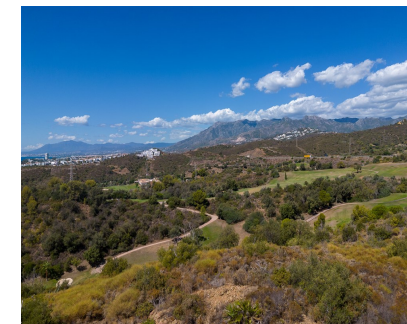

Sales - Plot - El Rosario
550.000€

www.mibgroup.es
+34 662 58 96 58
info@mibgroup.es

Ref.-ID: MIBGR4410694

El Rosario

Plot

Community: 1,200 EUR / year

IBI: 1,099 EUR / year

1456 m2

Fantastic, large, elevated, corner plot available in El Rosario. This plot is fantastically positioned to enjoy incredible 180 degree views of the sea, golf courses, the Coast and all the way over to Gibraltar and Africa. The location and position of the plot guarantees that the views will never be obstructed. Perfect opportunity to built your dream property on a plot of land that is unbeaten in an area that is already developing quickly. Don't miss out on this incredible opportunity!

Orientation

✓ South East

Pool

✓ Room For Pool

Views

- ✓ Sea
- ✓ Mountain
- ✓ Golf
- ✓ Country