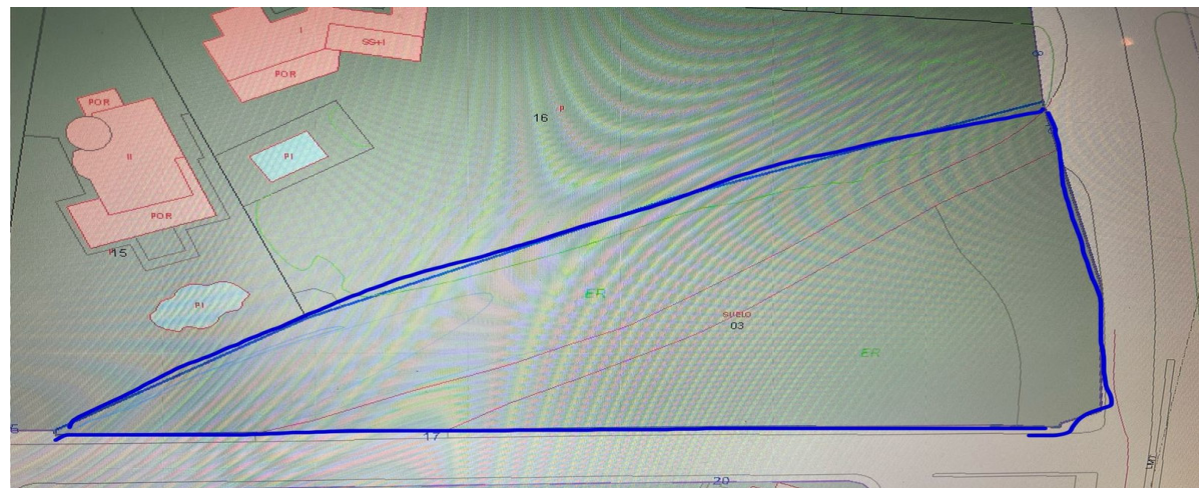

Sales - Plot - Benahavís
750.000€

www.mibgroup.es
+34 662 58 96 58
info@mibgroup.es

Ref.-ID: MIBGR4438873

Benahavís

Plot

3500 m2

This picturesque plot of land, now available for sale in Benahavis village .Good location , walking distance to schools , kindergarten and village's center .