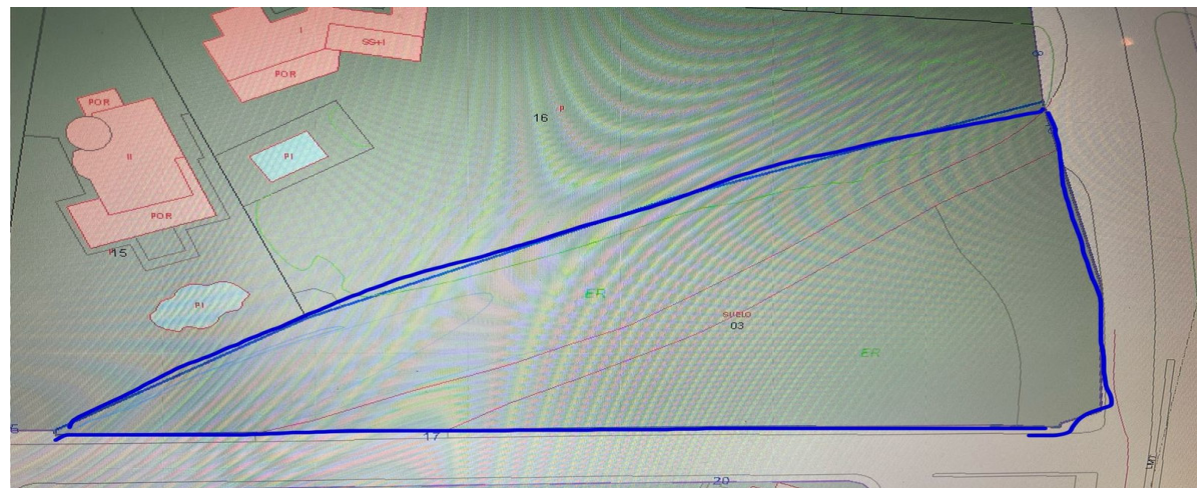

Sales - Plot - Benahavís
750.000€

www.mibgroup.es
+34 662 58 96 58
info@mibgroup.es

Ref.-ID: MIBGR4438873

Benahavís

Plot

3500 m2

This picturesque plot of land, now available for sale in Benahavís village .Good location , walking distance to schools , kindergarten and village's center .