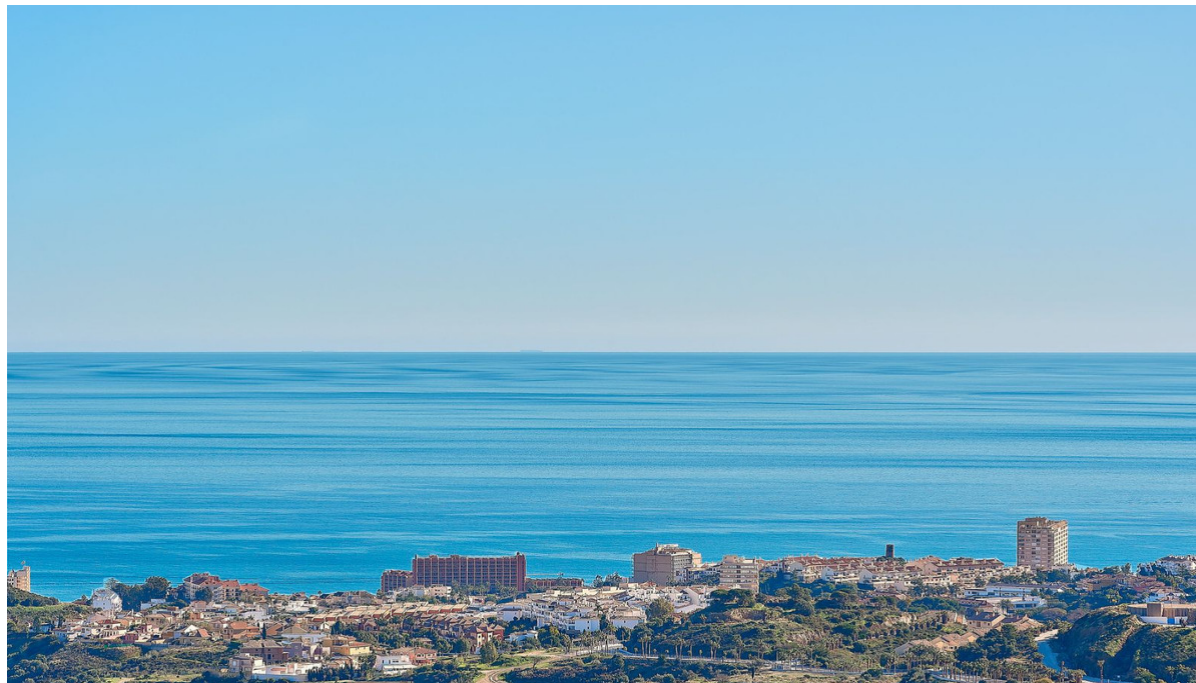

Sales - Plot - Benalmadena
3.000.000€

www.mibgroup.es
+34 662 58 96 58
info@mibgroup.es

Ref.-ID: MIBGR4566550

Benalmadena

Plot

4420 m2

Plot for sale in Benalmadena Finalist land with frontal and panoramic views of the sea and the golf course in Benalmadena Plot area: 4,420 m2 / roof 3,010m2 / 31 Living.
Typologies: Multi-family, exempt single-family, semi-detached and semi-detached The homes that are built on the land for sale will have frontal views of the sea and will never be covered because it borders the golf course.

Setting

- ✓ Close To Golf
- ✓ Close To Port
- ✓ Close To Shops
- ✓ Close To Sea
- ✓ Close To Town
- ✓ Close To Schools
- ✓ Close To Marina

Orientation

- ✓ South

Views

- ✓ Sea
- ✓ Golf

Category

- ✓ Investment