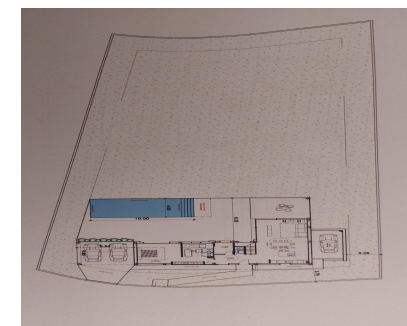

Sales - Plot - La Cala Golf
239.000€

www.mibgroup.es
+34 662 58 96 58
info@mibgroup.es

Ref.-ID: MIBGR4683115

La Cala Golf

Plot

Community: 216 EUR / year

IBI: 580 EUR / year

1

1

1574 m2