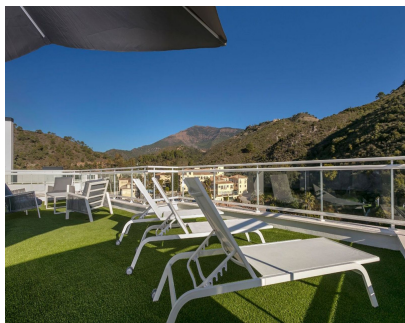

Sales - Apartment - Benahavís
639.000€

www.mibgroup.es
+34 662 58 96 58
info@mibgroup.es

Ref.-ID: MIBGR4741765

3

Benahavís

2

135 m2

Apartment