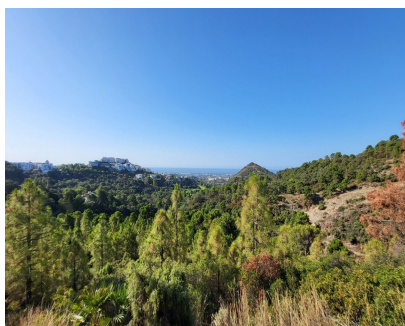

Sales - Plot - Benahavís
2.950.000€

www.mibgroup.es
+34 662 58 96 58
info@mibgroup.es

Ref.-ID: MIBGR4753684

Benahavís

Plot

34506 m2

Undoubtedly one of the largest and most scenic residential plots available on the Costa del Sol - an extraordinary private estate of 34,506 m2, classified as rustic land, but with permission to build 1% above-ground habitable space, meaning that you could build the villa of your dreams in a 5* location, with all the privacy and outdoor space you could ever want. This is an exceptional opportunity. Please contact us for viewings and further information.

Orientation

✓ South

Views

✓ Sea

✓ Mountain

Security

✓ 24 Hour Security

Category