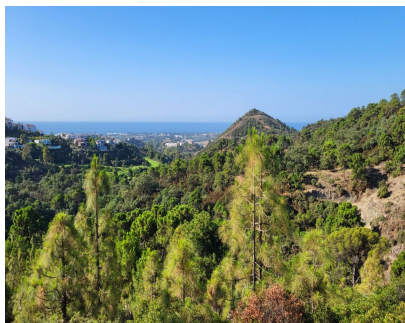

Sales - Plot - Benahavís
2.950.000€

www.mibgroup.es
+34 662 58 96 58
info@mibgroup.es

Ref.-ID: MIBGR4753684

Benahavís

Plot

34506 m2

Undoubtedly one of the largest and most scenic residential plots available on the Costa del Sol - an extraordinary private estate of 34,506 m2, classified as rustic land, but with permission to build 1% above-ground habitable space, meaning that you could build the villa of your dreams in a 5* location, with all the privacy and outdoor space you could ever want. This is an exceptional opportunity. Please contact us for viewings and further information.

Orientation

✓ South

Views

✓ Sea

✓ Mountain

Security

✓ 24 Hour Security

Category