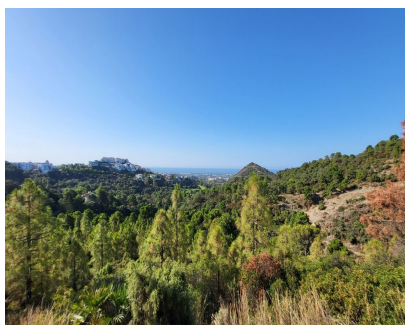

Sales - Plot - Benahavís
2.950.000€

www.mibgroup.es
+34 662 58 96 58
info@mibgroup.es

Ref.-ID: MIBGR4753684

Benahavís

Plot

34506 m2

Undoubtedly one of the largest and most scenic residential plots available on the Costa del Sol - an extraordinary private estate of 34,506 m2, classified as rustic land, but with permission to build 1% above-ground habitable space, meaning that you could build the villa of your dreams in a 5* location, with all the privacy and outdoor space you could ever want. This is an exceptional opportunity. Please contact us for viewings and further information.

Orientation

✓ South

Views

✓ Sea

✓ Mountain

Security

✓ 24 Hour Security

Category