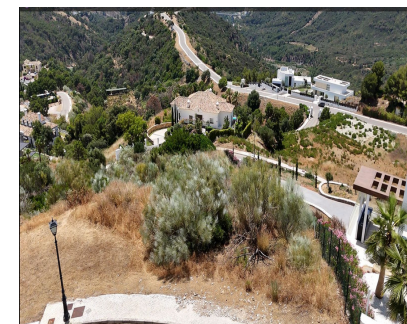

Sales - Plot - Benahavís
750.000€

www.mibgroup.es
+34 662 58 96 58
info@mibgroup.es

Ref.-ID: MIBGR4821940

Benahavís

Plot

3563 m2

PRIME MONTE MAYOR RESIDENTIAL PLOT WITH BREATHTAKING VIEWS Discover this exceptional 3.563 square-meter building site, ideal for constructing a nice villa in the highly sought-after Monte Mayor urbanization. This expansive plot offers stunning views of the Mediterranean, Gibraltar, and the African coastline, all set against a stunning mountain backdrop. With a buildability of 12.5% as per planning regulations, this site is perfect for your luxury property. Our design ensures that each plot retains its natural charm, providing owners with ample space and unparalleled privacy. Monte Mayor is renowned for its breathtaking natural beauty and top-notch amenities, including 24-hour security. Despite its serene setting, the plot is conveniently accessible, just a 15-minute drive from the bustling hub of Puerto Banús, 25 minutes from Marbella, and less than 45 minutes from Málaga Airport.

Setting

- ✓ Close To Golf

Orientation

- ✓ South

Views

- ✓ Sea
- ✓ Mountain
- ✓ Country
- ✓ Panoramic

Security

- ✓ 24 Hour Security