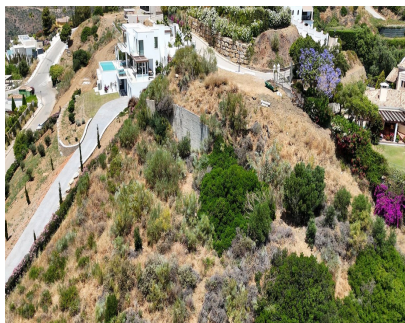

Sales - Plot - Benahavís
750.000€

www.mibgroup.es
+34 662 58 96 58
info@mibgroup.es

Ref.-ID: MIBGR4821940

Benahavís

Plot

3563 m2

PRIME MONTE MAYOR RESIDENTIAL PLOT WITH BREATHTAKING VIEWS Discover this exceptional 3.563 square-meter building site, ideal for constructing a nice villa in the highly sought-after Monte Mayor urbanization. This expansive plot offers stunning views of the Mediterranean, Gibraltar, and the African coastline, all set against a stunning mountain backdrop. With a buildability of 12.5% as per planning regulations, this site is perfect for your luxury property. Our design ensures that each plot retains its natural charm, providing owners with ample space and unparalleled privacy. Monte Mayor is renowned for its breathtaking natural beauty and top-notch amenities, including 24-hour security. Despite its serene setting, the plot is conveniently accessible, just a 15-minute drive from the bustling hub of Puerto Banús, 25 minutes from Marbella, and less than 45 minutes from Málaga Airport.

Setting

- ✓ Close To Golf

Orientation

- ✓ South

Views

- ✓ Sea
- ✓ Mountain
- ✓ Country
- ✓ Panoramic

Security

- ✓ 24 Hour Security