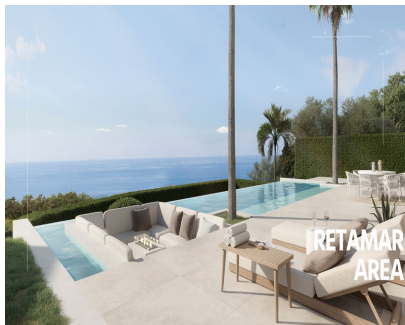

Sales - Plot - Benalmadena
650.000€

www.mibgroup.es
+34 662 58 96 58
info@mibgroup.es

Ref.-ID: MIBGR4893682

Benalmadena

Plot

 **250 m2**

 **582 m2**

You now have a rare opportunity to bring your dream home to life in the stunning and extraordinary area of Benalmadena. If you are interested in building your ideal home while surrounded by breathtaking panoramic views and majestic mountains, then this is the perfect place for you! Located in a charming and newer neighborhood, at the very end of a blind street, this plot is in an elevated position that offers exceptional panoramic views. Next to the plot and in front is a protected area, which offers exceptional view, there never gonna change. The current owners are on the verge of obtaining planning permission, giving you the chance to purchase this carefully planned project that is ready to be realized just around the corner. The price of the project has an additional price of 150,000 euros. The plot offers the opportunity to create a spacious home of approximately 250 m2. Don't miss the chance to explore this extraordinary location - schedule a viewing today and grab this unique opportunity!

Condition

- ✓ New Construction

Pool

- ✓ Room For Pool

Views

- ✓ Sea
- ✓ Mountain
- ✓ Port
- ✓ Panoramic

Furniture

- ✓ Not Furnished