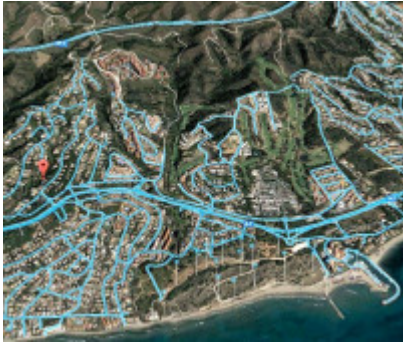

Land in Las Chapas

377.500€

Ref.-ID: 276

Hacienda Las Chapas

Plots

2000 m2

Large plot, directly buildable ideal for the self-promotion of housing. Located in the Urbanization Hacienda Las Chapas, Marbella, easily accessible from the Mediterranean Highway and just 1 km from the beach.

✓ Close To Amenities

✓ Close To Beach