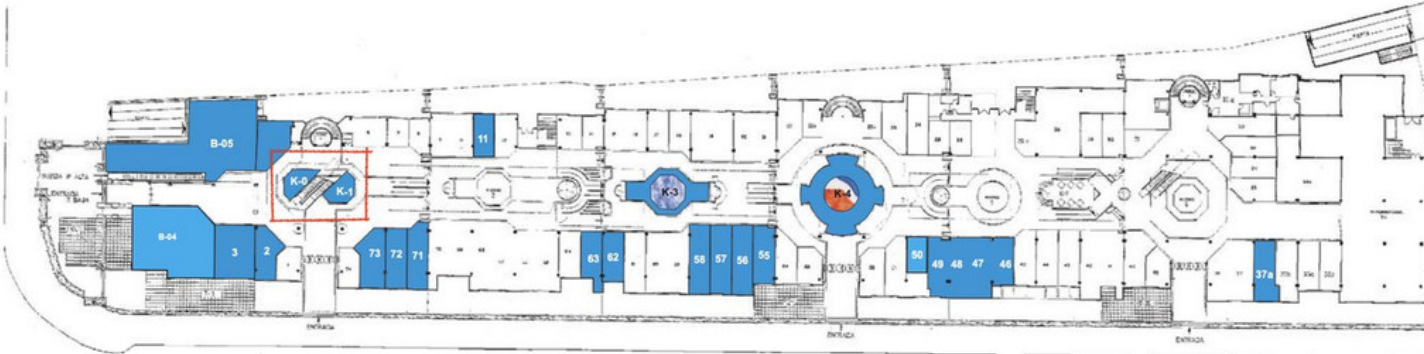

Sales - Commercial - Puerto Banús

160.000€

Puerto Banús

Commercial

 **40 m2**

This commercial space is located in a commercial center in the heart of Puerto Banus, only minutes from all restaurants and shops. Kiosko located in the ground floor level of a Commercial center , with walking client access. comprises space of 40 m2 where can be build as kiosko or offices.

Climate Control

- ✓ Air Conditioning

Features

- ✓ Restaurant On Site

PLANTA ALTA

PLANTA BAJA

PLANTA BAJA