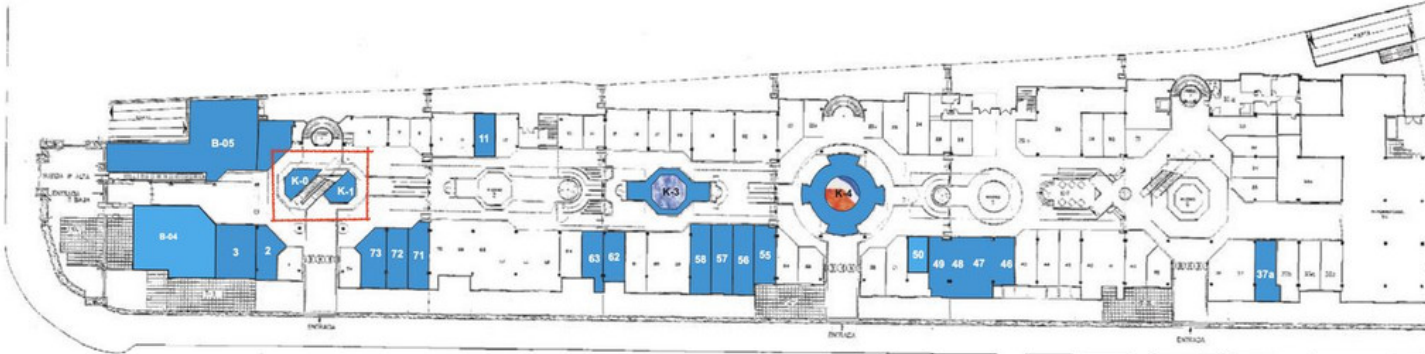

Sales - Commercial - Puerto Banús

188.000€

Puerto Banús

Commercial

 **47 m2**

Office, Puerto Banús, Costa del Sol. Built 47 m². Setting : Close To Port, Close To Sea. Condition : Good. Utilities : Electricity. Category : Bargain, Investment.

PLANTA ALTA

PLANTA BAJA

PLANTA ALTA