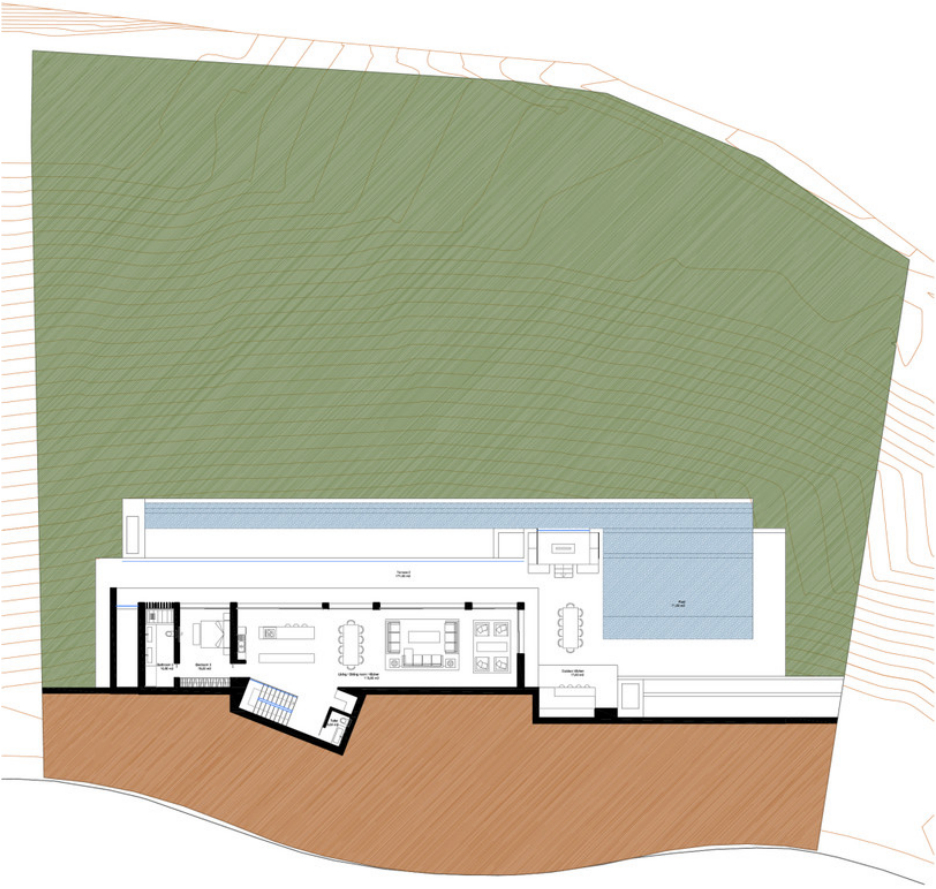

Sales - Plot - La Cala Golf

445.000€

La Cala Golf

Plot

2763 m2

Big plot with building license in La Cala golf. Sea and mountain views. Residential Plot, La Cala Golf, Costa del Sol. Garden/Plot 2763 m². Setting : Country, Mountain Pueblo, Close To Golf, Close To Schools, Close To Forest. Orientation : East, South East, South. Pool : Room For Pool. Views : Sea, Mountain, Golf, Panoramic. Utilities : Electricity, Drinkable Water. Category : Off Plan.

Setting

- ✓ Close To Golf
- ✓ Close To Forest

Orientation

- ✓ East
- ✓ South East
- ✓ South

Pool

- ✓ Room For Pool

Views

- ✓ Sea
- ✓ Mountain
- ✓ Golf
- ✓ Panoramic

Utilities

- ✓ Electricity
- ✓ Drinkable Water

Category

- ✓ Off Plan

FIRST FLOOR

GROUND FLOOR