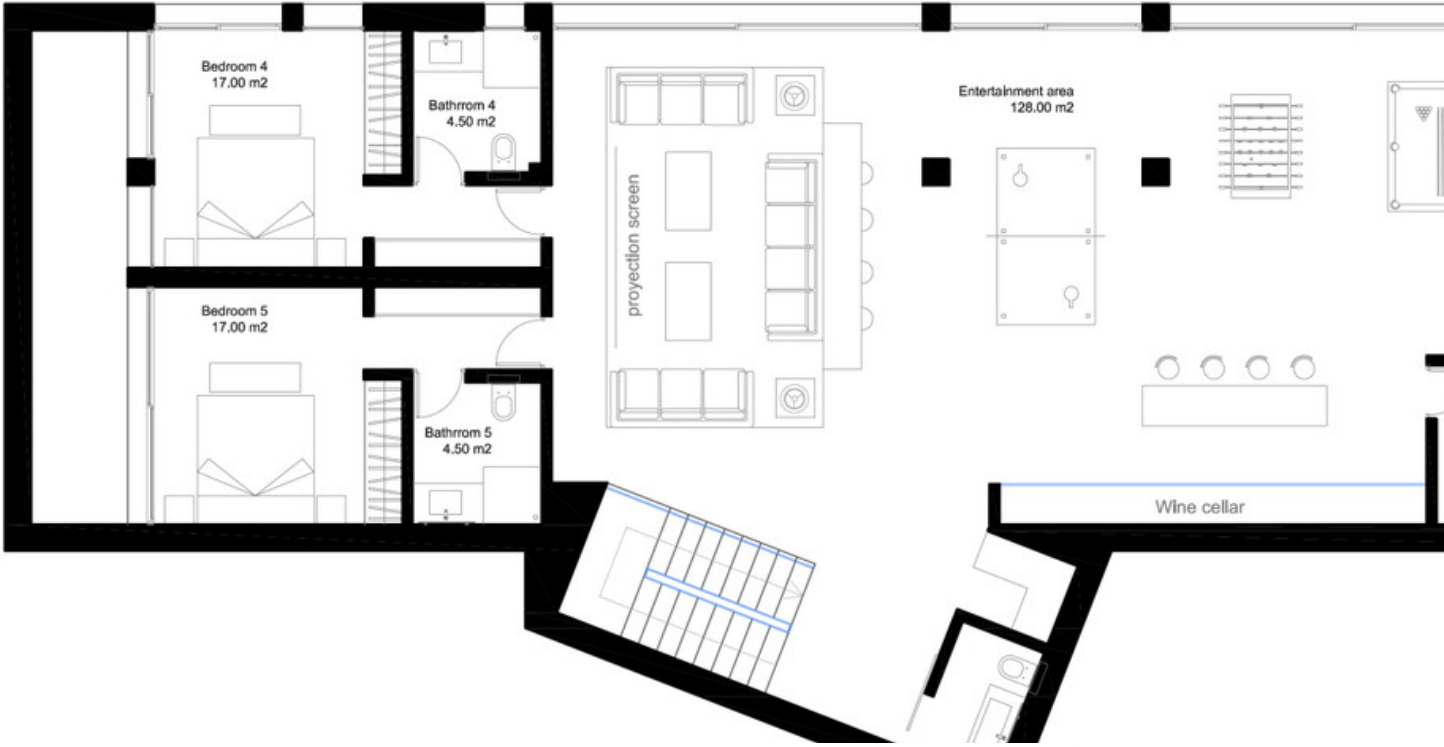

Sales - Plot - La Cala Golf

445.000€

La Cala Golf

Plot

2763 m2

Big plot with building license in La Cala golf. Sea and mountain views. Residential Plot, La Cala Golf, Costa del Sol. Garden/Plot 2763 m². Setting : Country, Mountain Pueblo, Close To Golf, Close To Schools, Close To Forest. Orientation : East, South East, South. Pool : Room For Pool. Views : Sea, Mountain, Golf, Panoramic. Utilities : Electricity, Drinkable Water. Category : Off Plan.

Setting

- ✓ Close To Golf
- ✓ Close To Forest

Orientation

- ✓ East
- ✓ South East
- ✓ South

Pool

- ✓ Room For Pool

Views

- ✓ Sea
- ✓ Mountain
- ✓ Golf
- ✓ Panoramic

Utilities

- ✓ Electricity
- ✓ Drinkable Water

Category

- ✓ Off Plan

FIRST FLOOR

GROUND FLOOR