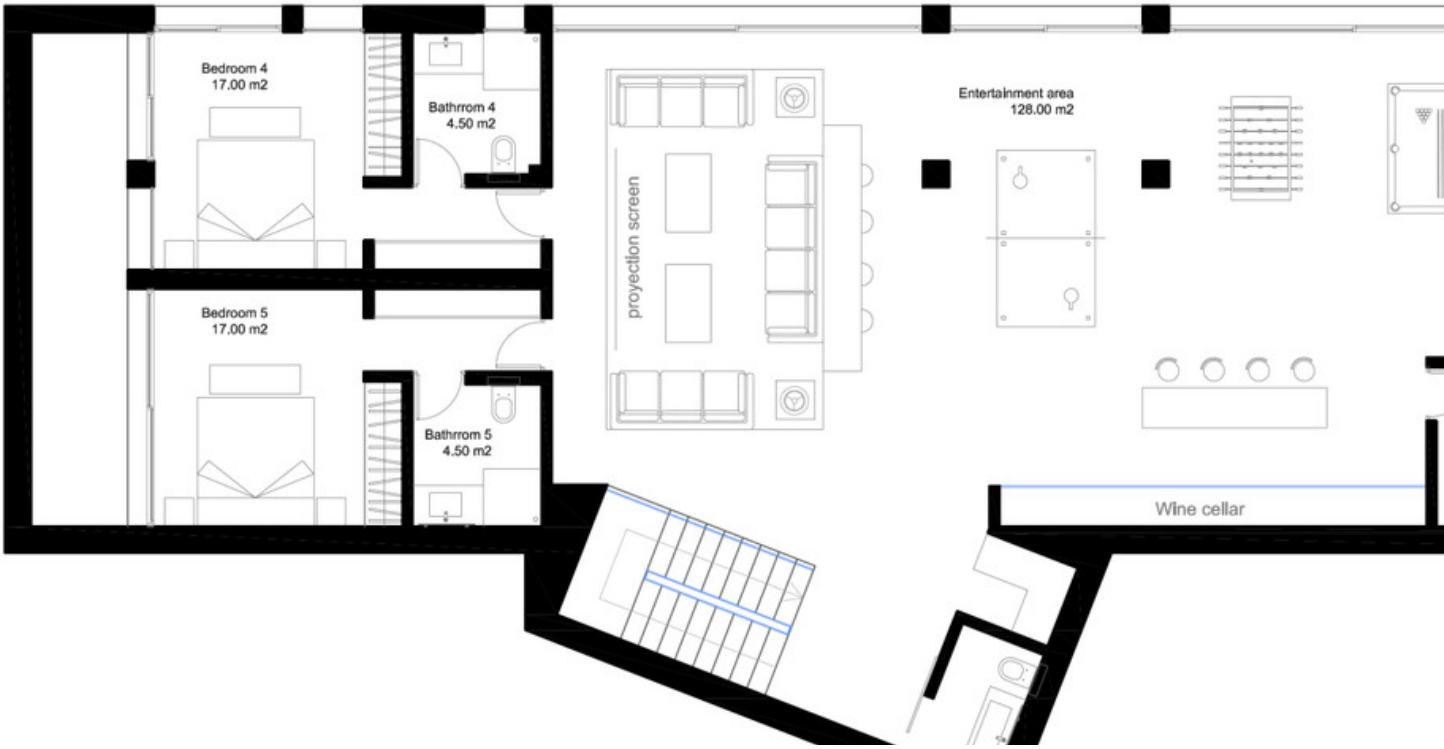

Sales - Plot - La Cala Golf

445.000€

La Cala Golf

Plot

2763 m2

Big plot with building license in La Cala golf. Sea and mountain views. Residential Plot, La Cala Golf, Costa del Sol. Garden/Plot 2763 m². Setting : Country, Mountain Pueblo, Close To Golf, Close To Schools, Close To Forest. Orientation : East, South East, South. Pool : Room For Pool. Views : Sea, Mountain, Golf, Panoramic. Utilities : Electricity, Drinkable Water. Category : Off Plan.

Setting

- ✓ Close To Golf
- ✓ Close To Forest

Orientation

- ✓ East
- ✓ South East
- ✓ South

Pool

- ✓ Room For Pool

Views

- ✓ Sea
- ✓ Mountain
- ✓ Golf
- ✓ Panoramic

Utilities

- ✓ Electricity
- ✓ Drinkable Water

Category

- ✓ Off Plan

FIRST FLOOR

GROUND FLOOR