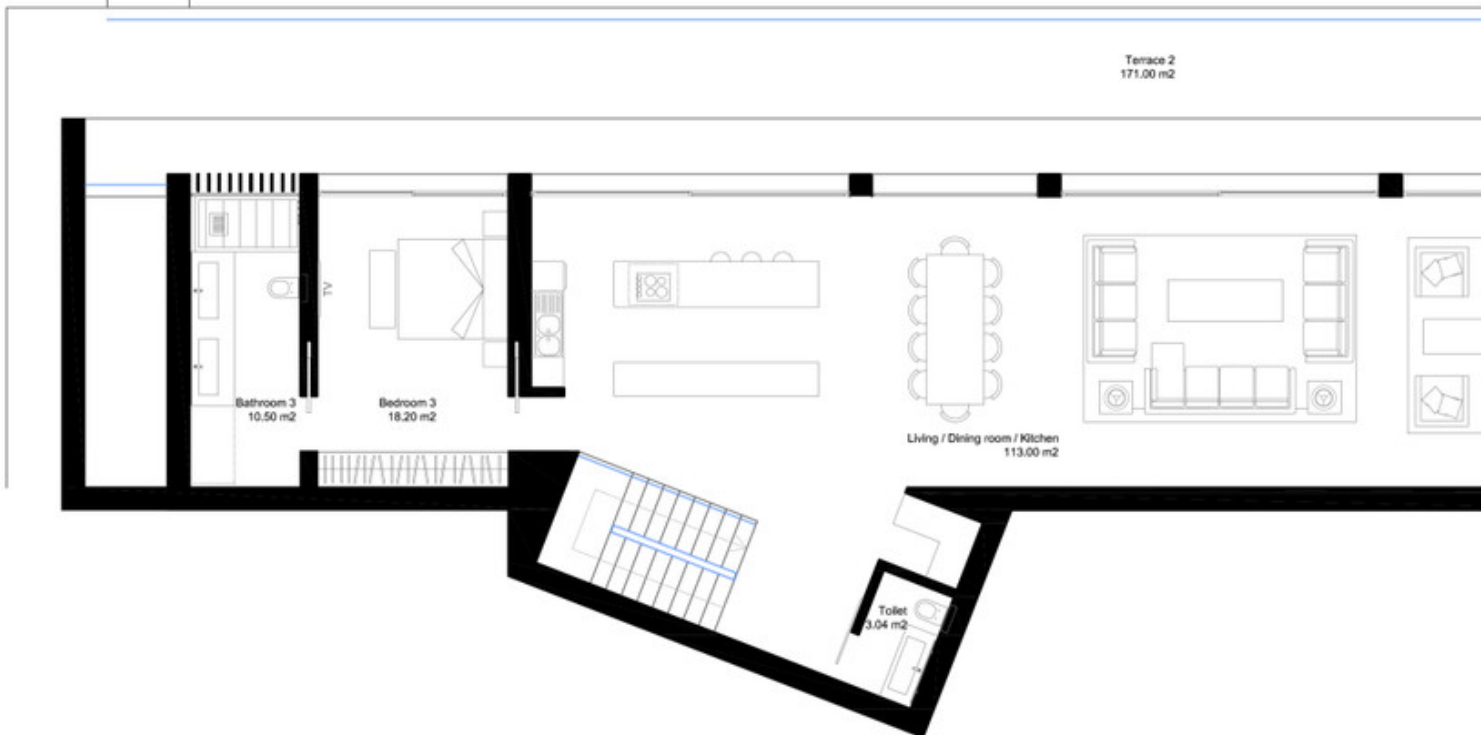

Sales - Plot - La Cala Golf

445.000€

La Cala Golf

Plot

2763 m2

Big plot with building license in La Cala golf. Sea and mountain views. Residential Plot, La Cala Golf, Costa del Sol. Garden/Plot 2763 m². Setting : Country, Mountain Pueblo, Close To Golf, Close To Schools, Close To Forest. Orientation : East, South East, South. Pool : Room For Pool. Views : Sea, Mountain, Golf, Panoramic. Utilities : Electricity, Drinkable Water. Category : Off Plan.

Setting

- ✓ Close To Golf
- ✓ Close To Forest

Orientation

- ✓ East
- ✓ South East
- ✓ South

Pool

- ✓ Room For Pool

Views

- ✓ Sea
- ✓ Mountain
- ✓ Golf
- ✓ Panoramic

Utilities

- ✓ Electricity
- ✓ Drinkable Water

Category

- ✓ Off Plan

FIRST FLOOR

GROUND FLOOR