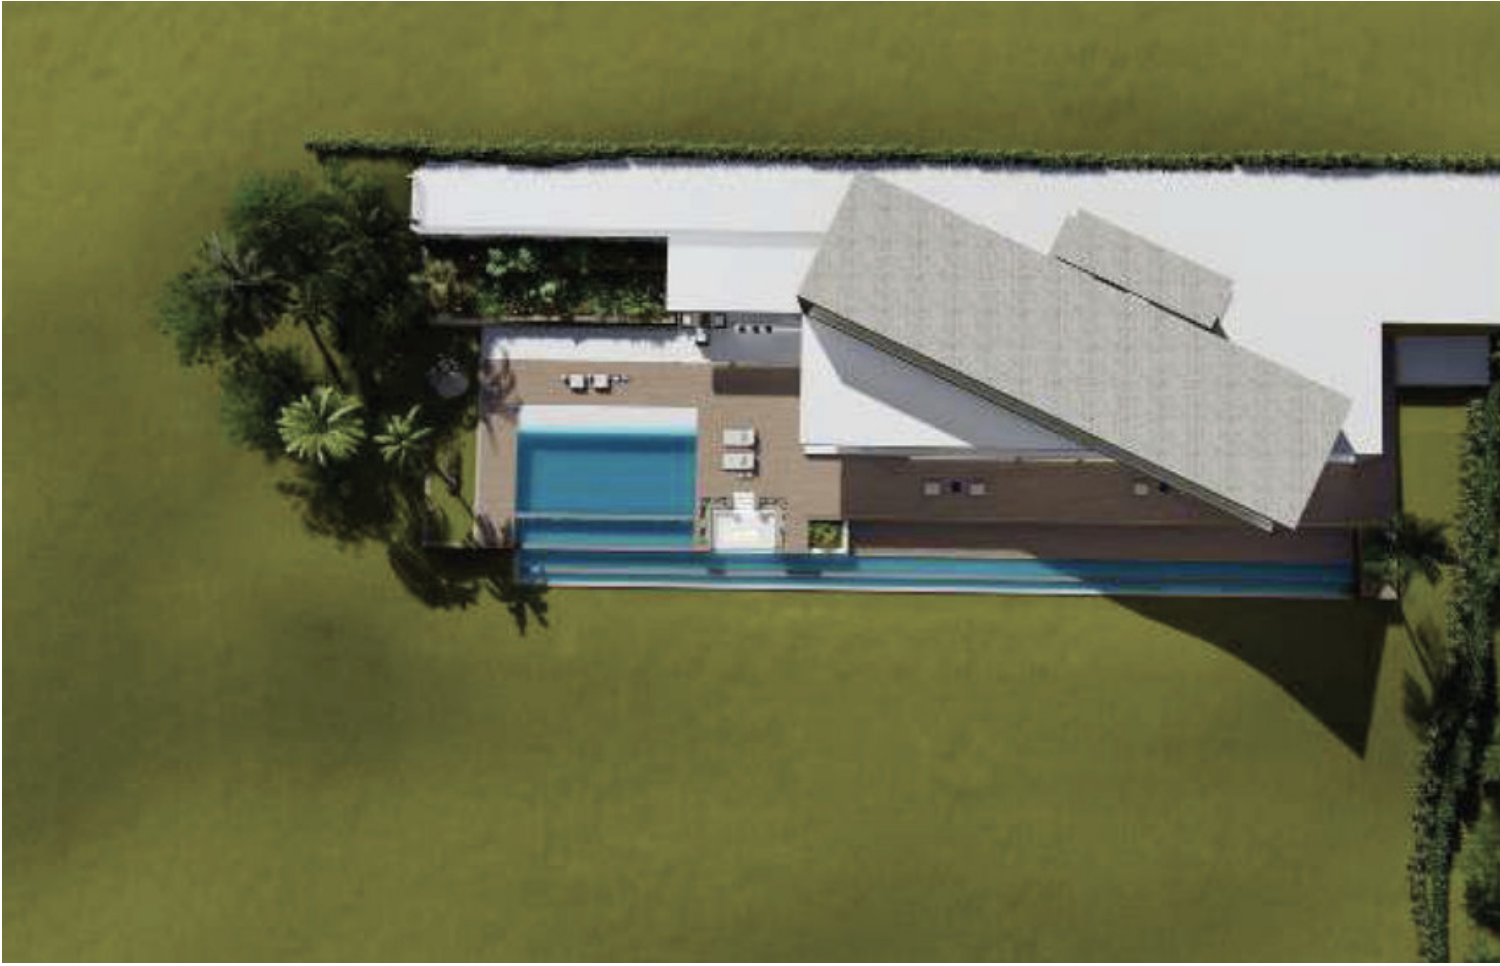

FIRST FLOOR

GROUND FLOOR