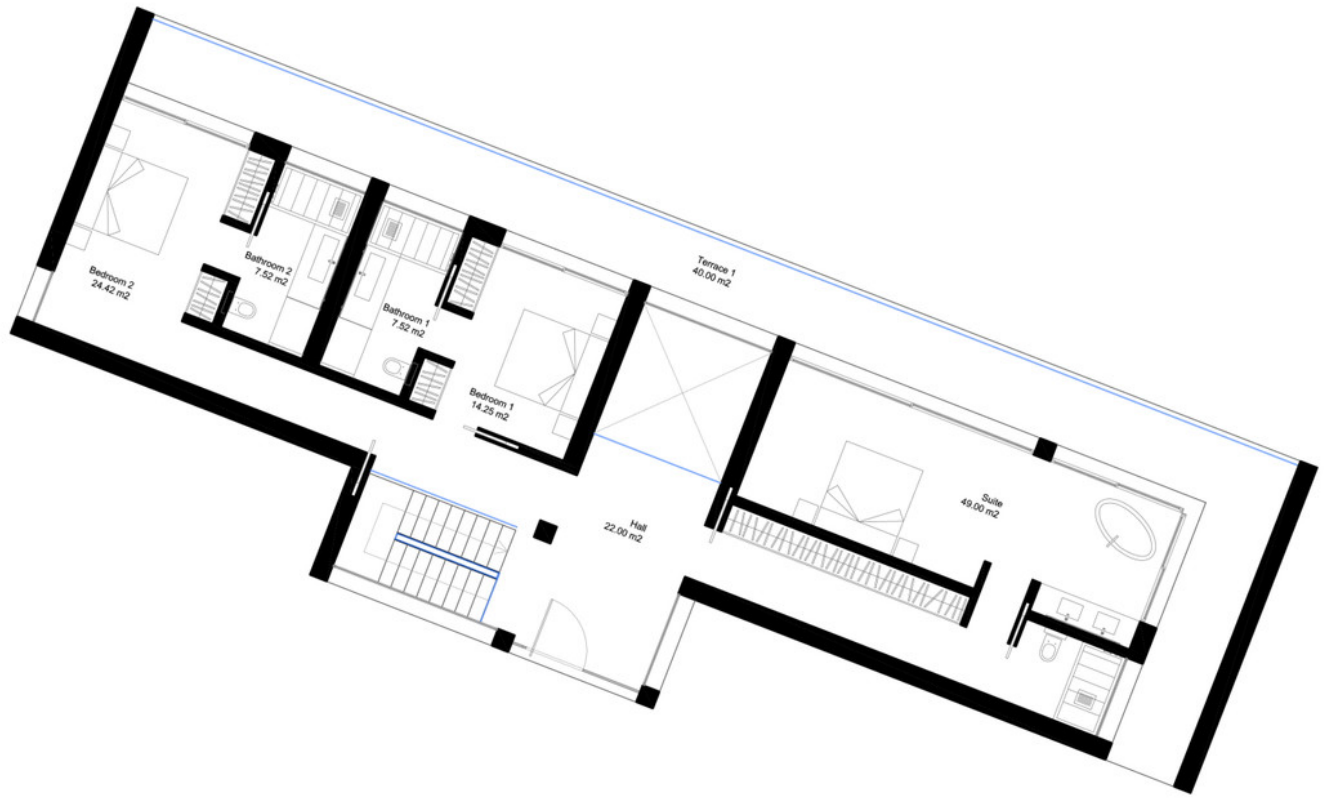

Sales - Plot - La Cala Golf

445.000€

La Cala Golf

Plot

2763 m2

Big plot with building license in La Cala golf. Sea and mountain views. Residential Plot, La Cala Golf, Costa del Sol. Garden/Plot 2763 m². Setting : Country, Mountain Pueblo, Close To Golf, Close To Schools, Close To Forest. Orientation : East, South East, South. Pool : Room For Pool. Views : Sea, Mountain, Golf, Panoramic. Utilities : Electricity, Drinkable Water. Category : Off Plan.

Setting

- ✓ Close To Golf
- ✓ Close To Forest

Orientation

- ✓ East
- ✓ South East
- ✓ South

Pool

- ✓ Room For Pool

Views

- ✓ Sea
- ✓ Mountain
- ✓ Golf
- ✓ Panoramic

Utilities

- ✓ Electricity
- ✓ Drinkable Water

Category

- ✓ Off Plan

FIRST FLOOR

GROUND FLOOR