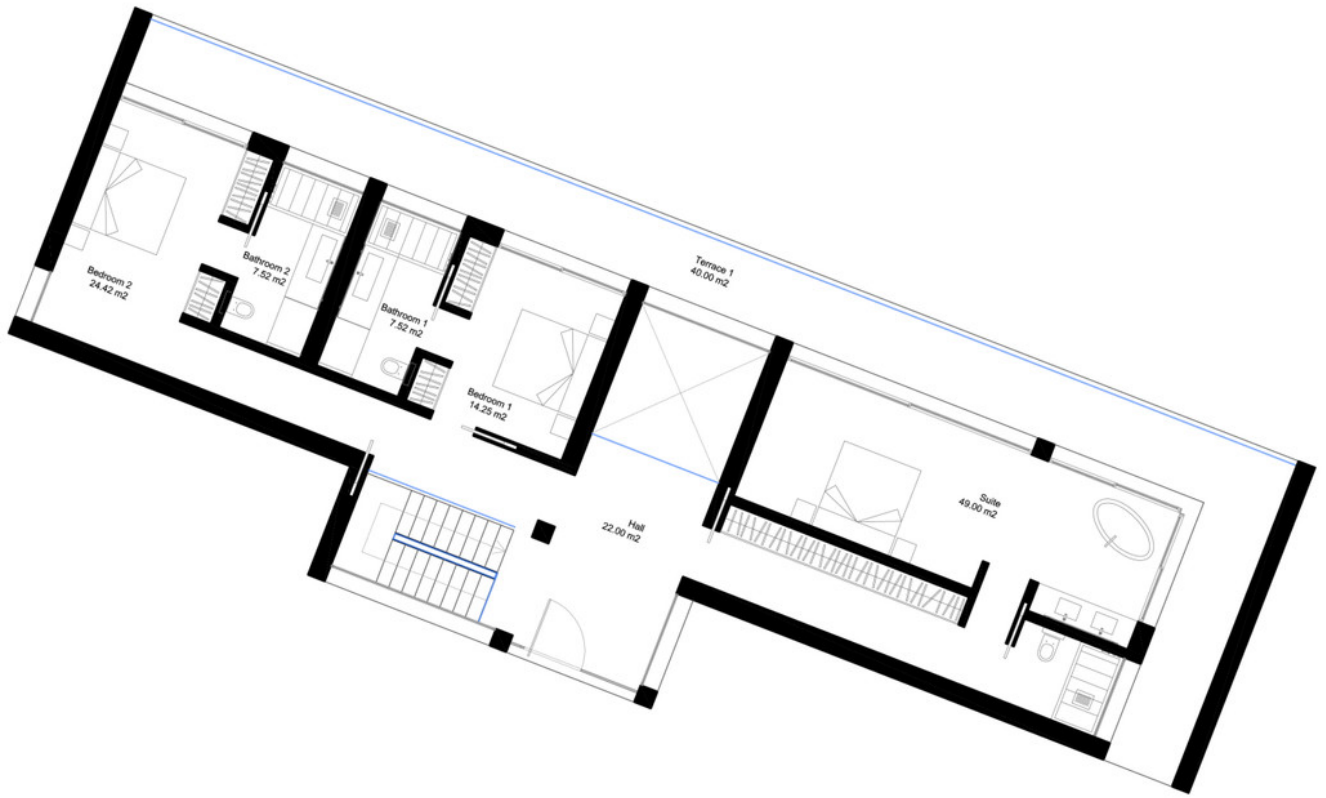

Sales - Plot - La Cala Golf

445.000€

La Cala Golf

Plot

2763 m2

Big plot with building license in La Cala golf. Sea and mountain views. Residential Plot, La Cala Golf, Costa del Sol. Garden/Plot 2763 m². Setting : Country, Mountain Pueblo, Close To Golf, Close To Schools, Close To Forest. Orientation : East, South East, South. Pool : Room For Pool. Views : Sea, Mountain, Golf, Panoramic. Utilities : Electricity, Drinkable Water. Category : Off Plan.

Setting

- ✓ Close To Golf
- ✓ Close To Forest

Orientation

- ✓ East
- ✓ South East
- ✓ South

Pool

- ✓ Room For Pool

Views

- ✓ Sea
- ✓ Mountain
- ✓ Golf
- ✓ Panoramic

Utilities

- ✓ Electricity
- ✓ Drinkable Water

Category

- ✓ Off Plan

FIRST FLOOR

GROUND FLOOR