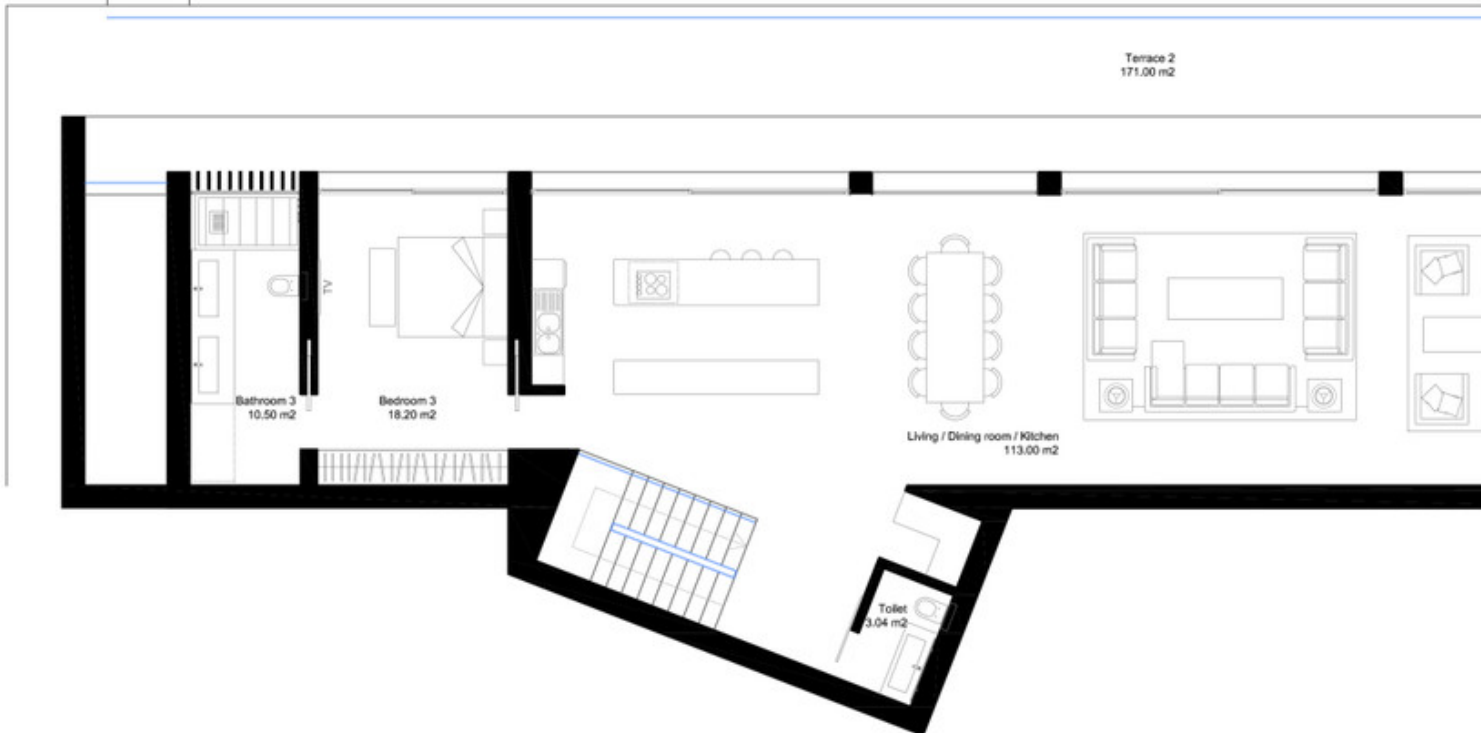

Sales - Plot - La Cala Golf

445.000€

La Cala Golf

Plot

2763 m2

Big plot with building license in La Cala golf. Sea and mountain views. Residential Plot, La Cala Golf, Costa del Sol. Garden/Plot 2763 m². Setting : Country, Mountain Pueblo, Close To Golf, Close To Schools, Close To Forest. Orientation : East, South East, South. Pool : Room For Pool. Views : Sea, Mountain, Golf, Panoramic. Utilities : Electricity, Drinkable Water. Category : Off Plan.

Setting

- ✓ Close To Golf
- ✓ Close To Forest

Orientation

- ✓ East
- ✓ South East
- ✓ South

Pool

- ✓ Room For Pool

Views

- ✓ Sea
- ✓ Mountain
- ✓ Golf
- ✓ Panoramic

Utilities

- ✓ Electricity
- ✓ Drinkable Water

Category

- ✓ Off Plan

FIRST FLOOR

GROUND FLOOR