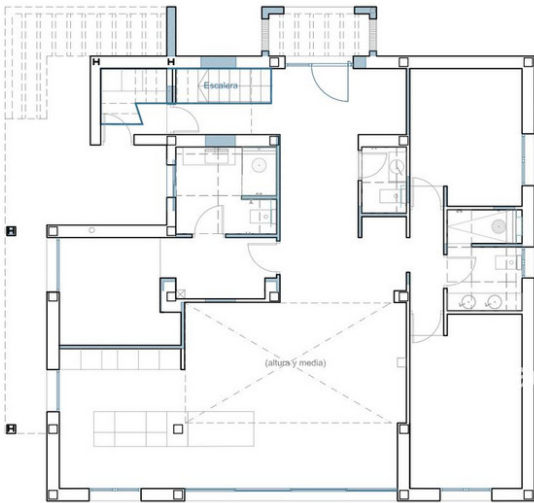

A modern breeze of Mediterranean living offering beautiful sea views, at just 10 minutes drive from Puerto Banús and the beach. A hidden gem renovated to the highest standards, the villas is set in Paraiso Alto, one of the most desired residential areas in Benahavis. Distributed on two levels, this exquisite and super private villa has been inspired by Ibizan architecture. It is offering open living areas with floor-to-ceiling windows that flood the space with natural daylight and connect the interiors with the outdoor areas, surrounded by natural stone and lush vegetation. The villa comprises: open-plan living room with fireplace and dining area, fully fitted kitchen; 4 bedrooms (2 of which are en-suite), guest toilet; access to a covered terrace leading to the garden, infinity pool with integrated sun beds, sundeck, pergola with BBQ plus dining and chill out areas. The property offers under-floor heating in bathrooms and security system. Sunset terrace with a moonlight cinema ideal to relax while enjoying the beautiful sea views.

7b2ad3a8d9

7b2ad3a8d9

PLANTA BAJA

PLANTA PRIMERA