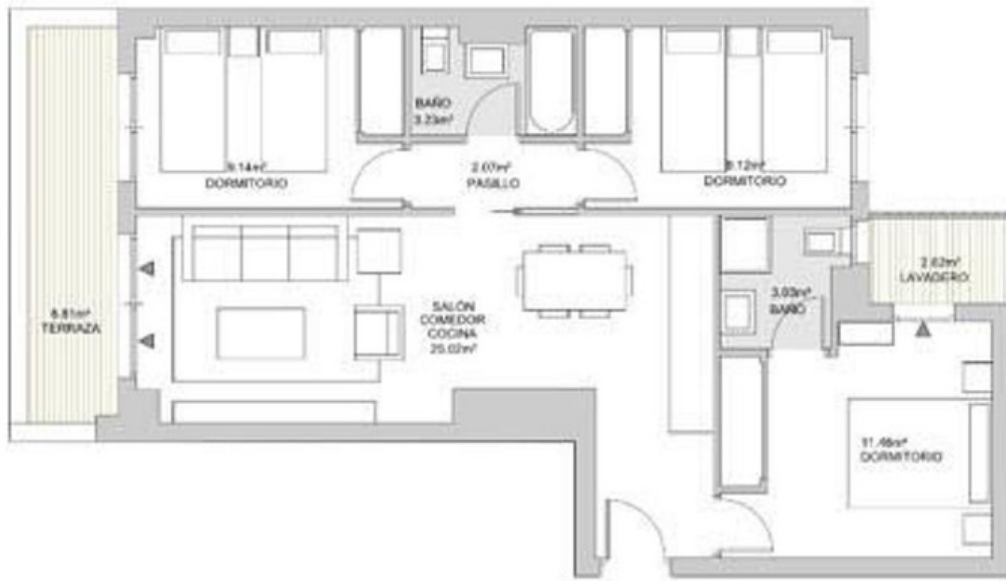

PORTA

RESUMEN

Total s...

Total s...

Total s...

RESUMEN

Total s...

Total s...

Total s...

RESUMEN

Superficie

Superficie

Nota: Cu...