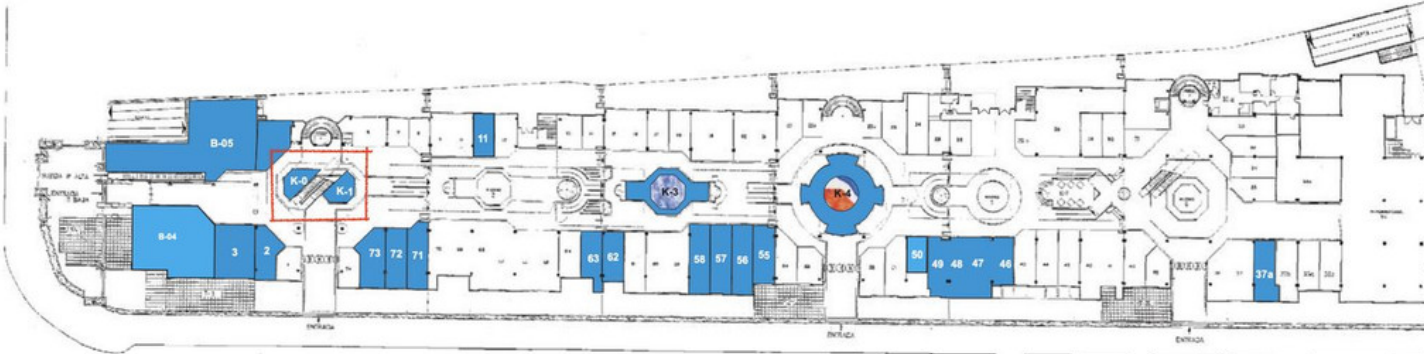

Sales - Commercial - Puerto Banús  
160.000€

www.mibgroup.es  
+34 662 58 96 58  
info@mibgroup.es

Ref.-ID: MIBGR2556296

Puerto Banús

Commercial

This commercial space is located in a commercial center in the heart of Puerto Banus, only minutes from all restaurants and shops. Kiosko located in the ground floor level of a Commercial center , with walking client access. comprises space of 40 m2 where can be build as kiosk or offices.

**Climate Control**

- ✓ Air Conditioning

**Features**

- ✓ Restaurant On Site

PLANTA ALTA

PLANTA BAJA

PLANTA BAJA