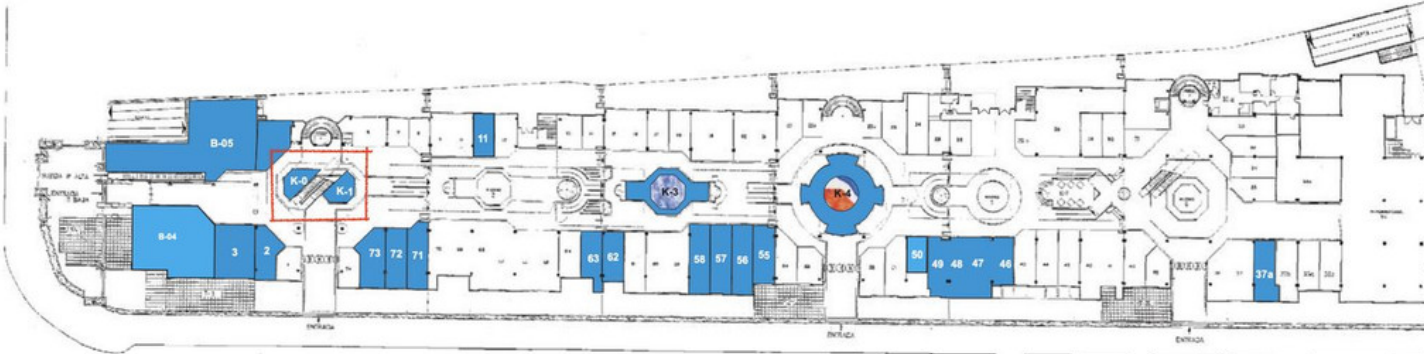

Sales - Commercial - Puerto Banús  
160.000€

www.mibgroup.es  
+34 662 58 96 58  
info@mibgroup.es

Ref.-ID: MIBGR2556296

Puerto Banús

Commercial

This commercial space is located in a commercial center in the heart of Puerto Banus, only minutes from all restaurants and shops. Kiosko located in the ground floor level of a Commercial center , with walking client access. comprises space of 40 m2 where can be build as kiosko or offices.

**Climate Control**

- ✓ Air Conditioning

**Features**

- ✓ Restaurant On Site

PLANTA ALTA

PLANTA BAJA

PLANTA BAJA