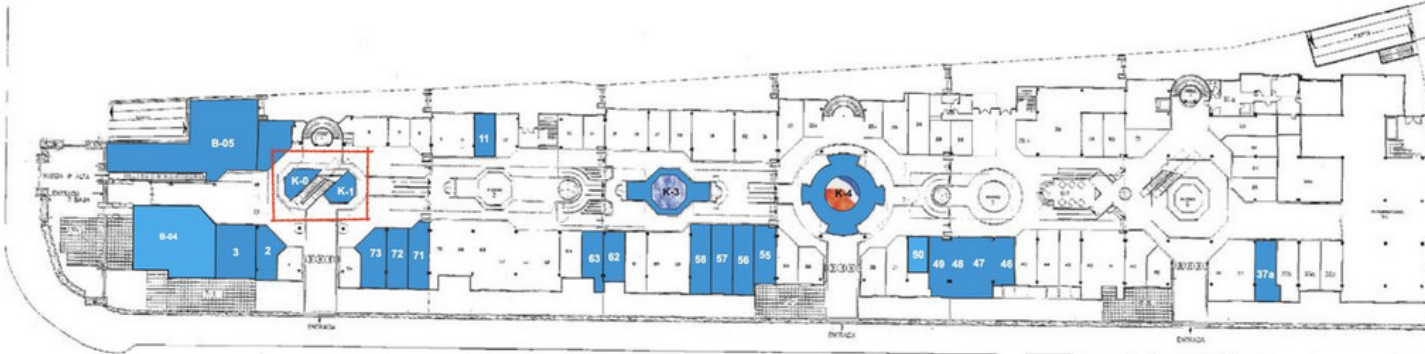

Sales - Commercial - Puerto Banús  
188.000€

www.mibgroup.es  
+34 662 58 96 58  
info@mibgroup.es

Ref.-ID: MIBGR2558342

Puerto Banús

Commercial

 47 m2

Office, Puerto Banús, Costa del Sol. Built 47 m<sup>2</sup>. Setting : Close To Port, Close To Sea. Condition : Good. Utilities : Electricity. Category : Bargain, Investment.

PLANTA ALTA

PLANTA BAJA

PLANTA ALTA