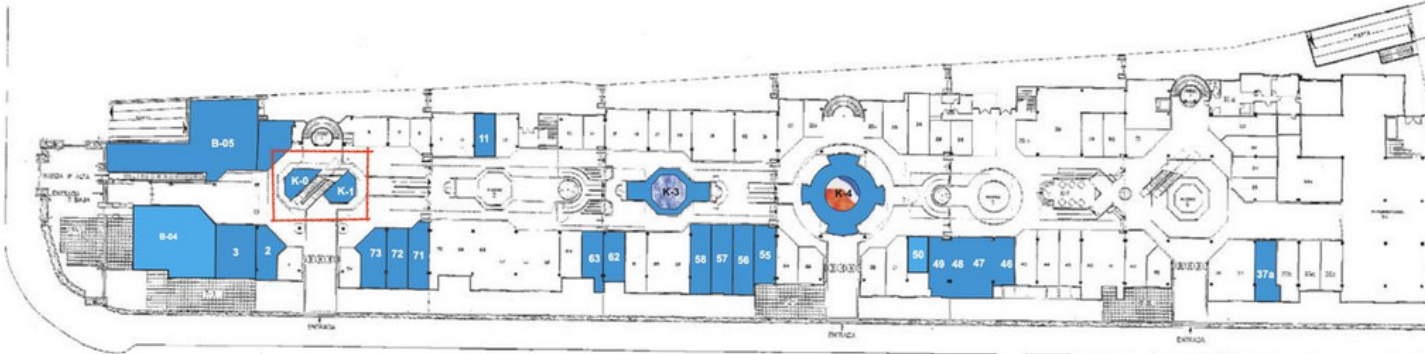

Sales - Commercial - Puerto Banús
188.000€

www.mibgroup.es
+34 662 58 96 58
info@mibgroup.es

Ref.-ID: MIBGR2558342

Puerto Banús

Commercial

 47 m2

Office, Puerto Banús, Costa del Sol. Built 47 m². Setting : Close To Port, Close To Sea. Condition : Good. Utilities : Electricity. Category : Bargain, Investment.

PLANTA ALTA

PLANTA BAJA

PLANTA ALTA