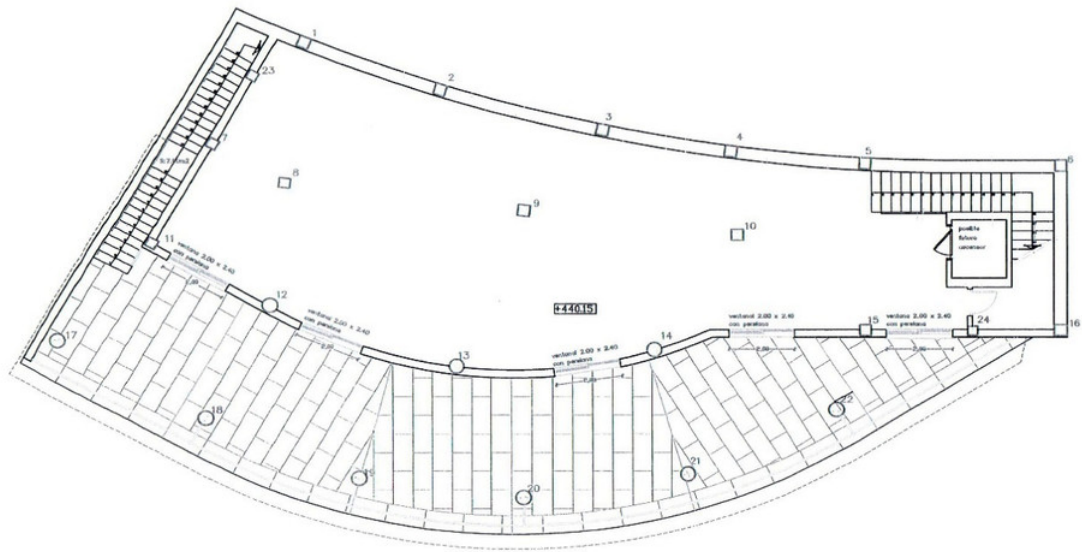

Ref.-ID: MIBGR3540844

La Mairena

Commercial

Brand new contemporary building on a 2.849m2 plot suitable as a social club with restaurant or similar with amazing panoramic views from the top of the hill in La Mairena, ready to request a license to start working.

Parking

- ✓ Street

ALZADO SUR, CLUB SOCIAL en OJEN

ALZADO NORTE, CLUB SOCIAL en OJEN

PLANTA SEMISOTANO, CLUB SOCIAL en OJEN