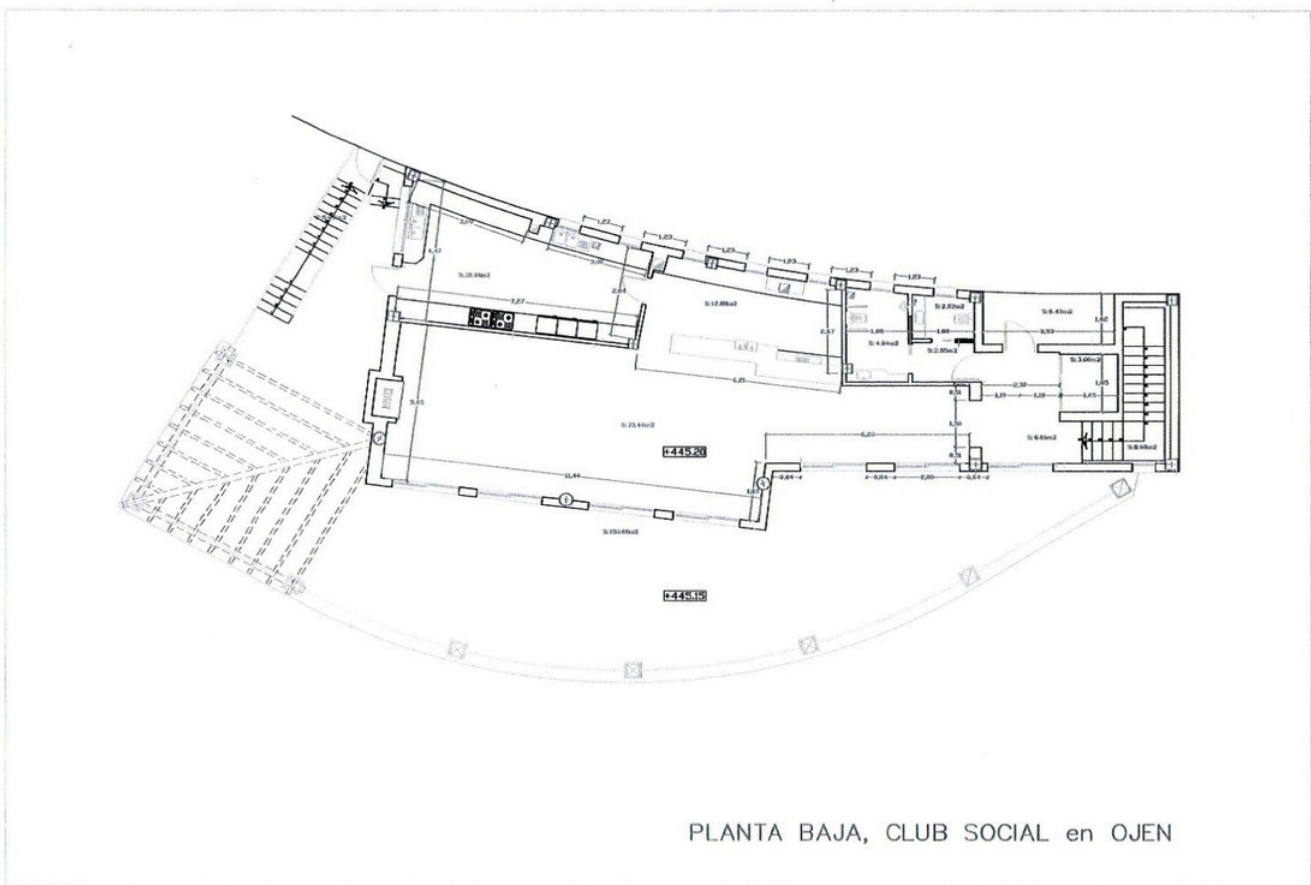

Ref.-ID: MIBGR3540844

La Mairena

Commercial

Brand new contemporary building on a 2.849m2 plot suitable as a social club with restaurant or similar with amazing panoramic views from the top of the hill in La Mairena, ready to request a license to start working.

Parking

- ✓ Street

ALZADO SUR, CLUB SOCIAL en OJEN

ALZADO NORTE, CLUB SOCIAL en OJEN

PLANTA SEMISOTANO, CLUB SOCIAL en OJEN