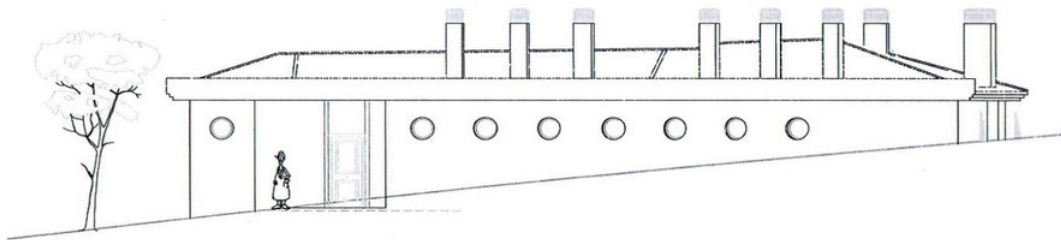

Ref.-ID: MIBGR3540844

La Mairena

Commercial

Brand new contemporary building on a 2.849m2 plot suitable as a social club with restaurant or similar with amazing panoramic views from the top of the hill in La Mairena, ready to request a license to start working.

Parking

- ✓ Street

ALZADO SUR, CLUB SOCIAL en OJEN

ALZADO NORTE, CLUB SOCIAL en OJEN

PLANTA SEMISOTANO, CLUB SOCIAL en OJEN