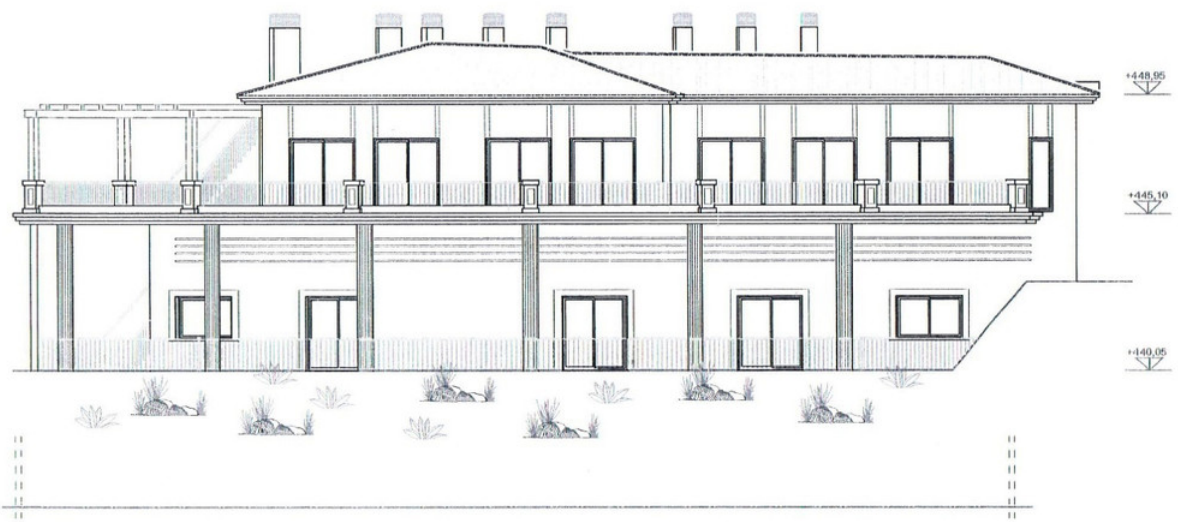

Ref.-ID: MIBGR3540844

La Mairena

Commercial

Brand new contemporary building on a 2.849m2 plot suitable as a social club with restaurant or similar with amazing panoramic views from the top of the hill in La Mairena, ready to request a license to start working.

Setting

- ✓ Close To Golf
- ✓ Urbanisation

Views

- ✓ Sea
- ✓ Mountain
- ✓ Country
- ✓ Panoramic

Category

- ✓ Contemporary

Orientation

- ✓ South
- ✓ South West

Parking

- ✓ Street

ALZADO SUR, CLUB SOCIAL en OJEN

ALZADO NORTE, CLUB SOCIAL en OJEN

PLANTA SEMISOTANO, CLUB SOCIAL en OJEN