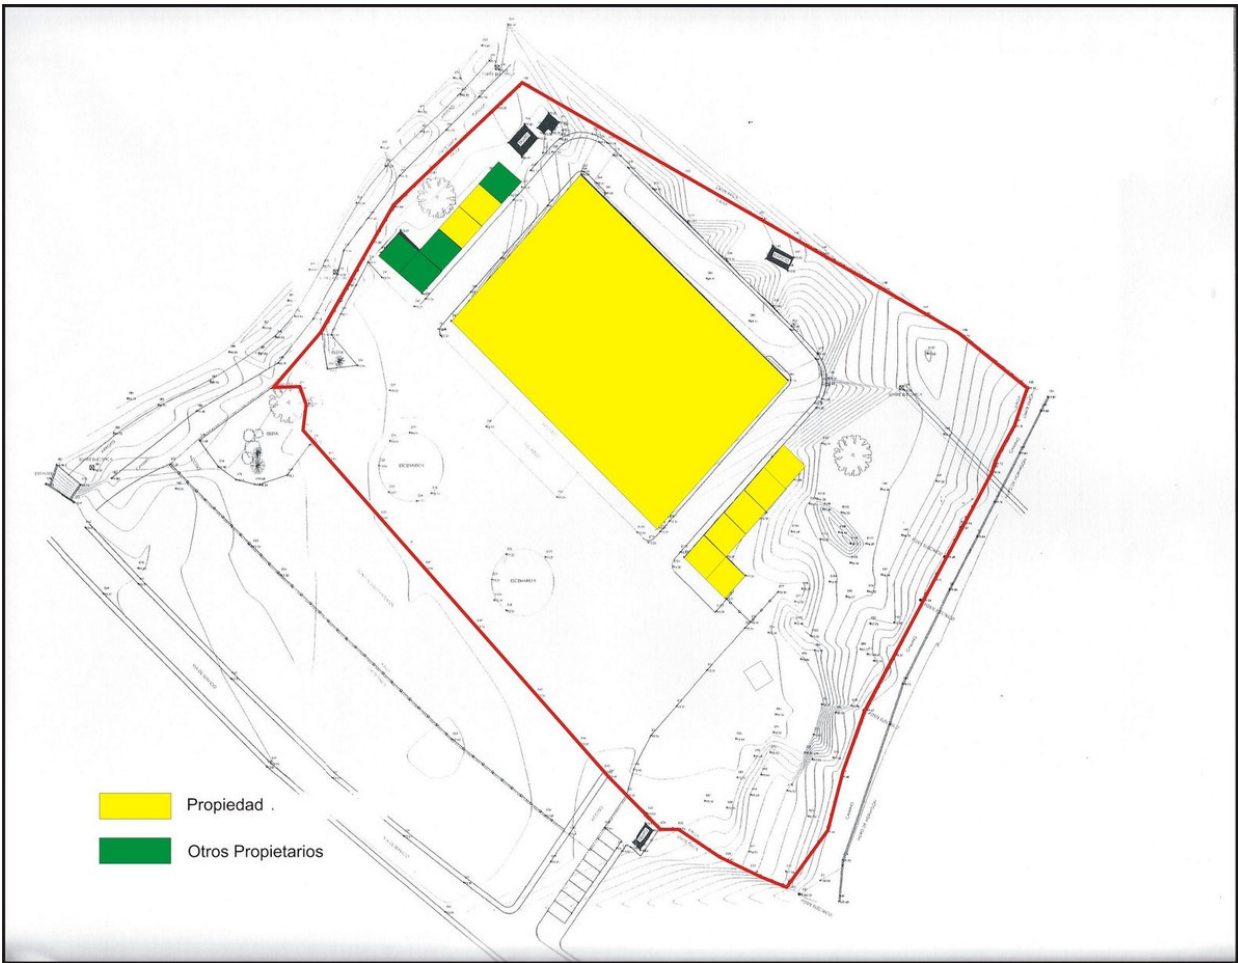

Ref.-ID: MIBGR3600986

Cancelada

Commercial

 7662 m2

 18375 m2

commercial Plot for sale in CANCELADA area in expansion with new projects, The plot is fully commercial, with a building with size of 7.665 m2 build, interesting plot to commercial platform.

Views

✓ Street

Parking

✓ Underground

ARQUITECTURA	ARQUITECTO	
PROYECTO	PROYECTO DE LA 1ª FASE DE AMPLIACION Y REFORMA DE CARLOS DOMINGUEZ-HUTERAN EN CA-340 PALMIRA ESTACION PALMIRA	
Nº	3	ESCALA 1:100
PLANO	PLANTA ALTA REFORMADA	
PROYECTOR	TWO MAC-2010 S.A.	