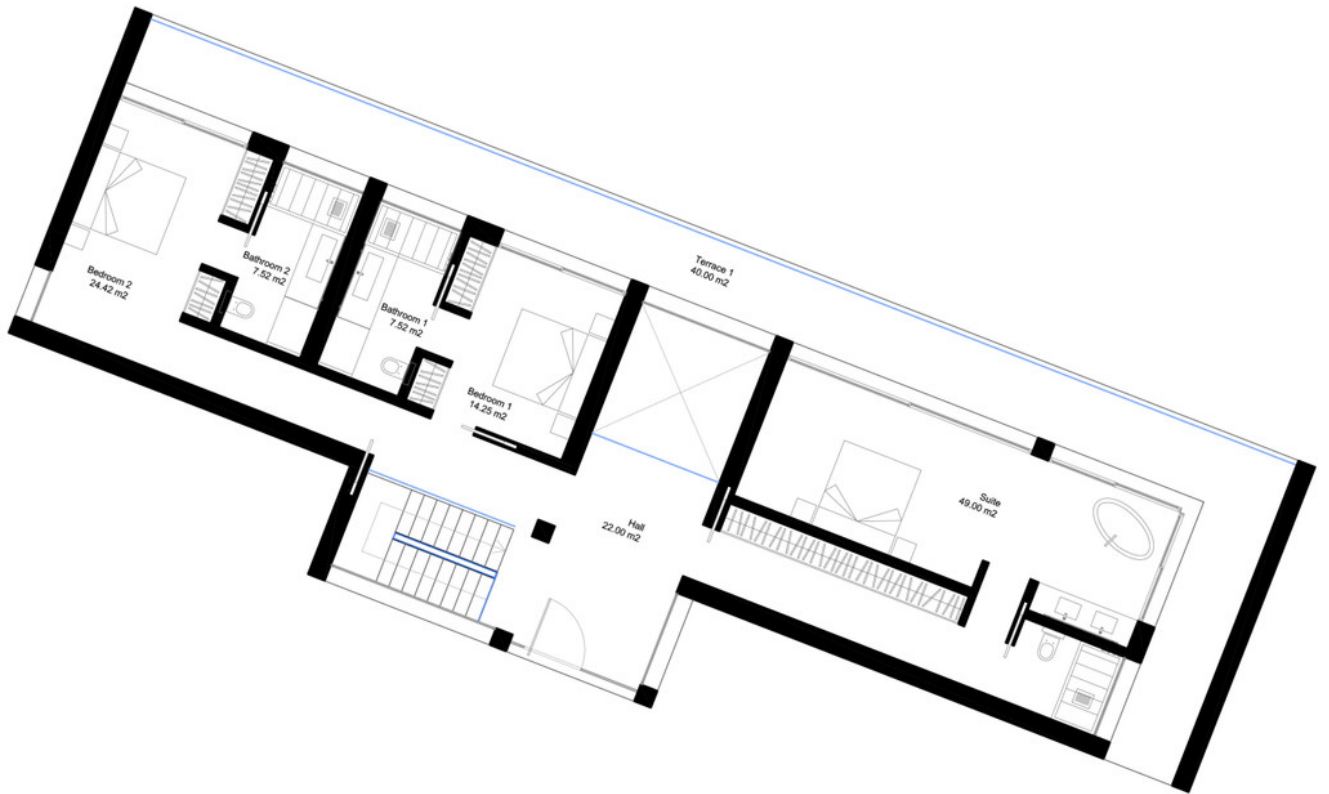

Ref.-ID: MIBGR3735283

La Cala Golf

Plot

2763 m2

Big plot with building license in La Cala golf. Sea and mountain views. Residential Plot, La Cala Golf, Costa del Sol. Garden/Plot 2763 m². Setting : Country, Mountain Pueblo, Close To Golf, Close To Schools, Close To Forest. Orientation : East, South East, South. Pool : Room For Pool. Views : Sea, Mountain, Golf, Panoramic. Utilities : Electricity, Drinkable Water. Category : Off Plan.

Setting

- ✓ Close To Golf
- ✓ Close To Forest

Orientation

- ✓ East
- ✓ South East
- ✓ South

Pool

- ✓ Room For Pool

Views

- ✓ Sea
- ✓ Mountain
- ✓ Golf
- ✓ Panoramic

Utilities

- ✓ Electricity
- ✓ Drinkable Water

Category

- ✓ Off Plan

Terrace 2
171.00 m²

GROUND FLOOR