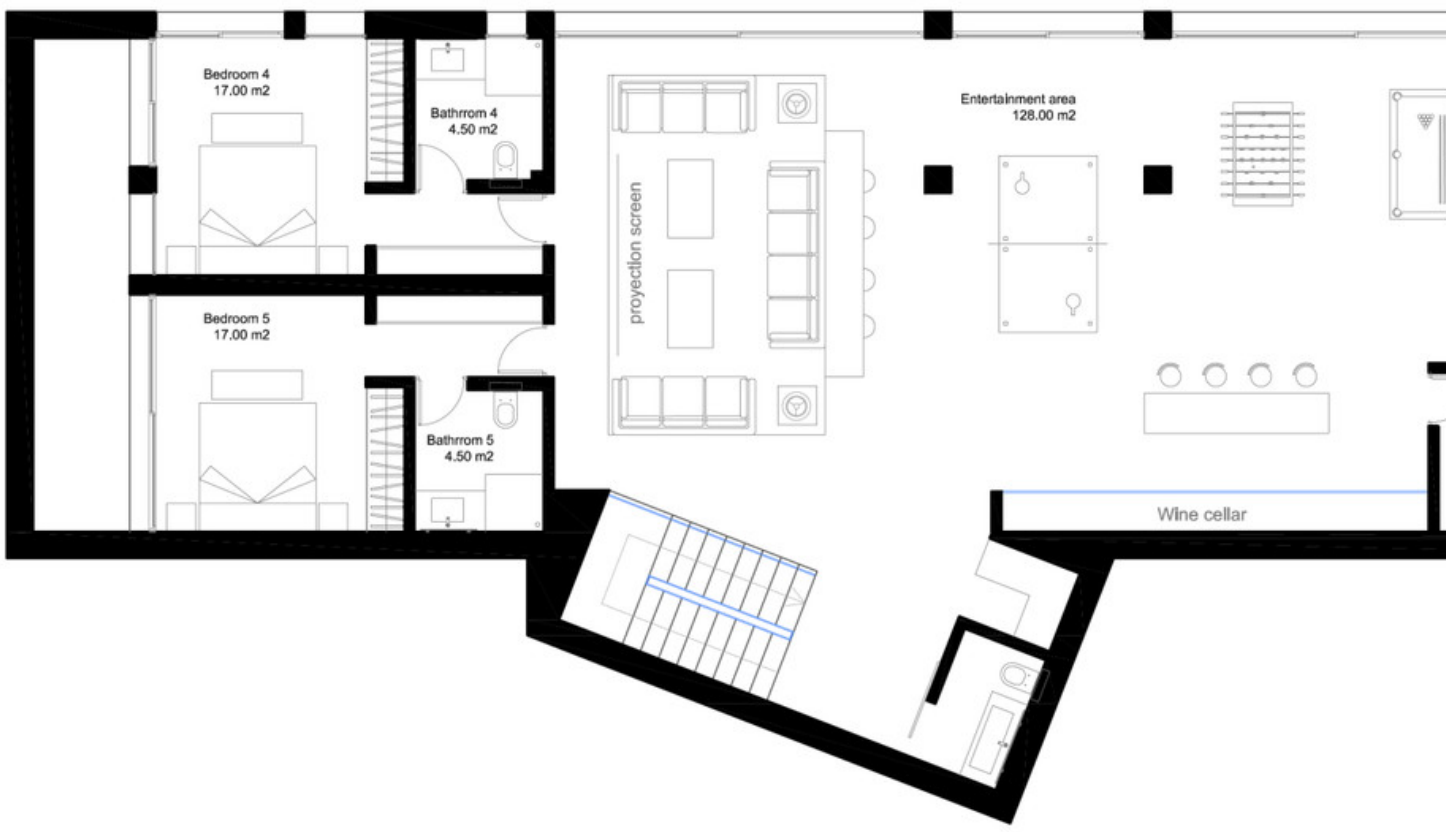

Ref.-ID: MIBGR3735283

La Cala Golf

Plot

2763 m2

Big plot with building license in La Cala golf. Sea and mountain views. Residential Plot, La Cala Golf, Costa del Sol. Garden/Plot 2763 m². Setting : Country, Mountain Pueblo, Close To Golf, Close To Schools, Close To Forest. Orientation : East, South East, South. Pool : Room For Pool. Views : Sea, Mountain, Golf, Panoramic. Utilities : Electricity, Drinkable Water. Category : Off Plan.

Setting

- ✓ Close To Golf
- ✓ Close To Forest

Orientation

- ✓ East
- ✓ South East
- ✓ South

Pool

- ✓ Room For Pool

Views

- ✓ Sea
- ✓ Mountain
- ✓ Golf
- ✓ Panoramic

Utilities

- ✓ Electricity
- ✓ Drinkable Water

Category

- ✓ Off Plan

Terrace 2
171.00 m²

GROUND FLOOR