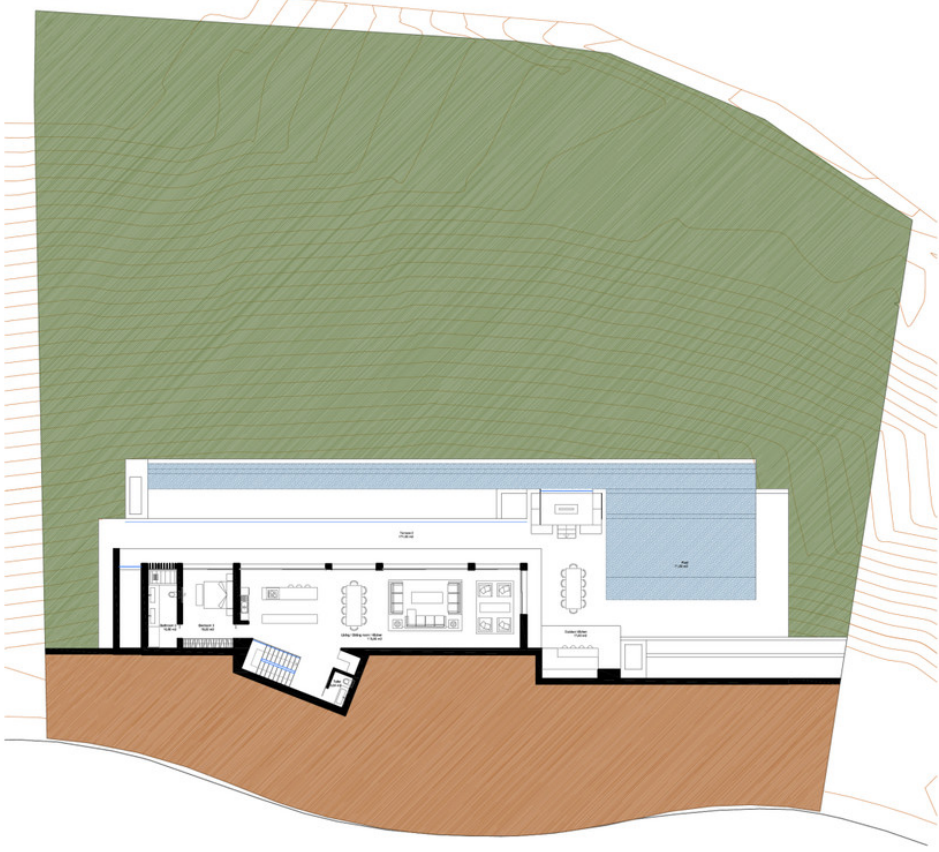

Ref.-ID: MIBGR3735283

La Cala Golf

Plot

2763 m2

Big plot with building license in La Cala golf. Sea and mountain views. Residential Plot, La Cala Golf, Costa del Sol. Garden/Plot 2763 m<sup>2</sup>. Setting : Country, Mountain Pueblo, Close To Golf, Close To Schools, Close To Forest. Orientation : East, South East, South. Pool : Room For Pool. Views : Sea, Mountain, Golf, Panoramic. Utilities : Electricity, Drinkable Water. Category : Off Plan.

**Setting**

- ✓ Close To Golf
- ✓ Close To Forest

**Orientation**

- ✓ East
- ✓ South East
- ✓ South

**Pool**

- ✓ Room For Pool

**Views**

- ✓ Sea
- ✓ Mountain
- ✓ Golf
- ✓ Panoramic

**Utilities**

- ✓ Electricity
- ✓ Drinkable Water

**Category**

- ✓ Off Plan

Terrace 2  
171.00 m<sup>2</sup>

# GROUND FLOOR