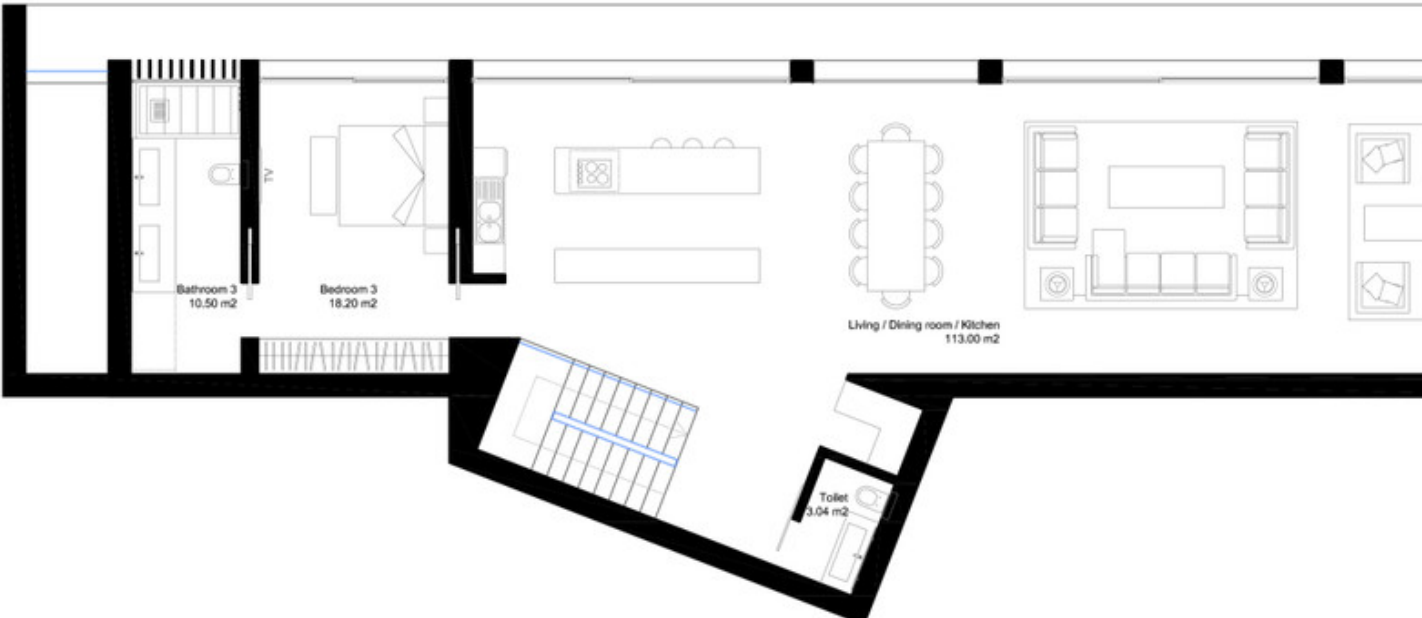

Ref.-ID: MIBGR3735283

La Cala Golf

Plot

2763 m2

Big plot with building license in La Cala golf. Sea and mountain views. Residential Plot, La Cala Golf, Costa del Sol. Garden/Plot 2763 m². Setting : Country, Mountain Pueblo, Close To Golf, Close To Schools, Close To Forest. Orientation : East, South East, South. Pool : Room For Pool. Views : Sea, Mountain, Golf, Panoramic. Utilities : Electricity, Drinkable Water. Category : Off Plan.

Setting

- ✓ Close To Golf
- ✓ Close To Forest

Orientation

- ✓ East
- ✓ South East
- ✓ South

Pool

- ✓ Room For Pool

Views

- ✓ Sea
- ✓ Mountain
- ✓ Golf
- ✓ Panoramic

Utilities

- ✓ Electricity
- ✓ Drinkable Water

Category

- ✓ Off Plan

Terrace 2
171.00 m²

GROUND FLOOR