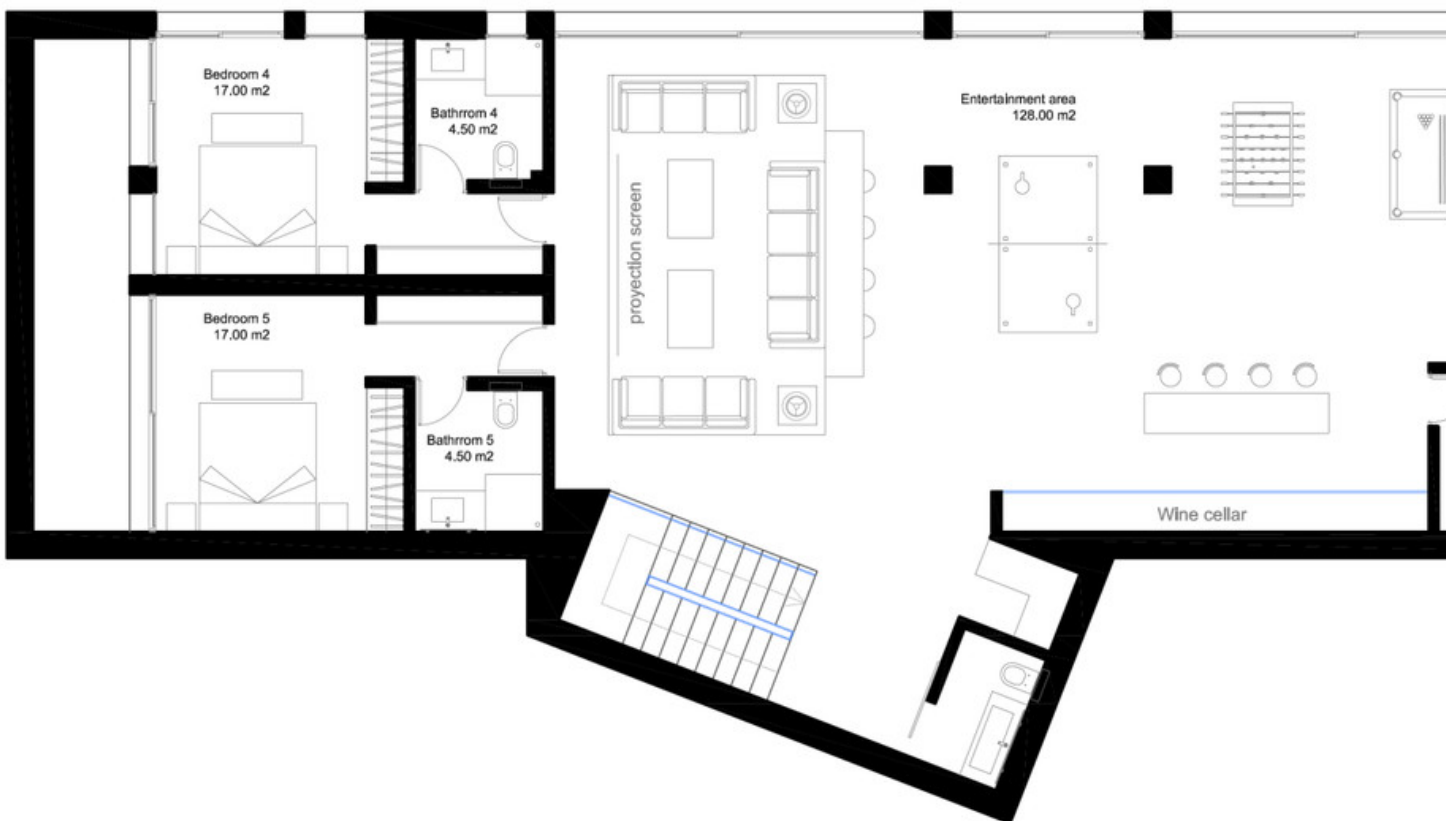

Ref.-ID: MIBGR3735283

La Cala Golf

Plot

2763 m2

Big plot with building license in La Cala golf. Sea and mountain views. Residential Plot, La Cala Golf, Costa del Sol. Garden/Plot 2763 m<sup>2</sup>. Setting : Country, Mountain Pueblo, Close To Golf, Close To Schools, Close To Forest. Orientation : East, South East, South. Pool : Room For Pool. Views : Sea, Mountain, Golf, Panoramic. Utilities : Electricity, Drinkable Water. Category : Off Plan.

**Utilities**

- ✓ Electricity
- ✓ Drinkable Water

**Category**

- ✓ Off Plan

Terrace 2  
171.00 m<sup>2</sup>

# GROUND FLOOR