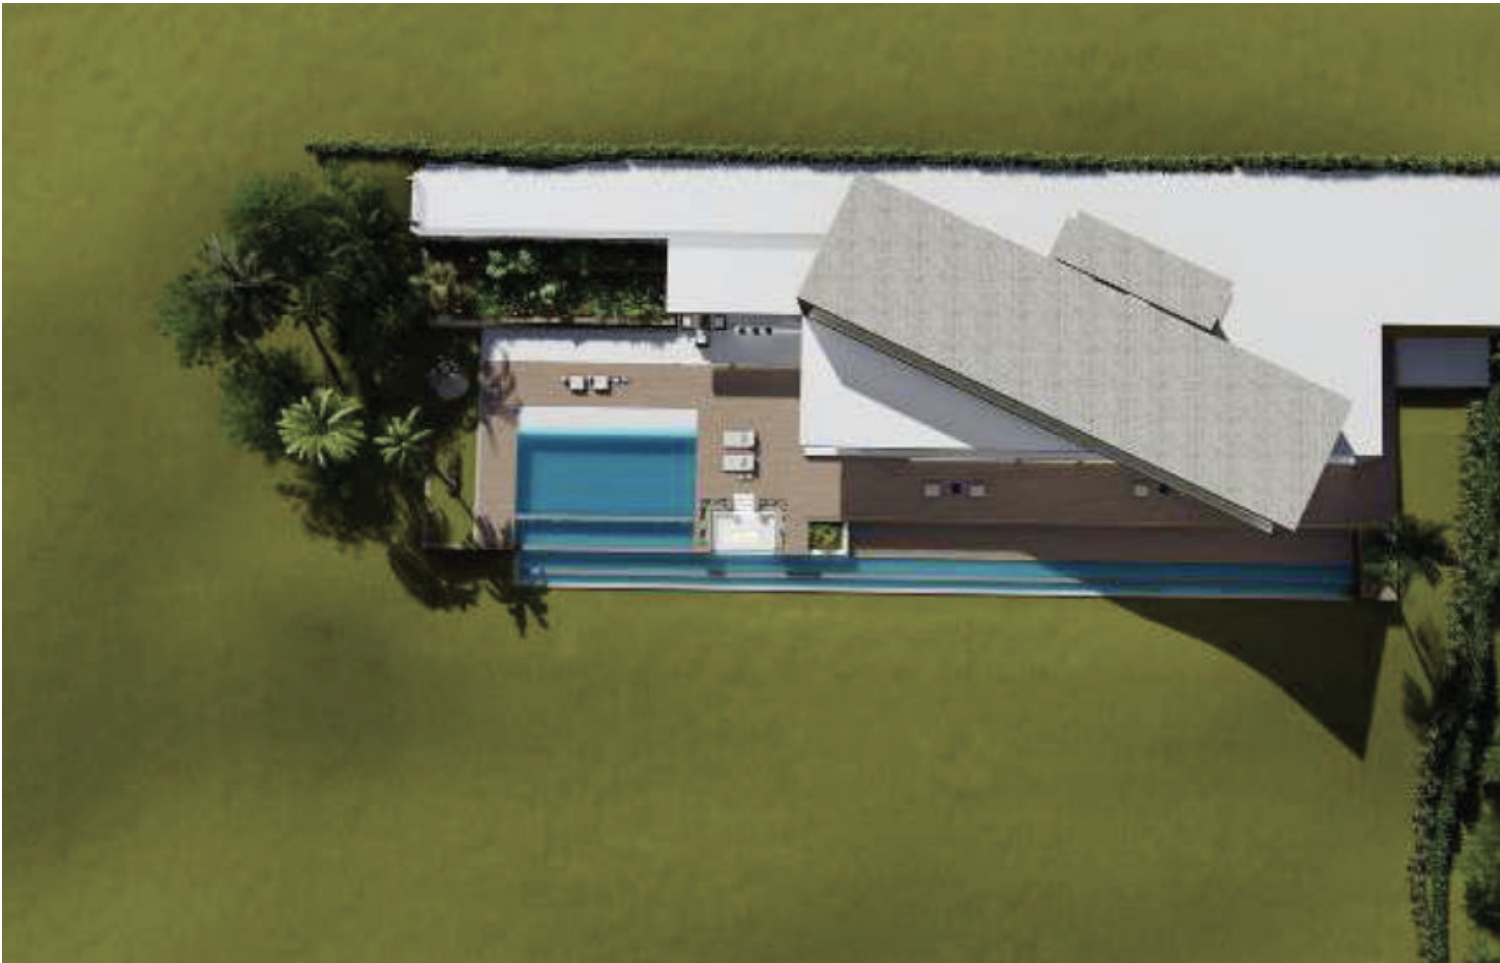

Ref.-ID: MIBGR3735283

La Cala Golf

Plot

2763 m2

Big plot with building license in La Cala golf. Sea and mountain views. Residential Plot, La Cala Golf, Costa del Sol. Garden/Plot 2763 m². Setting : Country, Mountain Pueblo, Close To Golf, Close To Schools, Close To Forest. Orientation : East, South East, South. Pool : Room For Pool. Views : Sea, Mountain, Golf, Panoramic. Utilities : Electricity, Drinkable Water. Category : Off Plan.

Setting

- ✓ Close To Golf
- ✓ Close To Forest

Orientation

- ✓ East
- ✓ South East
- ✓ South

Pool

- ✓ Room For Pool

Views

- ✓ Sea
- ✓ Mountain
- ✓ Golf
- ✓ Panoramic

Utilities

- ✓ Electricity
- ✓ Drinkable Water

Category

- ✓ Off Plan

Terrace 2
171.00 m²

GROUND FLOOR