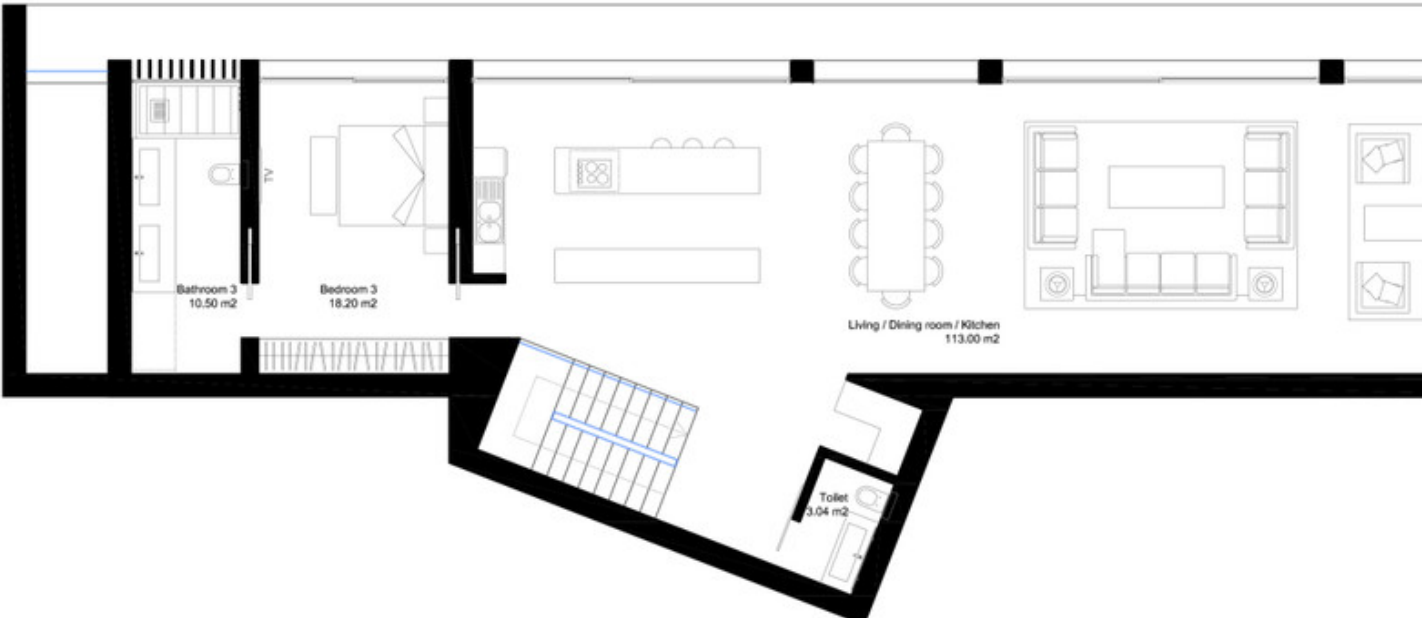

Ref.-ID: MIBGR3735283

La Cala Golf

Plot

2763 m2

Big plot with building license in La Cala golf. Sea and mountain views. Residential Plot, La Cala Golf, Costa del Sol. Garden/Plot 2763 m<sup>2</sup>. Setting : Country, Mountain Pueblo, Close To Golf, Close To Schools, Close To Forest. Orientation : East, South East, South. Pool : Room For Pool. Views : Sea, Mountain, Golf, Panoramic. Utilities : Electricity, Drinkable Water. Category : Off Plan.

**Utilities**

- ✓ Electricity
- ✓ Drinkable Water

**Category**

- ✓ Off Plan

Terrace 2  
171.00 m<sup>2</sup>

# GROUND FLOOR