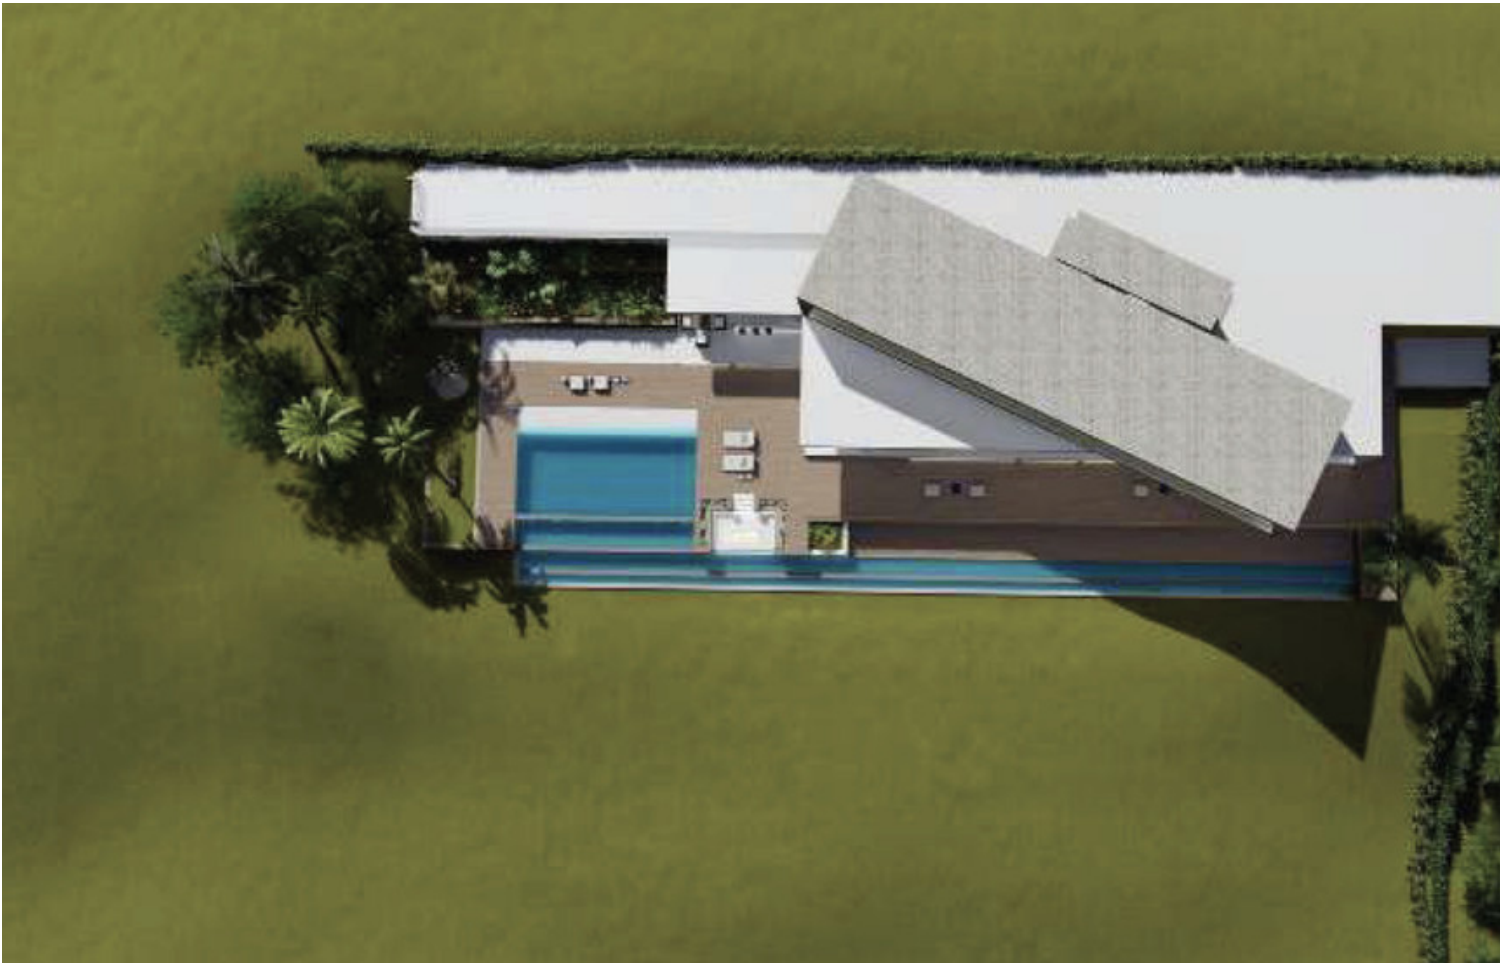

Ref.-ID: MIBGR3735283

La Cala Golf

Plot

2763 m2

Big plot with building license in La Cala golf. Sea and mountain views. Residential Plot, La Cala Golf, Costa del Sol. Garden/Plot 2763 m<sup>2</sup>. Setting : Country, Mountain Pueblo, Close To Golf, Close To Schools, Close To Forest. Orientation : East, South East, South. Pool : Room For Pool. Views : Sea, Mountain, Golf, Panoramic. Utilities : Electricity, Drinkable Water. Category : Off Plan.

**Setting**

- ✓ Close To Golf
- ✓ Close To Forest

**Orientation**

- ✓ East
- ✓ South East
- ✓ South

**Pool**

- ✓ Room For Pool

**Views**

- ✓ Sea
- ✓ Mountain
- ✓ Golf
- ✓ Panoramic

# GROUND FLOOR