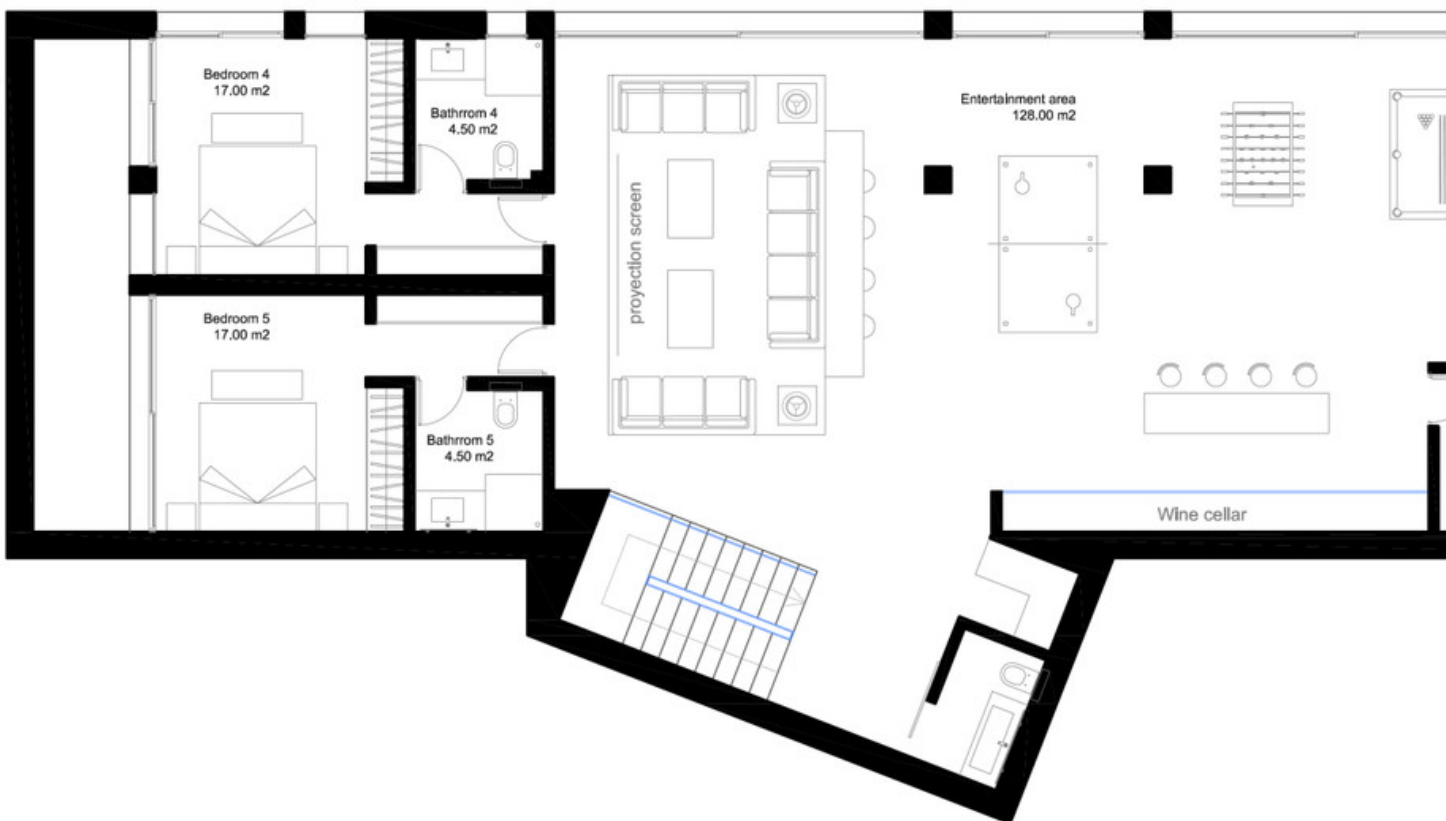

Ref.-ID: MIBGR3735283

La Cala Golf

Plot

2763 m2

Big plot with building license in La Cala golf. Sea and mountain views. Residential Plot, La Cala Golf, Costa del Sol. Garden/Plot 2763 m². Setting : Country, Mountain Pueblo, Close To Golf, Close To Schools, Close To Forest. Orientation : East, South East, South. Pool : Room For Pool. Views : Sea, Mountain, Golf, Panoramic. Utilities : Electricity, Drinkable Water. Category : Off Plan.

Setting

- ✓ Close To Golf
- ✓ Close To Forest

Orientation

- ✓ East
- ✓ South East
- ✓ South

Pool

- ✓ Room For Pool

Views

- ✓ Sea
- ✓ Mountain
- ✓ Golf
- ✓ Panoramic

Utilities

- ✓ Electricity
- ✓ Drinkable Water

Category

- ✓ Off Plan

Terrace 2
171.00 m²

GROUND FLOOR