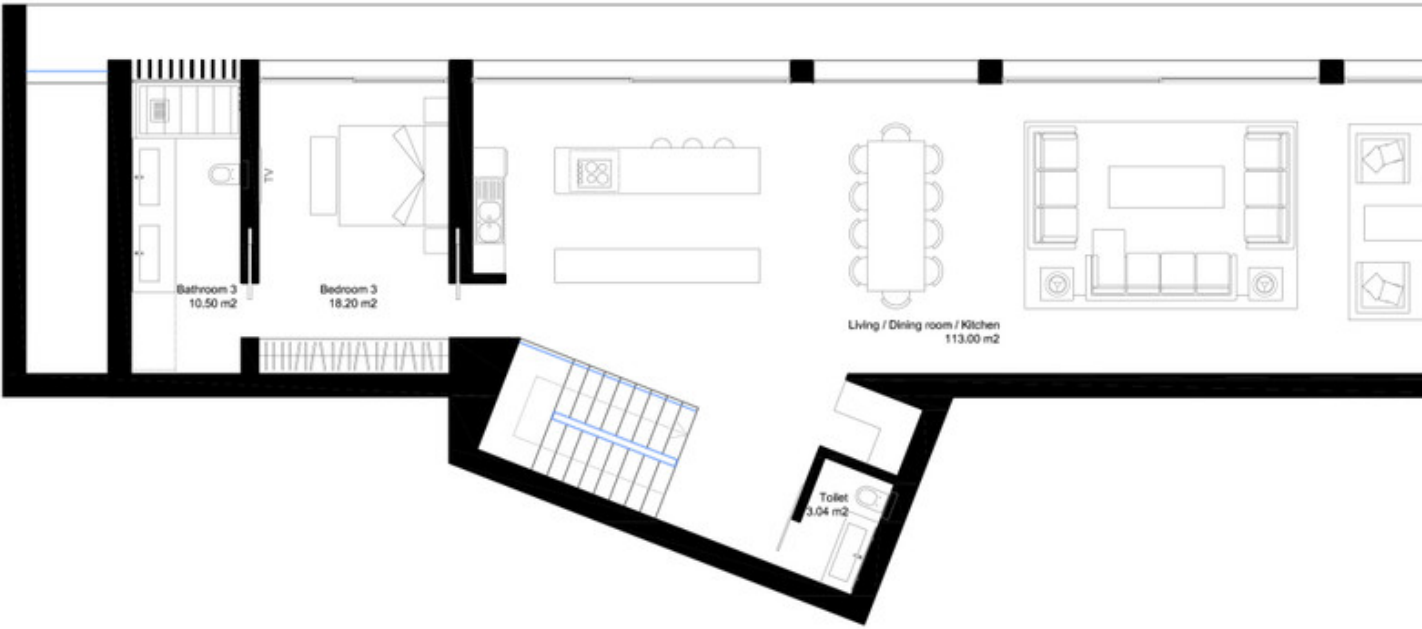

Ref.-ID: MIBGR3735283

La Cala Golf

Plot

2763 m2

Big plot with building license in La Cala golf. Sea and mountain views. Residential Plot, La Cala Golf, Costa del Sol. Garden/Plot 2763 m². Setting : Country, Mountain Pueblo, Close To Golf, Close To Schools, Close To Forest. Orientation : East, South East, South. Pool : Room For Pool. Views : Sea, Mountain, Golf, Panoramic. Utilities : Electricity, Drinkable Water. Category : Off Plan.

Setting

- ✓ Close To Golf
- ✓ Close To Forest

Orientation

- ✓ East
- ✓ South East
- ✓ South

Pool

- ✓ Room For Pool

Views

- ✓ Sea
- ✓ Mountain
- ✓ Golf
- ✓ Panoramic

Utilities

- ✓ Electricity
- ✓ Drinkable Water

Category

- ✓ Off Plan

Terrace 2
171.00 m²

GROUND FLOOR