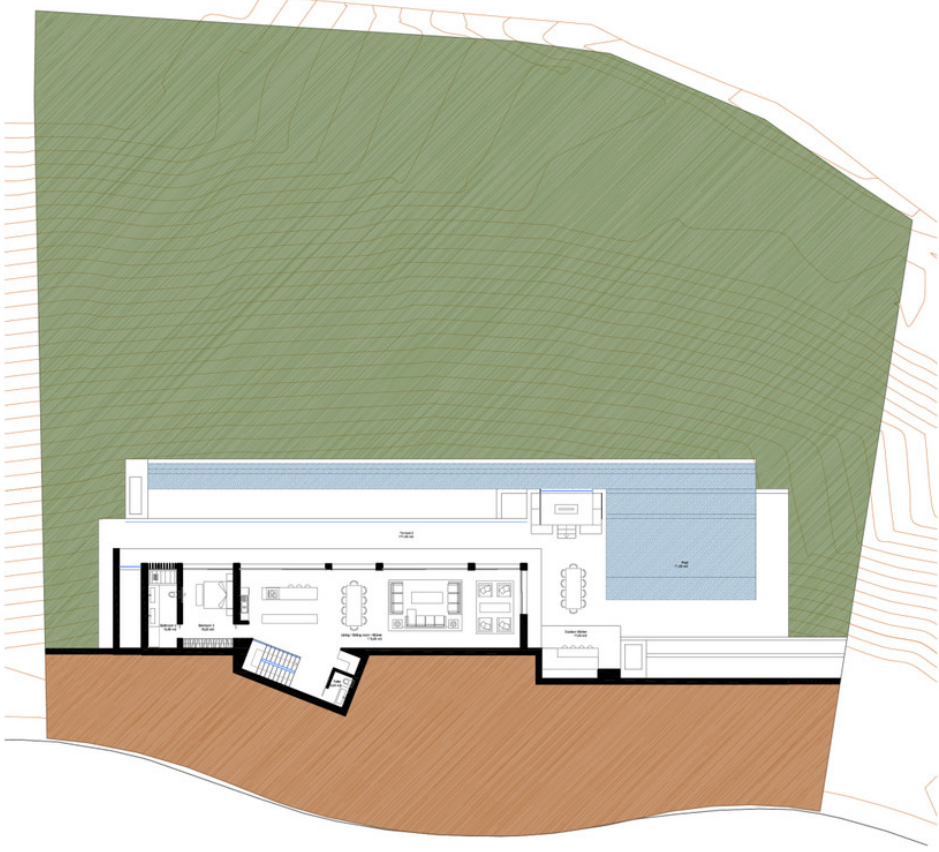

Ref.-ID: MIBGR3735283

La Cala Golf

Plot

2763 m2

Big plot with building license in La Cala golf. Sea and mountain views. Residential Plot, La Cala Golf, Costa del Sol. Garden/Plot 2763 m². Setting : Country, Mountain Pueblo, Close To Golf, Close To Schools, Close To Forest. Orientation : East, South East, South. Pool : Room For Pool. Views : Sea, Mountain, Golf, Panoramic. Utilities : Electricity, Drinkable Water. Category : Off Plan.

Setting

- ✓ Close To Golf
- ✓ Close To Forest

Orientation

- ✓ East
- ✓ South East
- ✓ South

Pool

- ✓ Room For Pool

Views

- ✓ Sea
- ✓ Mountain
- ✓ Golf
- ✓ Panoramic

Utilities

- ✓ Electricity
- ✓ Drinkable Water

Category

- ✓ Off Plan

Terrace 2
171.00 m²

GROUND FLOOR