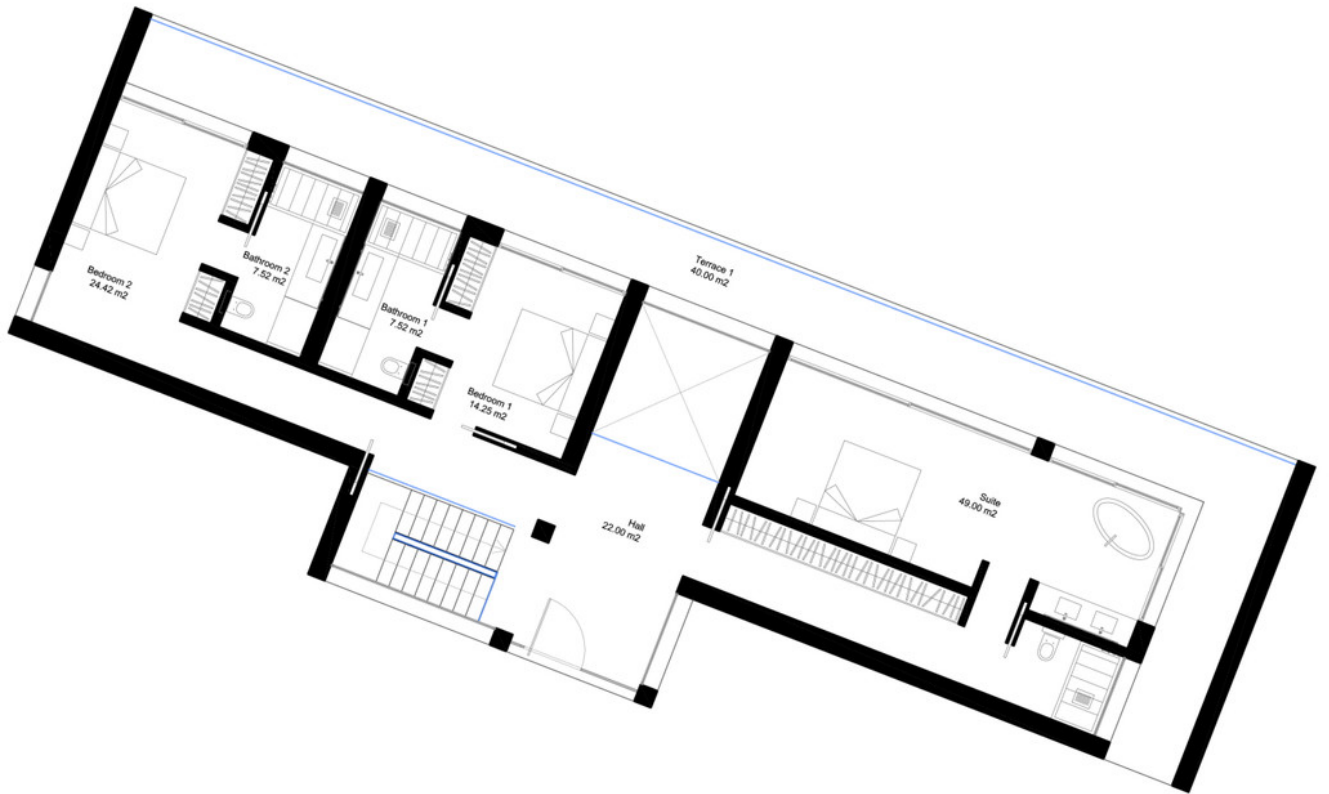

Ref.-ID: MIBGR3735283

La Cala Golf

Plot

2763 m2

Big plot with building license in La Cala golf. Sea and mountain views. Residential Plot, La Cala Golf, Costa del Sol. Garden/Plot 2763 m<sup>2</sup>. Setting : Country, Mountain Pueblo, Close To Golf, Close To Schools, Close To Forest. Orientation : East, South East, South. Pool : Room For Pool. Views : Sea, Mountain, Golf, Panoramic. Utilities : Electricity, Drinkable Water. Category : Off Plan.

**Utilities**

- ✓ Electricity
- ✓ Drinkable Water

**Category**

- ✓ Off Plan

Terrace 2  
171.00 m<sup>2</sup>

# GROUND FLOOR