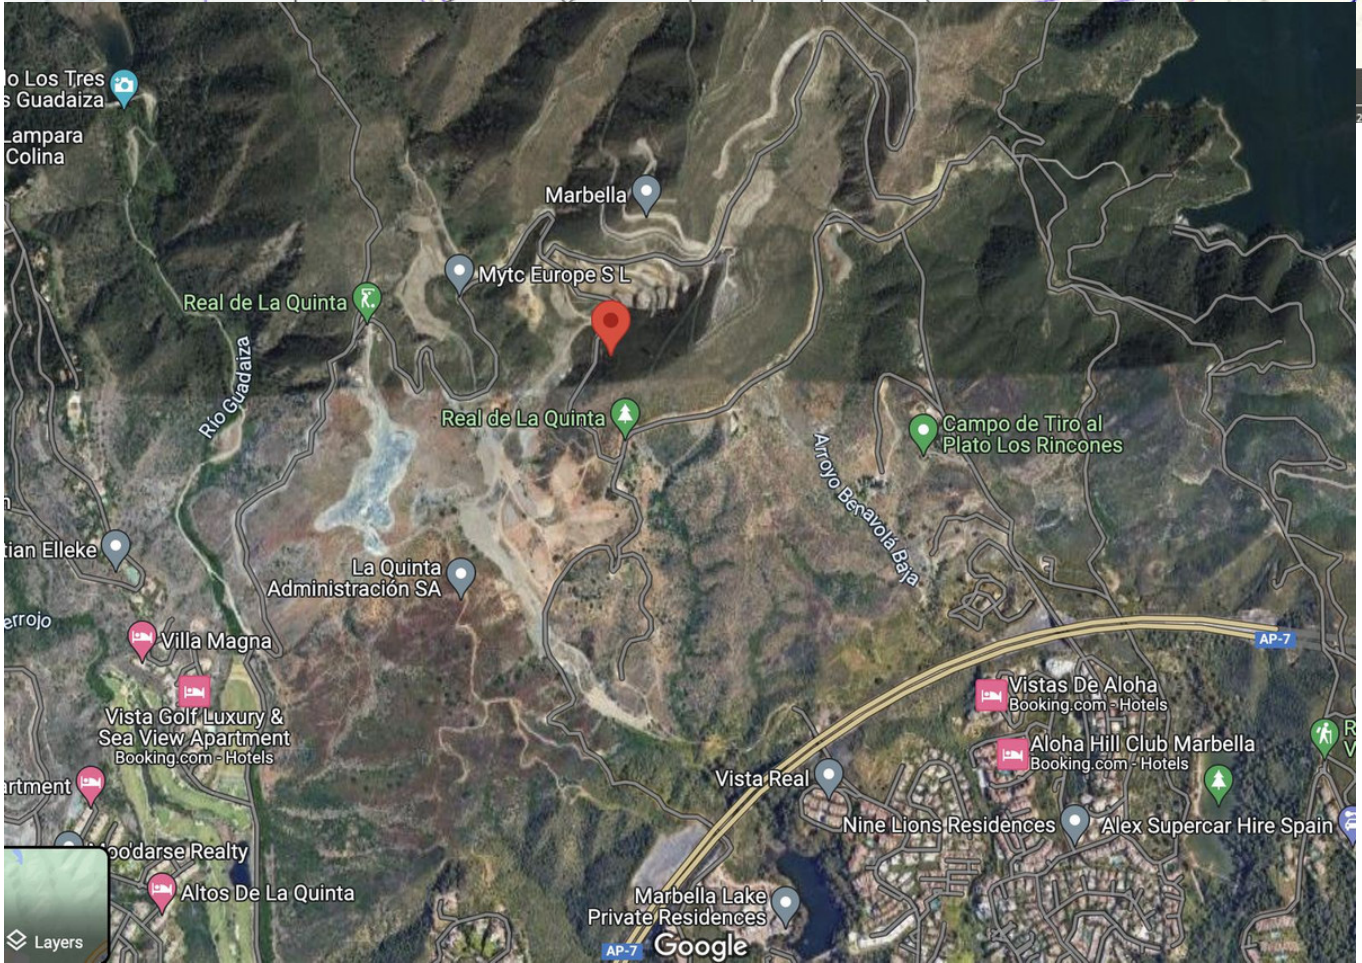

Ref.-ID: MIBGR4405132

Benahavís

Plot

1751 m2

Real de La Quinta Residential Country Club Resort® is an enchanting 200 hectare residential resort, seamlessly integrated into the idyllic foothills of the Sierra de las Nieves overlooking the majestic La Concha mountain, the picturesque Costa del Sol and bordering the UNESCO biosphere reserve. Fulfil your lifestyle dreams with the Real de La Quinta real estate project where nature coexists with the modern world. GREAT OPPORTUNITY TO OBTAIN A BUILDING PLOT IN THE MOST UP AND COMING LOCATION BUILDING PLOT IN REAL DE LA QUINTA WITH GORGEOUS VIEWS AND WEST ORIENTATION.

Orientation

✓ West

Views

✓ Sea
✓ Mountain
✓ Country
✓ Panoramic

Plurifamiliar P-3A
50.702,53 m²