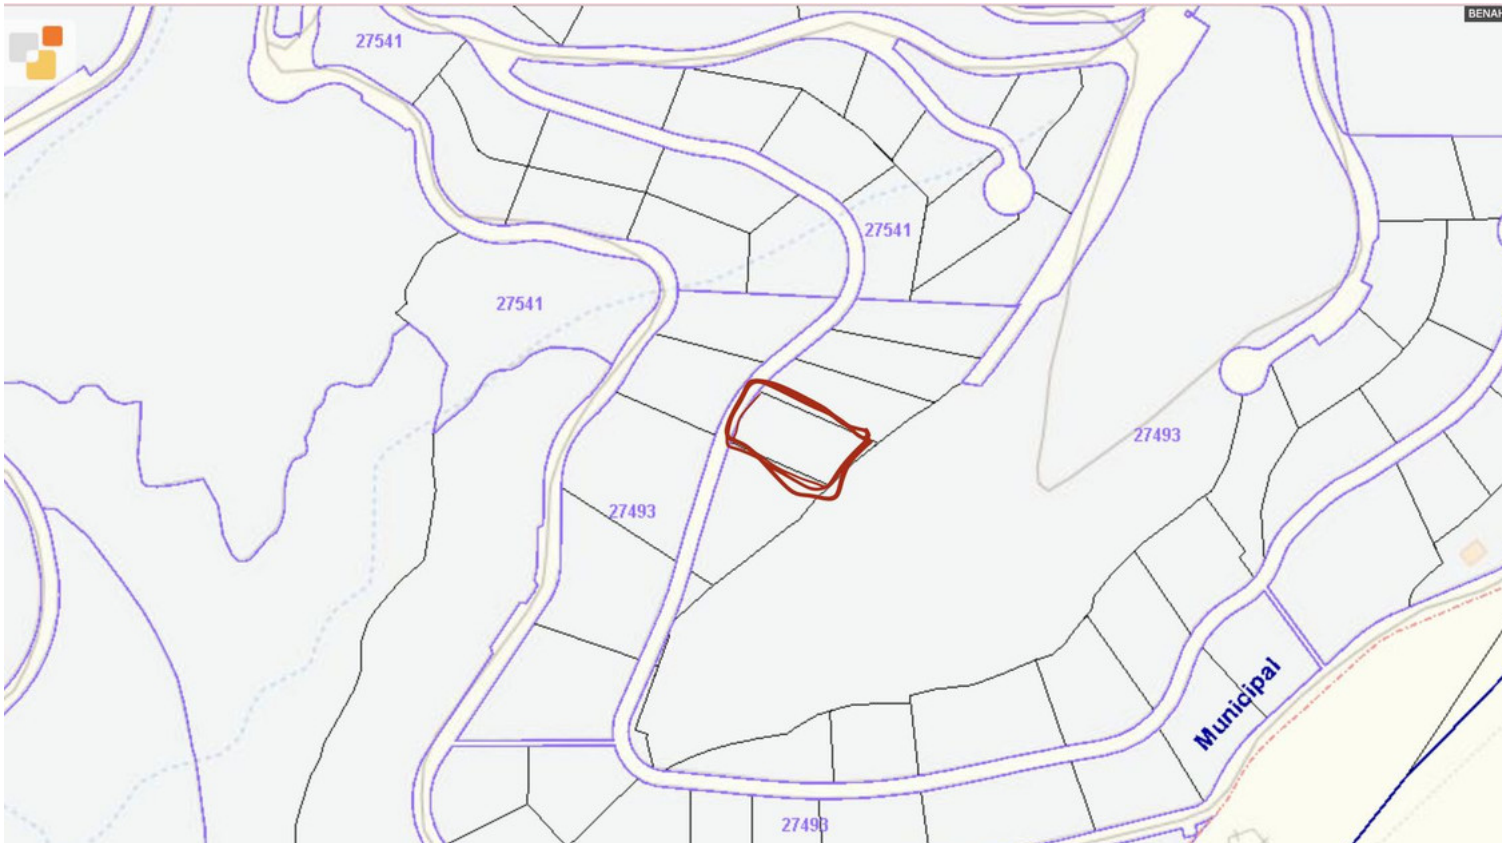

Ref.-ID: MIBGR4405132

Benahavís

Plot

1751 m2

Real de La Quinta Residential Country Club Resort® is an enchanting 200 hectare residential resort, seamlessly integrated into the idyllic foothills of the Sierra de las Nieves overlooking the majestic La Concha mountain, the picturesque Costa del Sol and bordering the UNESCO biosphere reserve. Fulfil your lifestyle dreams with the Real de La Quinta real estate project where nature coexists with the modern world. GREAT OPPORTUNITY TO OBTAIN A BUILDING PLOT IN THE MOST UP AND COMING LOCATION BUILDING PLOT IN REAL DE LA QUINTA WITH GORGEOUS VIEWS AND WEST ORIENTATION.

Orientation

✓ West

Views

✓ Sea
✓ Mountain
✓ Country
✓ Panoramic

Plurifamiliar P-3A
50.702,53 m²