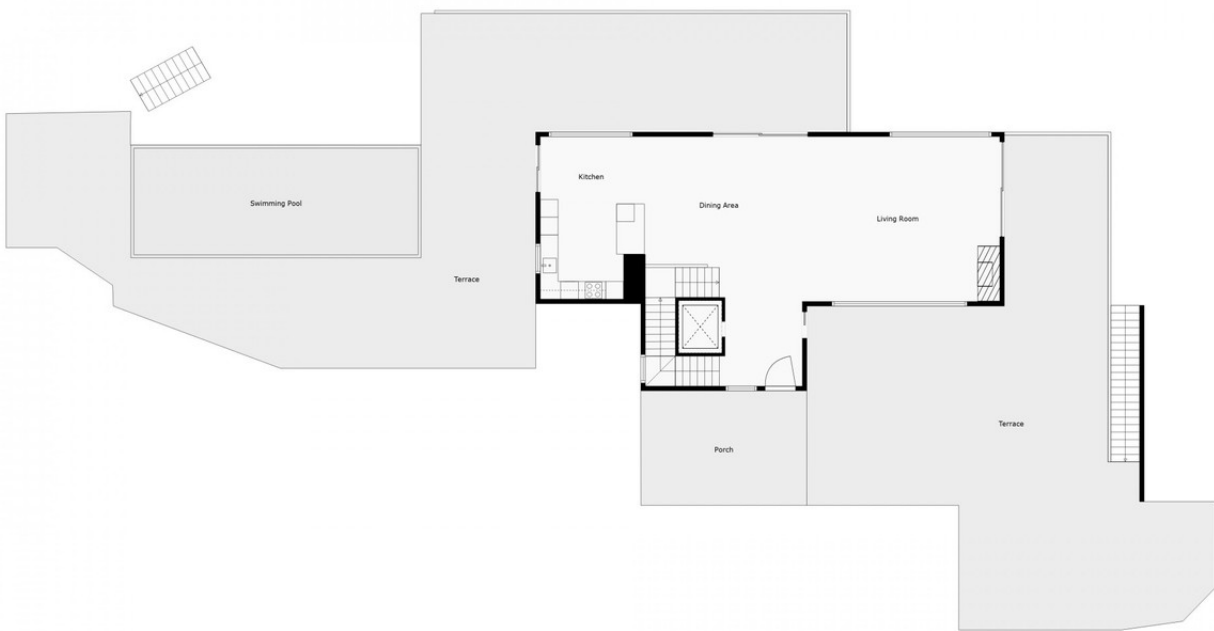

**2500 m2**

Villa for sale in , Benahavis with 5 bedrooms, 5 bathrooms, 5 en suite bathrooms, 2 toilets and with orientation south, with private swimming pool, private garage (3 parking spaces) and private garden. Regarding property dimensions, it has 460 m<sup>2</sup> built and 2,500 m<sup>2</sup> plot. Has the following facilities mountainside, air conditioning, fully furnished, fully fitted kitchen, fireplace, storage room, alarm, solarium, security entrance, double glazing, video entrance, dining room, security service 24h, guest toilet, private terrace, kitchen equipped, living room, sea view, mountain view, automatic irrigation system, home automation system, laundry room, internet - wi-fi, covered terrace, 24h service, fitted wardrobes, gated community, lift, garden view, pool view, panoramic view, underfloor heating (bathrooms), close to golf, uncovered terrace, open plan kitchen, excellent condition, surveillance cameras and office room.

2

For Illustrative Purpose Only. May Not Be Perfectly To Scale.

1

For Illustrative Purpose Only. May Not Be Perfectly To Scale.

0

For Illustrative Purpose Only. May Not Be Perfectly To Scale.

-1

For Illustrative Purpose Only. May Not Be Perfectly To Scale.