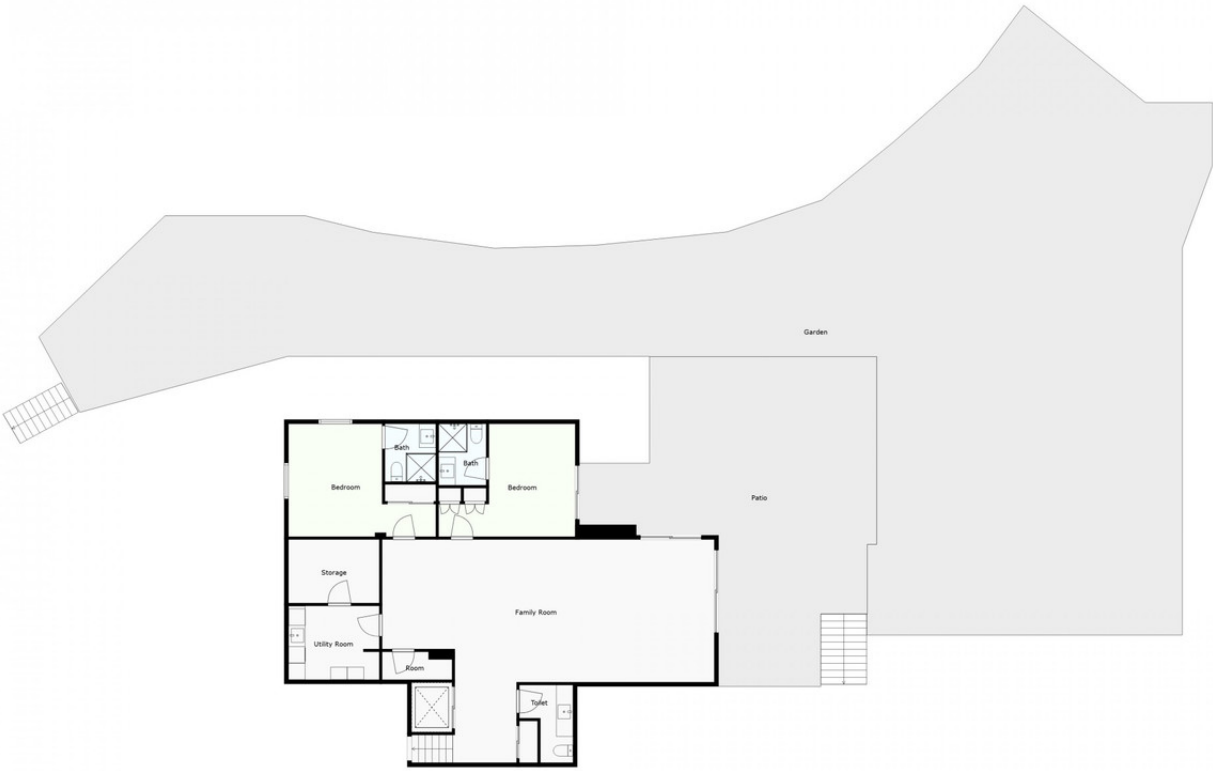

**2500 m2**

Villa for sale in , Benahavis with 5 bedrooms, 5 bathrooms, 5 en suite bathrooms, 2 toilets and with orientation south, with private swimming pool, private garage (3 parking spaces) and private garden. Regarding property dimensions, it has 460 m<sup>2</sup> built and 2,500 m<sup>2</sup> plot. Has the following facilities mountainside, air conditioning, fully furnished, fully fitted kitchen, fireplace, storage room, alarm, solarium, security entrance, double glazing, video entrance, dining room, security service 24h, guest toilet, private terrace, kitchen equipped, living room, sea view, mountain view, automatic irrigation system, home automation system, laundry room, internet - wi-fi, covered terrace, 24h service, fitted wardrobes, gated community, lift, garden view, pool view, panoramic view, underfloor heating (bathrooms), close to golf, uncovered terrace, open plan kitchen, excellent condition, surveillance cameras and office room.

2

For Illustrative Purpose Only. May Not Be Perfectly To Scale.

1

For Illustrative Purpose Only. May Not Be Perfectly To Scale.

0

For Illustrative Purpose Only. May Not Be Perfectly To Scale.

-1

For Illustrative Purpose Only. May Not Be Perfectly To Scale.