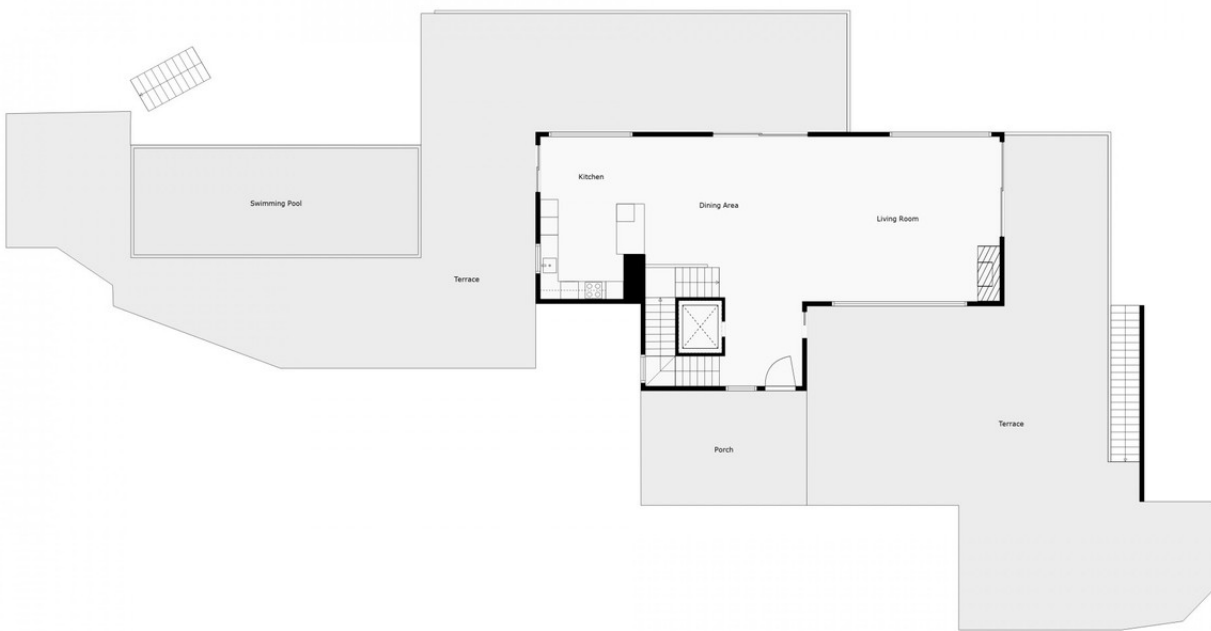

**2500 m2**

Villa for sale in , Benahavis with 5 bedrooms, 5 bathrooms, 5 en suite bathrooms, 2 toilets and with orientation south, with private swimming pool, private garage (3 parking spaces) and private garden. Regarding property dimensions, it has 460 m<sup>2</sup> built and 2,500 m<sup>2</sup> plot. Has the following facilities mountainside, air conditioning, fully furnished, fully fitted kitchen, fireplace, storage room, alarm, solarium, security entrance, double glazing, video entrance, dining room, security service 24h, guest toilet, private terrace, kitchen equipped, living room, sea view, mountain view, automatic irrigation system, home automation system, laundry room, internet - wi-fi, covered terrace, 24h service, fitted wardrobes, gated community, lift, garden view, pool view, panoramic view, underfloor heating (bathrooms), close to golf, uncovered terrace, open plan kitchen, excellent condition, surveillance cameras and office room.

2

For Illustrative Purpose Only. May Not Be Perfectly To Scale.

1

For Illustrative Purpose Only. May Not Be Perfectly To Scale.

0

For Illustrative Purpose Only. May Not Be Perfectly To Scale.

-1

For Illustrative Purpose Only. May Not Be Perfectly To Scale.