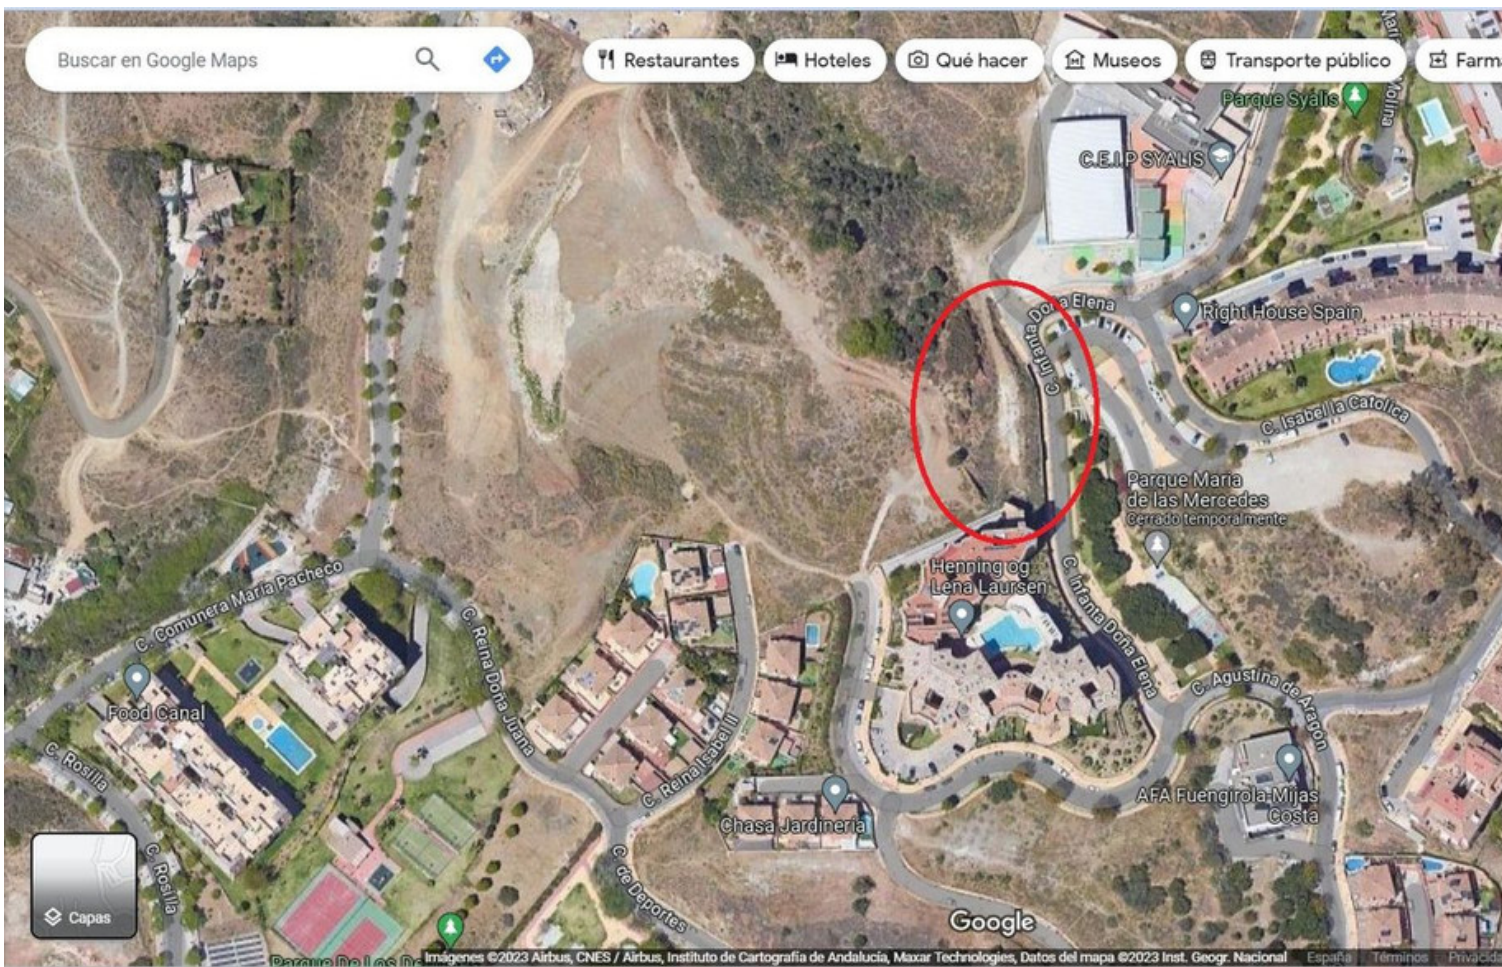

Ref.-ID: MIBGR4591756

Fuengirola

Plot

1518 m2

Urban Plot of 1.518,33 m² - Constructed living area 1.161,66 m², plus 238,77 m² of terraces. Urban plot for sale situated in the northwest area of Fuengirola, calle María de las Mercedes, close to the urbanisation Los Pacos. It is located in a completely consolidated residential area, with school and parks. The plot is part of the Sunhill Complex, with a total area of 8.405,29 m², on which 5 blocks were planned, of which 4 blocks, garages, swimming pool and communal areas have been built, with the fifth block still to be built. The classification of the land according to the PGOU of Fuengirola is SUELO URBANO CONSOLIDADO (CONSOLIDATED URBAN LAND), so a direct L.O. can be requested. The plot has a surface of 1.518,33 m². The plot has a preliminary project to develop the V phase of the development Conjunto Sunhill, which consists of 15 dwellings with 2 bedrooms and 2 bathrooms, built in an isolated multi-family block, projected in floor B+3, with a diaphanous floor. The total built surface area of the dwellings is 1.161,66 m², plus 238,77 m² of terraces (table of surfaces is attached). Nota Simple of the 15 dwellings already registered in the Land Registry. If you wish to make a visit, please contact us, don't miss this opportunity! In compliance with the decree of the Junta de Andalucía 218-2005 of the 11th of October, we inform our clients that the notary, registry and I.T.P. costs are not included in the price. We remind you that as a consumer you have the right to be informed and given the corresponding informative documentation, as the case may be, based on the provisions of Decree 218/05 of 11th October which regulates the Regulations on Consumer Information in the sale and rental of homes in Andalusia.

Setting

✓ Urbanisation

Views

✓ Beach

Orientation

✓ East

Parking

✓ Communal

Condition

✓ New Construction

Pool

✓ Communal

Mira la distancia desde un punto de inte

Google

Explorar

Combinaciones de teclas