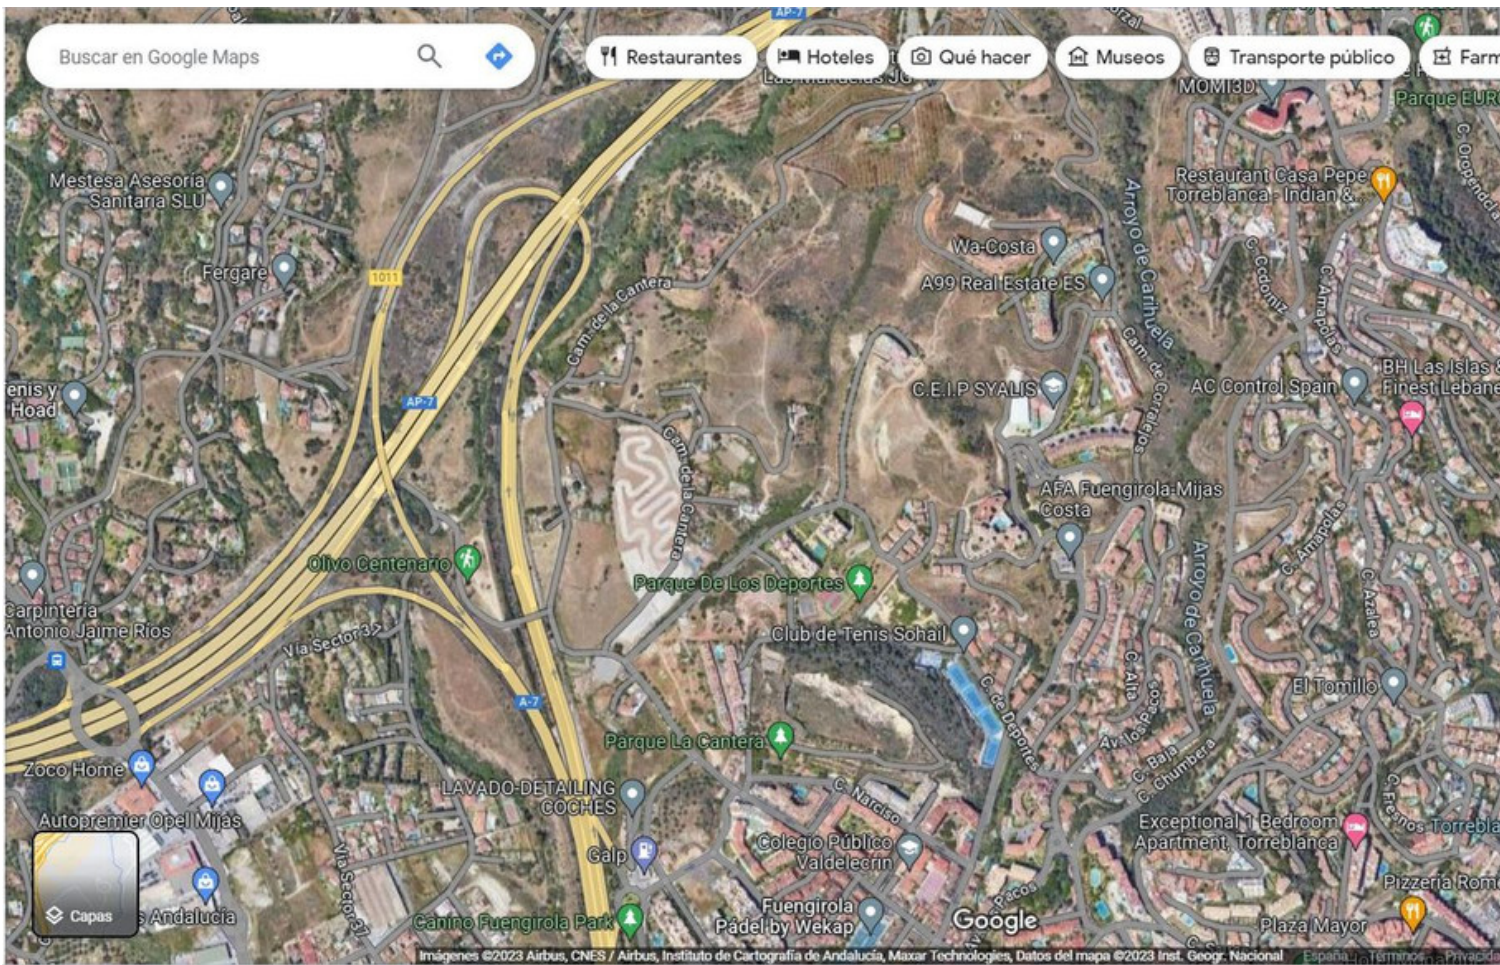

Ref.-ID: MIBGR4591756

Fuengirola

Plot

1518 m2

Urban Plot of 1.518,33 m² - Constructed living area 1.161,66 m², plus 238,77 m² of terraces. Urban plot for sale situated in the northwest area of Fuengirola, calle María de las Mercedes, close to the urbanisation Los Pacos. It is located in a completely consolidated residential area, with school and parks. The plot is part of the Sunhill Complex, with a total area of 8.405,29 m², on which 5 blocks were planned, of which 4 blocks, garages, swimming pool and communal areas have been built, with the fifth block still to be built. The classification of the land according to the PGOU of Fuengirola is SUELO URBANO CONSOLIDADO (CONSOLIDATED URBAN LAND), so a direct L.O. can be requested. The plot has a surface of 1.518,33 m². The plot has a preliminary project to develop the V phase of the development Conjunto Sunhill, which consists of 15 dwellings with 2 bedrooms and 2 bathrooms, built in an isolated multi-family block, projected in floor B+3, with a diaphanous floor. The total built surface area of the dwellings is 1.161,66 m², plus 238,77 m² of terraces (table of surfaces is attached). Nota Simple of the 15 dwellings already registered in the Land Registry. If you wish to make a visit, please contact us, don't miss this opportunity! In compliance with the decree of the Junta de Andalucía 218-2005 of the 11th of October, we inform our clients that the notary, registry and I.T.P. costs are not included in the price. We remind you that as a consumer you have the right to be informed and given the corresponding informative documentation, as the case may be, based on the provisions of Decree 218/05 of 11th October which regulates the Regulations on Consumer Information in the sale and rental of homes in Andalusia.

Setting

✓ Urbanisation

Views

✓ Beach

Orientation

✓ East

Parking

✓ Communal

Condition

✓ New Construction

Pool

✓ Communal

Mira la distancia desde un punto de inte

Google

Explorar

Combinaciones de teclas