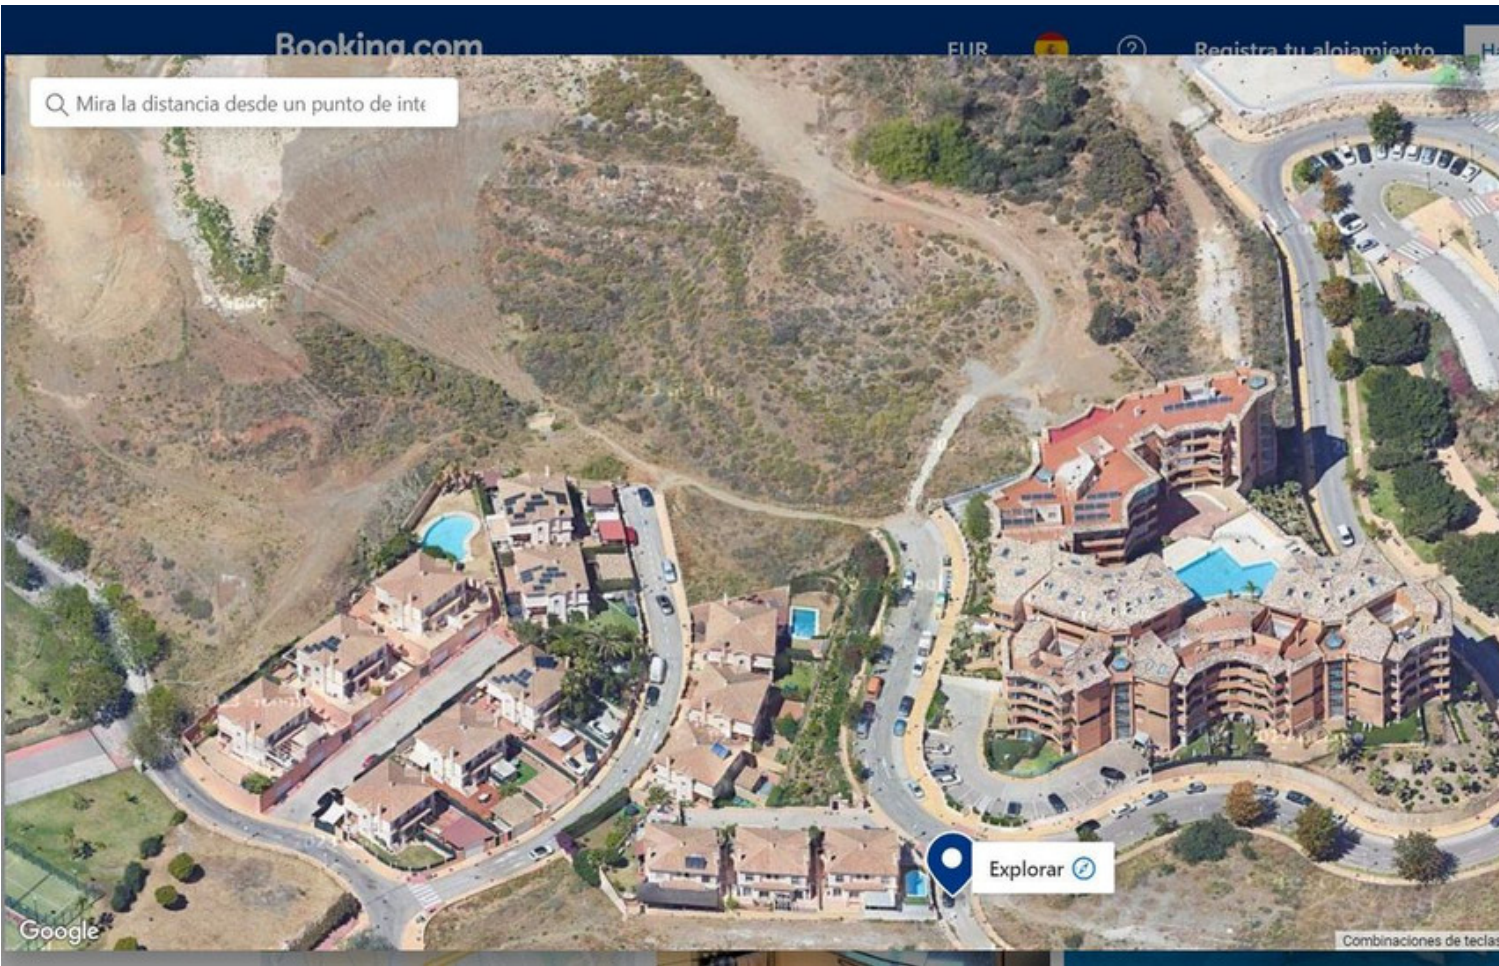

Ref.-ID: MIBGR4591756

Fuengirola

Plot

1518 m2

Urban Plot of 1.518,33 m² - Constructed living area 1.161,66 m², plus 238,77 m² of terraces. Urban plot for sale situated in the northwest area of Fuengirola, calle María de las Mercedes, close to the urbanisation Los Pacos. It is located in a completely consolidated residential area, with school and parks. The plot is part of the Sunhill Complex, with a total area of 8.405,29 m², on which 5 blocks were planned, of which 4 blocks, garages, swimming pool and communal areas have been built, with the fifth block still to be built. The classification of the land according to the PGOU of Fuengirola is SUELO URBANO CONSOLIDADO (CONSOLIDATED URBAN LAND), so a direct L.O. can be requested. The plot has a surface of 1.518,33 m². The plot has a preliminary project to develop the V phase of the development Conjunto Sunhill, which consists of 15 dwellings with 2 bedrooms and 2 bathrooms, built in an isolated multi-family block, projected in floor B+3, with a diaphanous floor. The total built surface area of the dwellings is 1.161,66 m², plus 238,77 m² of terraces (table of surfaces is attached). Nota Simple of the 15 dwellings already registered in the Land Registry. If you wish to make a visit, please contact us, don't miss this opportunity! In compliance with the decree of the Junta de Andalucía 218-2005 of the 11th of October, we inform our clients that the notary, registry and I.T.P. costs are not included in the price. We remind you that as a consumer you have the right to be informed and given the corresponding informative documentation, as the case may be, based on the provisions of Decree 218/05 of 11th October which regulates the Regulations on Consumer Information in the sale and rental of homes in Andalusia.

Setting

✓ Urbanisation

Views

✓ Beach

Orientation

✓ East

Parking

✓ Communal

Condition

✓ New Construction

Pool

✓ Communal

Mira la distancia desde un punto de inte

Google

Explorar

Combinaciones de teclas