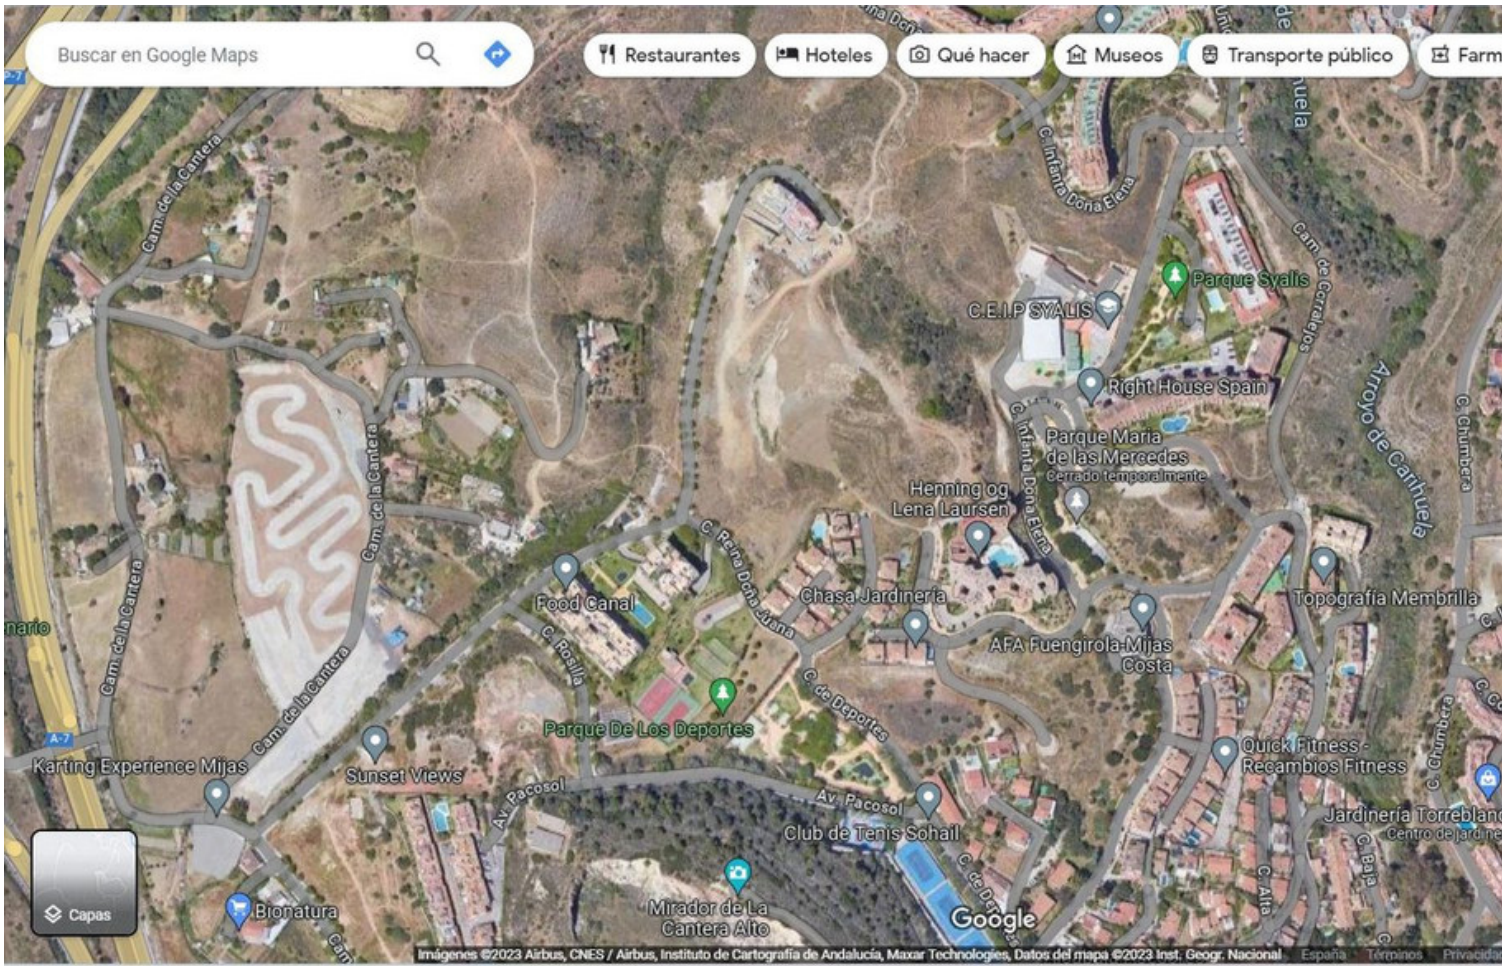

Ref.-ID: MIBGR4591756

Fuengirola

Plot

1518 m2

Urban Plot of 1.518,33 m² - Constructed living area 1.161,66 m², plus 238,77 m² of terraces. Urban plot for sale situated in the northwest area of Fuengirola, calle María de las Mercedes, close to the urbanisation Los Pacos. It is located in a completely consolidated residential area, with school and parks. The plot is part of the Sunhill Complex, with a total area of 8.405,29 m², on which 5 blocks were planned, of which 4 blocks, garages, swimming pool and communal areas have been built, with the fifth block still to be built. The classification of the land according to the PGOU of Fuengirola is SUELO URBANO CONSOLIDADO (CONSOLIDATED URBAN LAND), so a direct L.O. can be requested. The plot has a surface of 1.518,33 m². The plot has a preliminary project to develop the V phase of the development Conjunto Sunhill, which consists of 15 dwellings with 2 bedrooms and 2 bathrooms, built in an isolated multi-family block, projected in floor B+3, with a diaphanous floor. The total built surface area of the dwellings is 1.161,66 m², plus 238,77 m² of terraces (table of surfaces is attached). Nota Simple of the 15 dwellings already registered in the Land Registry. If you wish to make a visit, please contact us, don't miss this opportunity! In compliance with the decree of the Junta de Andalucía 218-2005 of the 11th of October, we inform our clients that the notary, registry and I.T.P. costs are not included in the price. We remind you that as a consumer you have the right to be informed and given the corresponding informative documentation, as the case may be, based on the provisions of Decree 218/05 of 11th October which regulates the Regulations on Consumer Information in the sale and rental of homes in Andalusia.

Setting

✓ Urbanisation

Views

✓ Beach

Orientation

✓ East

Parking

✓ Communal

Condition

✓ New Construction

Pool

✓ Communal

Mira la distancia desde un punto de inte

Google

Explorar

Combinaciones de teclas