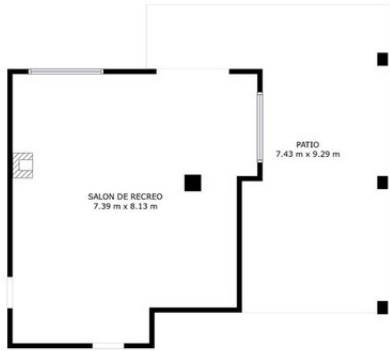

Ref.-ID: MIBGR4649023

Elviria

House

6

5

315 m2

1000 m2

Detached Villa located in a quiet residential area of Cerrado de Elviria, 800m from the beach, close to supermarkets and restaurants and 8km from the historic centre of Marbella. It is completely fenced with lots of privacy, swimming pool, large garden with trees and fruit trees. The villa is distributed in: At entrance level: hall with toilet, fully equipped kitchen, spacious living room and conservatory with wooden ceiling, 3 bedrooms, 2 bathrooms. Lower floor: large living/dining room with fireplace, master bedroom with ensuite bathroom and dressing room, two more bedrooms sharing a bathroom. The two floors are not connected within the house, you have to go through the garden. Beautiful covered terrace, chillout area and barbecue. The house has central heating and hot/cold air conditioning. It also has solar panels. Space for 2 cars, electric car charger system. Some renovation is needed.

LAS MEDIDAS Y DIMENSIONES SON APROXIMADAS, LAS REALES PUEDEN VARIAR.

LAS MEDIDAS Y DIMENSIONES SON APROXIMADAS, LAS REALES PUEDEN VARIAR.

LAS MEDIDAS Y DIMENSIONES SON APROXIMADAS, LAS REALES PUEDEN VARIAR.