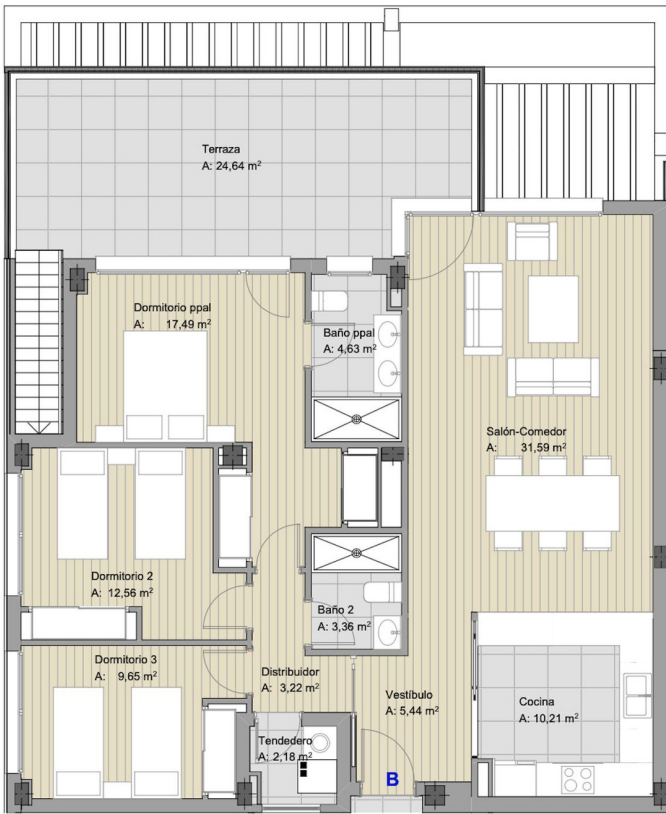

Ref.-ID: MIBGR4741765

Benahavís

Apartment

3

2

135 m2

A 3 bedroom penthouse apartment located in Benahavis Village, within a secure and exclusive gated community. This modern, contemporary-style residence is beautifully furnished and offers a perfect blend of luxury and comfort. Boasting three tastefully decorated bedrooms 2 of which are en-suite, this penthouse provides ample space and privacy for you and your family. The open-plan living areas are designed to maximize natural light, creating a warm and inviting atmosphere ideal for both relaxation and entertaining. One of the standout features of this property is the large solarium, where you can enjoy breathtaking views of the mountains and surrounding countryside. The solarium is thoughtfully designed with comfortable seating and dining areas, as well as an outdoor BBQ area, making it perfect for hosting gatherings or simply enjoying a quiet evening under the stars. The grounds of the apartment complex are meticulously maintained, featuring lush gardens and a superb swimming pool where you can unwind and soak up the sun. This penthouse is a must-see for those seeking a high-quality living experience. It is an excellent investment opportunity for short-term letting or a luxurious family home. Don't miss the chance to own a piece of paradise in Riverside Benahavis Village. Contact us today to arrange a viewing.

Parking

- ✓ Underground
- ✓ Garage

Escala gráfica

e: 1/100

0 0,5 1 1,5 2 3

NIVEL 4

NIVEL 5