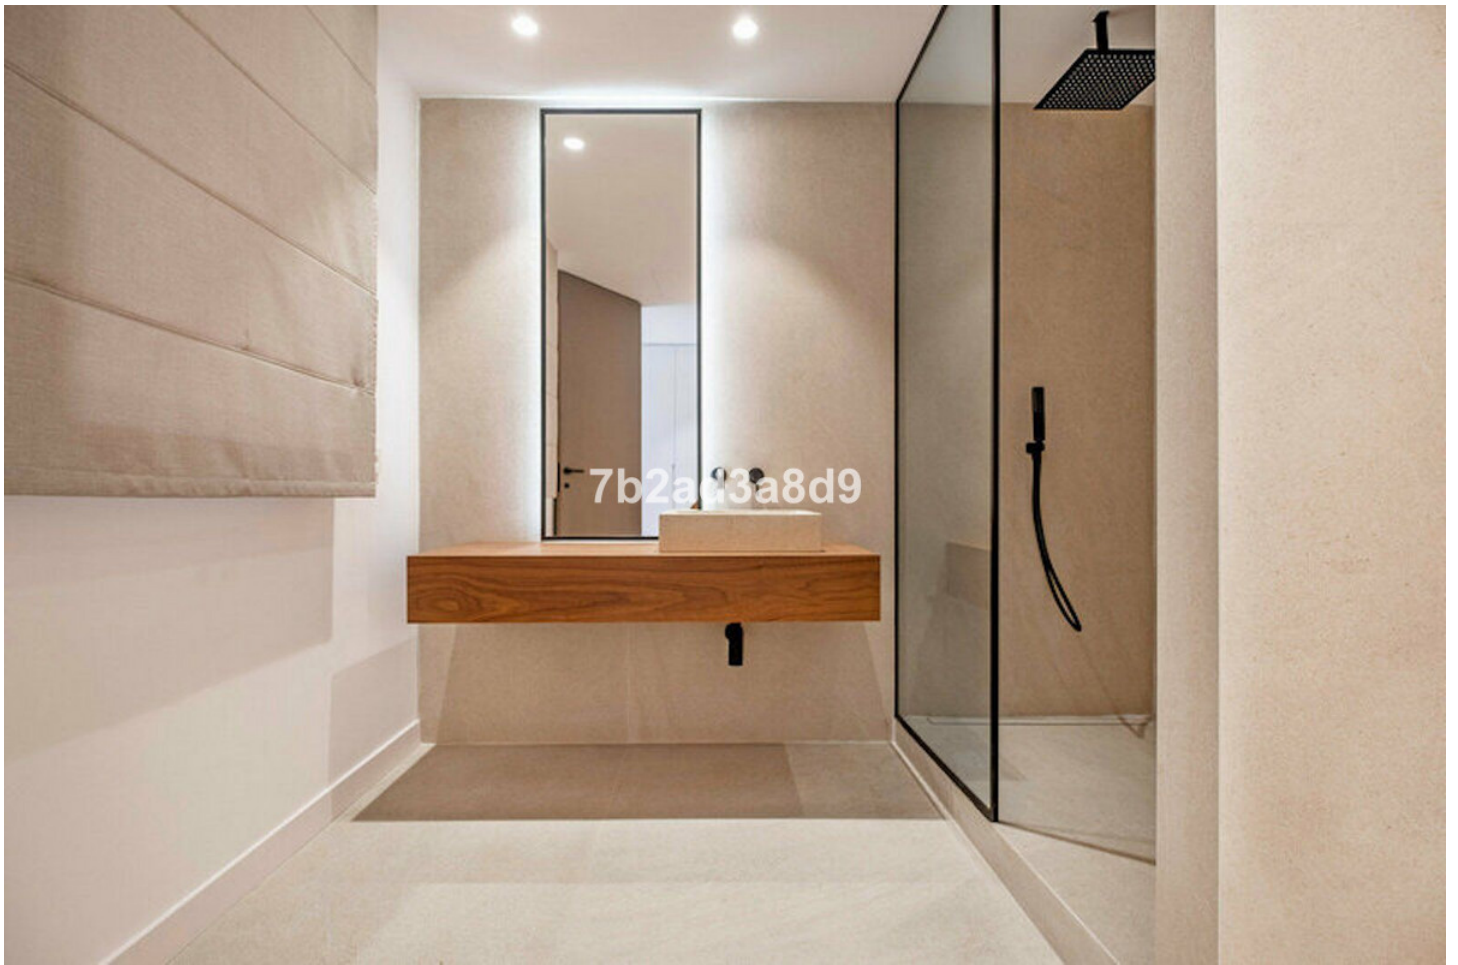

7b2ad3a8d9