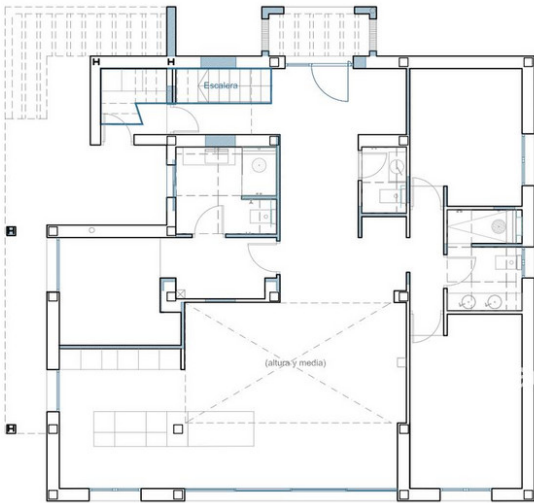

Ref.-ID: MIBGR4777612

New Golden Mile

House

4

3

270 m2

964 m2

A modern breeze of Mediterranean living offering beautiful sea views, at just 10 minutes drive from Puerto Banús and the beach. A hidden gem renovated to the highest standards, the villas is set in Paraiso Alto, one of the most desired residential areas in Benahavis. Distributed on two levels, this exquisite and super private villa has been inspired by Ibizan architecture. It is offering open living areas with floor-to-ceiling windows that flood the space with natural daylight and connect the interiors with the outdoor areas, surrounded by natural stone and lush vegetation. The villa comprises: open-plan living room with fireplace and dining area, fully fitted kitchen; 4 bedrooms (2 of which are en-suite), guest toilet; access to a covered terrace leading to the garden, infinity pool with integrated sun beds, sundeck, pergola with BBQ plus dining and chill out areas. The property offers under-floor heating in bathrooms and security system. Sunset terrace with a moonlight cinema ideal to relax while enjoying the beautiful sea views.

7b2ad3a8d9

7b2ad3a8d9

PLANTA BAJA

PLANTA PRIMERA