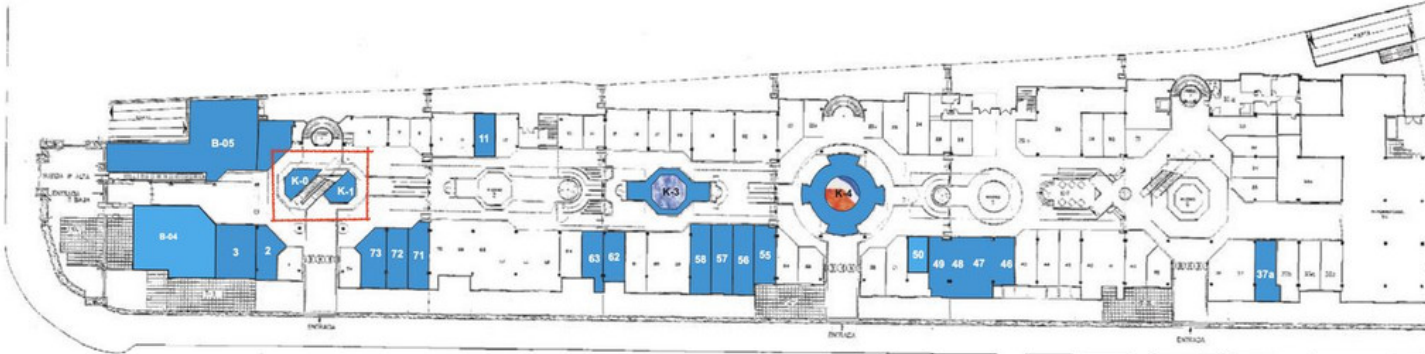

Commercial

 **47 m2**

Office, Puerto Banús, Costa del Sol. Built 47 m<sup>2</sup>. Setting : Close To Port, Close To Sea. Condition : Good. Utilities : Electricity. Category : Bargain, Investment.

**Setting**

PLANTA BAJA

PLANTA ALTA